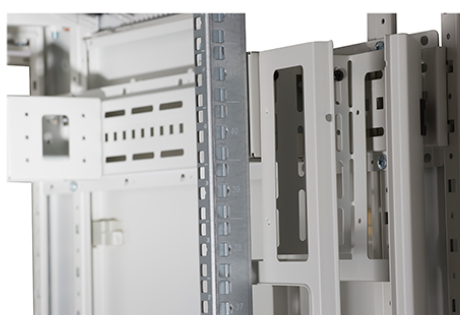

**Product images**

Four-way brush entry roof panel

Quick-slam latch side panels

Swing handle glass front door

Steel rear door

Large base entry

High-density vertical cable management

Environ CR800 47U Rack 800x800mm Glass (F) Steel  
(R) B/Panels F/Mgmt Grey White - F/Pack