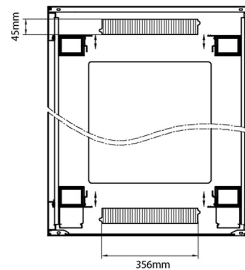

## Product Specifications

Feature	Values
Number of rack units (RU)	47
Model	Comms Rack
Width	800 mm
Depth	800 mm
Height	2207 mm
Colour	Grey
Number of doors	2
Front door material	Glass
Front door locking system	One point
Rear door material	Steel
Rear door locking system	One point

## Standards

Standard	Detail
ANSI/EIA-310-E	Electronic Industries Association standard for horizontal spacing, vertical hole spacing, rack opening and front panel width
BS EN 60297-3-100:2009	Mechanical structures for electronic equipment. Dimensions of mechanical structures of the 482,6 mm (19 in) series. Basic dimensions of front panels, subracks, chassis, racks and cabinets
DIN 41494 Part 1 & 7	Panel Mounting Racks For Electronics Equipments; Racks And Panels, Dimensions; Dimensions of cabinets and suites of racks

### Product drawings

Environ CR800 47U Rack 800x800mm Glass (F) Steel (R) B/Panels F/Mgmt Grey White - F/Pack

Item Code: 542-4788-GSBF-GW-FP

Product drawings

Front

Side

Rear

Roof

Base

Base Cut Out Dimensions

580 mm Wide  
 by  
 276 mm Deep (600 mm deep rack)  
 476 mm Deep (800 mm deep rack)  
 676 mm Deep (1000 mm deep rack)

Part Number Table

Part Number	Description
542-2486-GSBF-BK	Environ CR800 24U Rack 800x600mm Glass (F) Steel (R) B/Panels F/Mgmt Black
542-2486-GSBF-BK-FP	Environ CR800 24U Rack 800x600mm Glass (F) Steel (R) B/Panels F/Mgmt Black - F/Pack