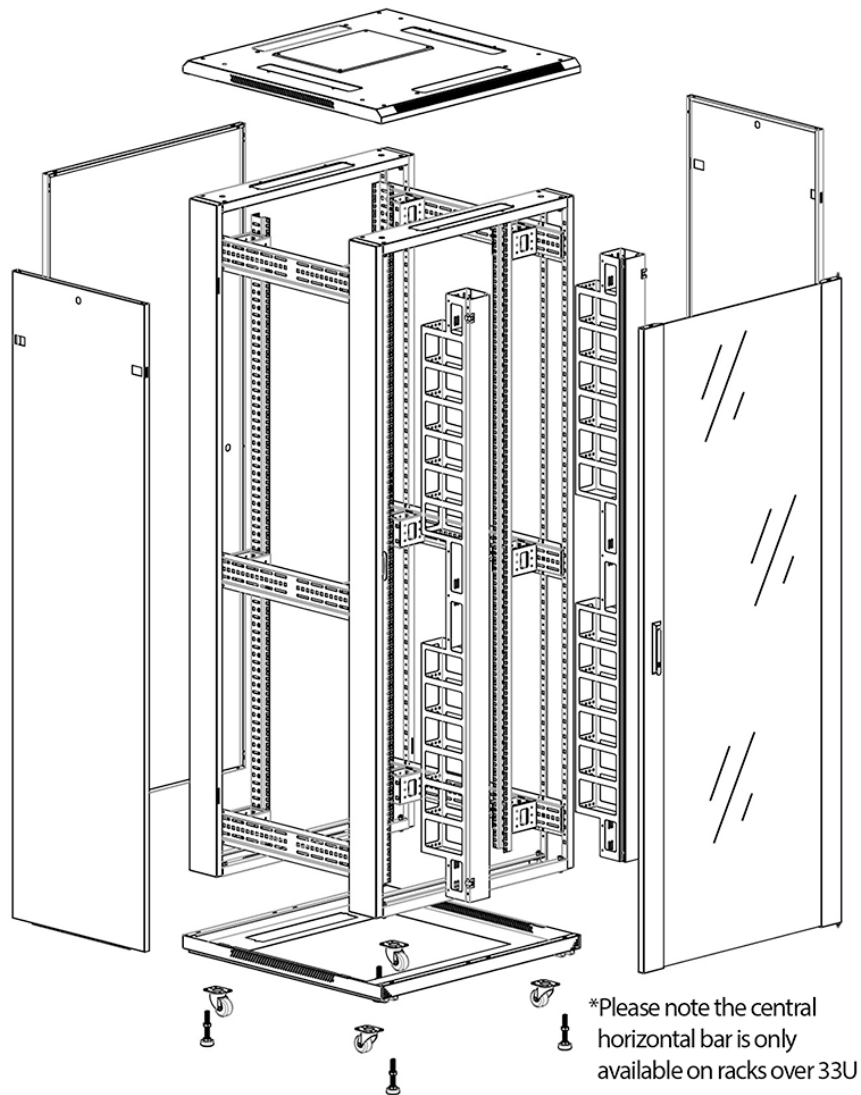

Environ CR800 47U Rack 800x800mm Glass (F) Steel
(R) B/Panels F/Mgmt Grey White - F/Pack

Item Code: 542-4788-GSBF-GW-FP

excel
without compromise.

Product drawings