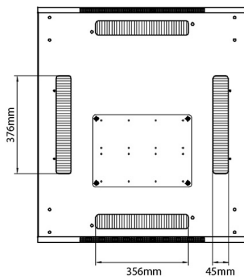

Environ CR800 47U Rack 800x800mm Glass (F) Steel (R) B/Panels F/Mgmt Grey White - F/Pack

Item Code: 542-4788-GSBF-GW-FP

Product drawings

Roof

Base Cut Out Dimensions

580 mm Wide
by
276 mm Deep (600 mm deep rack)
476 mm Deep (800 mm deep rack)
676 mm Deep (1000 mm deep rack)

Part Number Table

Part Number	Description
542-2486-GSBF-BK	Environ CR800 24U Rack 800x600mm Glass (F) Steel (R) B/Panels F/Mgmt Black
542-2486-GSBF-BK-FP	Environ CR800 24U Rack 800x600mm Glass (F) Steel (R) B/Panels F/Mgmt Black - F/Pack