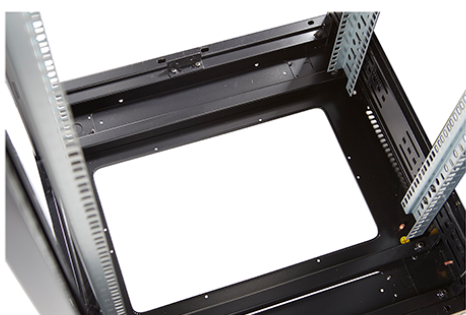

**Product images**

Four-way brush entry roof panel

Quick-slam latch side panels

Swing handle glass front door

Steel rear door

Large base entry

High-density vertical cable management

Environ CR800 47U Rack 800x800mm Glass (F) Steel  
(R) B/Panels F/Mgmt Grey White - F/Pack