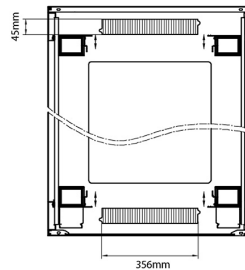

Product Specifications

Feature	Values
Number of rack units (RU)	47
Model	Comms Rack
Width	800 mm
Depth	800 mm
Height	2207 mm
Colour	Black
Number of doors	2
Front door material	Glass
Front door locking system	One point
Rear door material	Steel
Rear door locking system	One point

Standards

Standard	Detail
ANSI/EIA-310-E	Electronic Industries Association standard for horizontal spacing, vertical hole spacing, rack opening and front panel width
BS EN 60297-3-100:2009	Mechanical structures for electronic equipment. Dimensions of mechanical structures of the 482,6 mm (19 in) series. Basic dimensions of front panels, subracks, chassis, racks and cabinets
DIN 41494 Part 1 & 7	Panel Mounting Racks For Electronics Equipments; Racks And Panels, Dimensions; Dimensions of cabinets and suites of racks

Item Code: 542-4788-GSBF-BK-FP

Product drawings

Environ CR800 47U Rack 800x800mm Glass (F) Steel (R) B/Panels F/Mgmt Black - F/Pack

Item Code: 542-4788-GSBF-BK-FP

Product drawings

Front

Side

Rear

Roof

Base

Base Cut Out Dimensions

580 mm Wide
 by
 276 mm Deep (600 mm deep rack)
 476 mm Deep (800 mm deep rack)
 676 mm Deep (1000 mm deep rack)

Part Number Table

Part Number	Description
542-2486-GSBF-BK	Environ CR800 24U Rack 800x600mm Glass (F) Steel (R) B/Panels F/Mgmt Black
542-2486-GSBF-BK-FP	Environ CR800 24U Rack 800x600mm Glass (F) Steel (R) B/Panels F/Mgmt Black - F/Pack