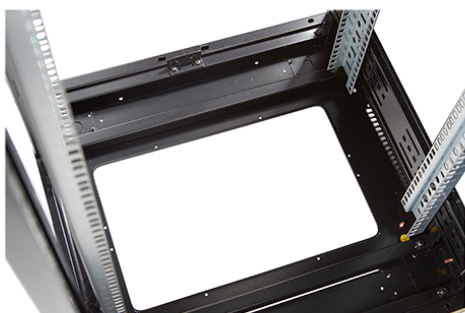

✕ Large cut out in base for cable entry

✕ Brush strip cable entry in roof and base of rack

✕ IP20 when fitted with base plate

✕ Racks supplied assembled or flat packed

Product Overview

Environ CR800 Comms Racks are a versatile range of 800mm wide racks with features suitable for a wide range of applications within the data, security, audio visual and telecommunications markets.

Product images

Four-way brush entry roof panel

Quick-slam latch side panels

Swing handle glass front door

Steel rear door

Large base entry

High-density vertical cable management

Environ CR800 47U Rack 800x800mm Glass (F) Steel
(R) B/Panels F/Mgmt Black - F/Pack