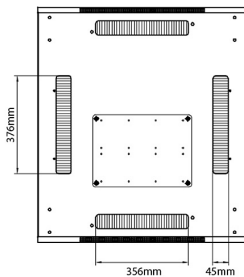

Product Specifications

Feature	Values
Number of rack units (RU)	47
Model	Comms Rack
Width	800 mm
Depth	800 mm
Height	2207 mm
Colour	Black
Number of doors	2
Front door material	Glass
Front door locking system	One point
Rear door material	Steel
Rear door locking system	One point

Standards

Standard	Detail
ANSI/EIA-310-E	Electronic Industries Association standard for horizontal spacing, vertical hole spacing, rack opening and front panel width
BS EN 60297-3-100:2009	Mechanical structures for electronic equipment. Dimensions of mechanical structures of the 482,6 mm (19 in) series. Basic dimensions of front panels, subracks, chassis, racks and cabinets
DIN 41494 Part 1 & 7	Panel Mounting Racks For Electronics Equipments; Racks And Panels, Dimensions; Dimensions of cabinets and suites of racks

Roof

Base

Base Cut Out Dimensions

580 mm Wide
 by
 276 mm Deep (600 mm deep rack)
 476 mm Deep (800 mm deep rack)
 676 mm Deep (1000 mm deep rack)

Part Number Table

Part Number	Description
542-2486-GSBF-BK	Environ CR800 24U Rack 800x600mm Glass (F) Steel (R) B/Panels F/Mgmt Black
542-2486-GSBF-BK-FP	Environ CR800 24U Rack 800x600mm Glass (F) Steel (R) B/Panels F/Mgmt Black - F/Pack