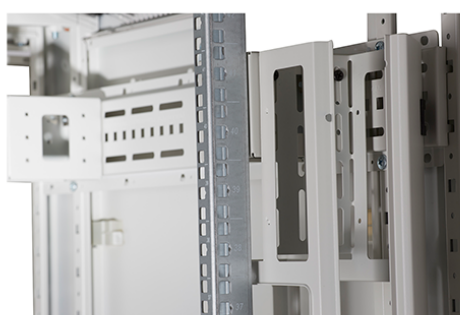

**Product images**

Four-way brush entry roof panel

Quick-slam latch side panels

Swing handle glass front door

Steel rear door

Large base entry

High-density vertical cable management

Environ CR800 47U Rack 800x800mm Glass (F) Steel  
(R) B/Panels F/Mgmt Black