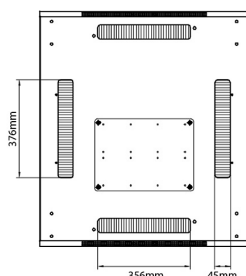

## Standards

Standard	Detail
ANSI/EIA-310-E	Electronic Industries Association standard for horizontal spacing, vertical hole spacing, rack opening and front panel width
BS EN 60297-3-100:2009	Mechanical structures for electronic equipment. Dimensions of mechanical structures of the 482,6 mm (19 in) series. Basic dimensions of front panels, subracks, chassis, racks and cabinets
DIN 41494 Part 1 & 7	Panel Mounting Racks For Electronics Equipments; Racks And Panels, Dimensions; Dimensions of cabinets and suites of racks

### Product drawings

## Product drawings

Front

Side

Rear

Roof

Base

### Base Cut Out Dimensions

580 mm Wide  
by  
276 mm Deep (600 mm deep rack)  
476 mm Deep (800 mm deep rack)  
676 mm Deep (1000 mm deep rack)