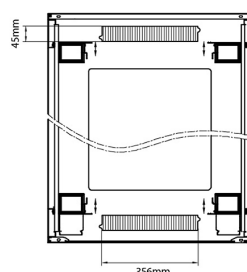

### Product drawings

## Product drawings

Front

Side

Rear

Roof

Base

### Base Cut Out Dimensions

580 mm Wide  
by  
276 mm Deep (600 mm deep rack)  
476 mm Deep (800 mm deep rack)  
676 mm Deep (1000 mm deep rack)