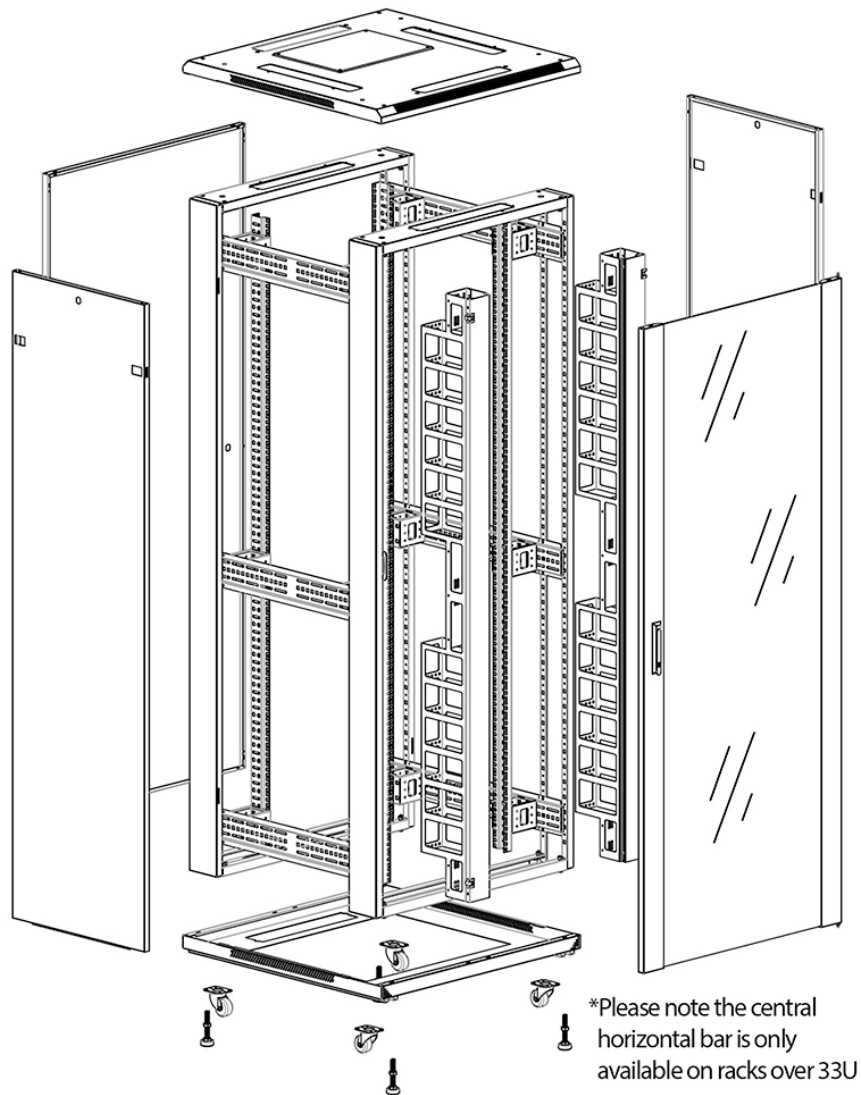

Environ CR800 47U Rack 800x800mm Glass (F) Steel
(R) B/Panels F/Mgmt Black

Item Code: 542-4788-GSBF-BK

excel
without compromise.

Product drawings