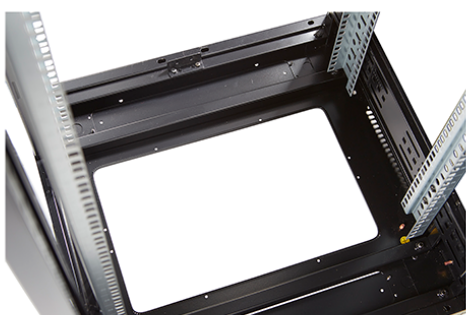

**Product images**

Four-way brush entry roof panel

Quick-slam latch side panels

Swing handle glass front door

Steel rear door

Large base entry

High-density vertical cable management

Environ CR800 47U Rack 800x800mm Glass (F) Steel  
(R) B/Panels F/Mgmt Black