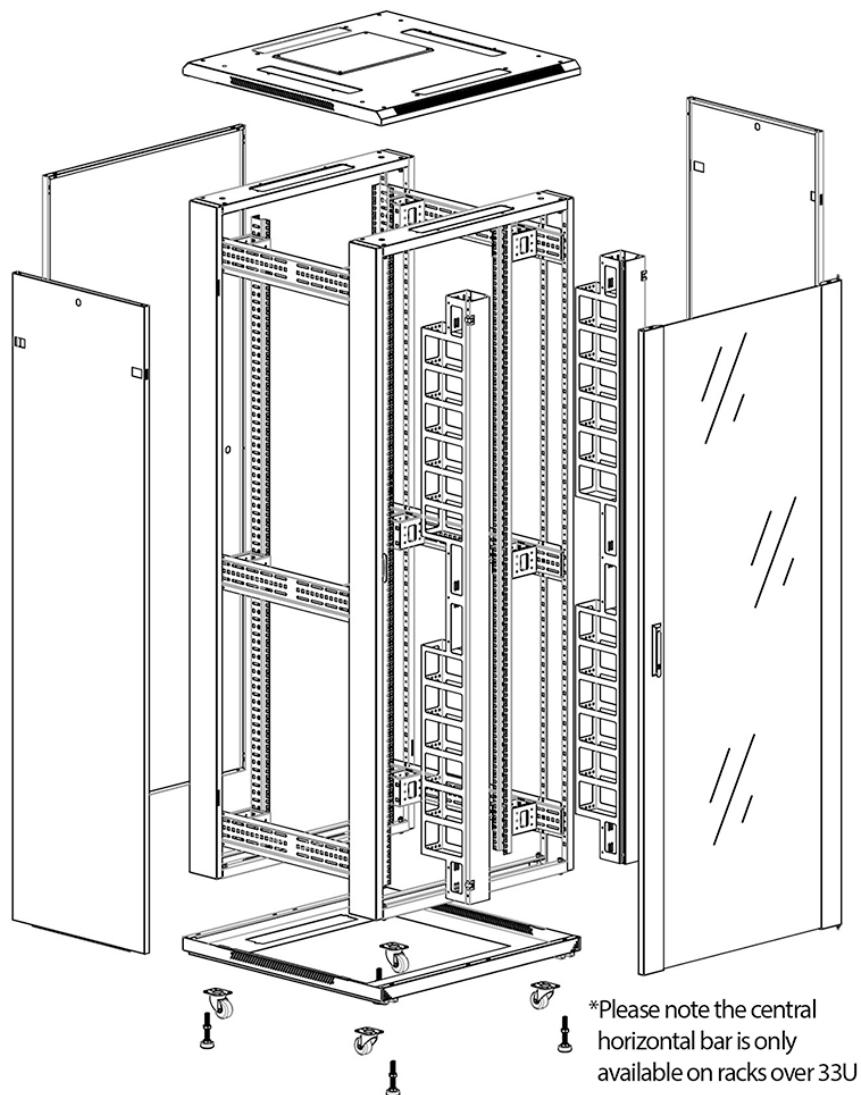

Environ CR800 47U Rack 800x600mm Glass (F) Steel
(R) B/Panels F/Mgmt Grey White - F/Pack

Item Code: 542-4786-GSBF-GW-FP

excel
without compromise.

Product drawings