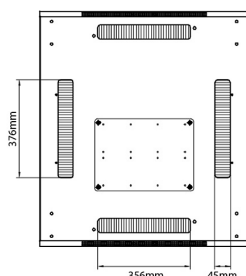

Product Specifications

Feature	Values
Number of rack units (RU)	47
Model	Comms Rack
Width	800 mm
Depth	600 mm
Height	2207 mm
Colour	Grey
Number of doors	2
Front door material	Glass
Front door locking system	One point
Rear door material	Steel
Rear door locking system	One point

Standards

Standard	Detail
ANSI/EIA-310-E	Electronic Industries Association standard for horizontal spacing, vertical hole spacing, rack opening and front panel width
BS EN 60297-3-100:2009	Mechanical structures for electronic equipment. Dimensions of mechanical structures of the 482,6 mm (19 in) series. Basic dimensions of front panels, subracks, chassis, racks and cabinets
DIN 41494 Part 1 & 7	Panel Mounting Racks For Electronics Equipments; Racks And Panels, Dimensions; Dimensions of cabinets and suites of racks

Item Code: 542-4786-GSBF-GW-FP

excel
without compromise.

Product drawings

Environ CR800 47U Rack 800x600mm Glass (F) Steel (R) B/Panels F/Mgmt Grey White - F/Pack

Item Code: 542-4786-GSBF-GW-FP

Product drawings

Front

Side

Rear

Roof

Base

Base Cut Out Dimensions

580 mm Wide
 by
 276 mm Deep (600 mm deep rack)
 476 mm Deep (800 mm deep rack)
 676 mm Deep (1000 mm deep rack)

Part Number Table