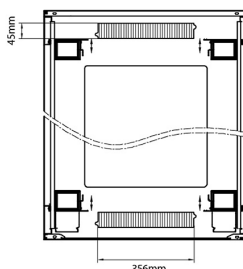

Product Specifications

Feature	Values
Number of rack units (RU)	47
Model	Comms Rack
Width	800 mm
Depth	600 mm
Height	2207 mm
Colour	Grey
Number of doors	2
Front door material	Glass
Front door locking system	One point
Rear door material	Steel
Rear door locking system	One point

Standards

Standard	Detail
ANSI/EIA-310-E	Electronic Industries Association standard for horizontal spacing, vertical hole spacing, rack opening and front panel width
BS EN 60297-3-100:2009	Mechanical structures for electronic equipment. Dimensions of mechanical structures of the 482,6 mm (19 in) series. Basic dimensions of front panels, subracks, chassis, racks and cabinets
DIN 41494 Part 1 & 7	Panel Mounting Racks For Electronics Equipments; Racks And Panels, Dimensions; Dimensions of cabinets and suites of racks

Front

Side

Rear

Roof

Base

Base Cut Out Dimensions

580 mm Wide
 by
 276 mm Deep (600 mm deep rack)
 476 mm Deep (800 mm deep rack)
 676 mm Deep (1000 mm deep rack)

Part Number Table