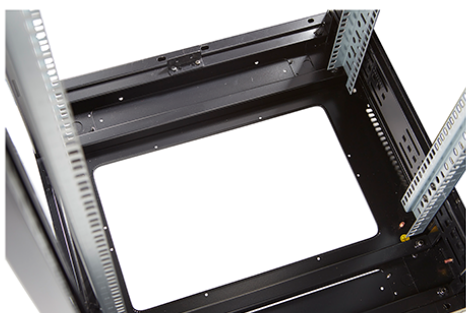

✕ Large cut out in base for cable entry

✕ Brush strip cable entry in roof and base of rack

✕ IP20 when fitted with base plate

✕ Racks supplied assembled or flat packed

Product Overview

Environ CR800 Comms Racks are a versatile range of 800mm wide racks with features suitable for a wide range of applications within the data, security, audio visual and telecommunications markets.

Product images

Four-way brush entry roof panel

Quick-slam latch side panels

Swing handle glass front door

Steel rear door

Large base entry

High-density vertical cable management

Environ CR800 47U Rack 800x600mm Glass (F) Steel
(R) B/Panels F/Mgmt Grey White - F/Pack