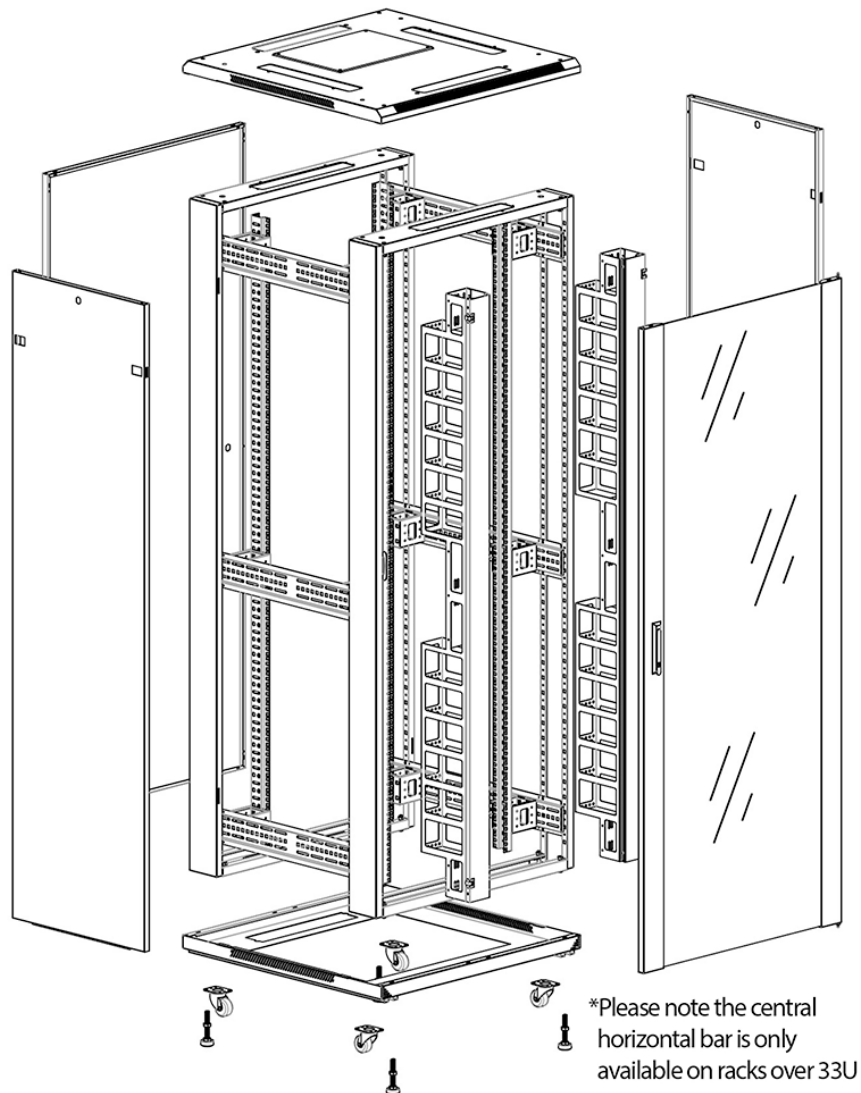

Environ CR800 47U Rack 800x600mm Glass (F) Steel
(R) B/Panels F/Mgmt Grey White

Item Code: 542-4786-GSBF-GW

excel
without compromise.

Product drawings