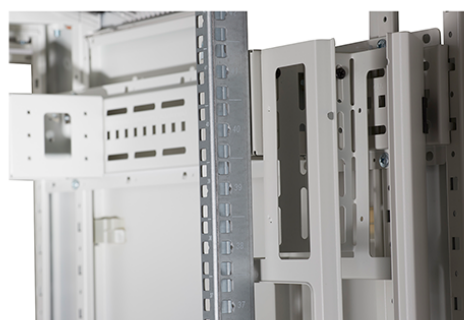

**Product images**

Four-way brush entry roof panel

Quick-slam latch side panels

Swing handle glass front door

Steel rear door

Large base entry

High-density vertical cable management

Environ CR800 47U Rack 800x600mm Glass (F) Steel  
(R) B/Panels F/Mgmt Grey White