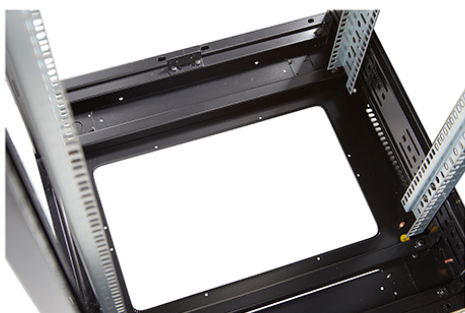

**Product images**

Four-way brush entry roof panel

Quick-slam latch side panels

Swing handle glass front door

Steel rear door

Large base entry

High-density vertical cable management

Environ CR800 47U Rack 800x600mm Glass (F) Steel  
(R) B/Panels F/Mgmt Grey White