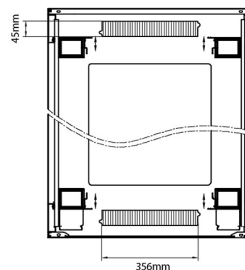

## Product Specifications

Feature	Values
Number of rack units (RU)	47
Model	Comms Rack
Width	800 mm
Depth	600 mm
Height	2207 mm
Colour	Grey
Number of doors	2
Front door material	Glass
Front door locking system	One point
Rear door material	Steel
Rear door locking system	One point

## Standards

Standard	Detail
ANSI/EIA-310-E	Electronic Industries Association standard for horizontal spacing, vertical hole spacing, rack opening and front panel width
BS EN 60297-3-100:2009	Mechanical structures for electronic equipment. Dimensions of mechanical structures of the 482,6 mm (19 in) series. Basic dimensions of front panels, subracks, chassis, racks and cabinets
DIN 41494 Part 1 & 7	Panel Mounting Racks For Electronics Equipments; Racks And Panels, Dimensions; Dimensions of cabinets and suites of racks

### Product drawings

Environ CR800 47U Rack 800x600mm Glass (F) Steel (R) B/Panels F/Mgmt Grey White

Item Code: 542-4786-GSBF-GW

Product drawings

Front

Side

Rear

Roof

Base

Base Cut Out Dimensions

580 mm Wide  
by  
276 mm Deep (600 mm deep rack)  
476 mm Deep (800 mm deep rack)  
676 mm Deep (1000 mm deep rack)

Part Number Table

Part Number	Description
542-2486-GSBF-BK	Environ CR800 24U Rack 800x600mm Glass (F) Steel (R) B/Panels F/Mgmt Black
542-2486-GSBF-BK-FP	Environ CR800 24U Rack 800x600mm Glass (F) Steel (R) B/Panels F/Mgmt Black - F/Pack