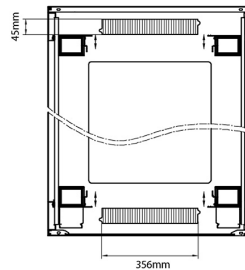

Product Specifications

Feature	Values
Number of rack units (RU)	47
Model	Comms Rack
Width	800 mm
Depth	600 mm
Height	2207 mm
Colour	Black
Number of doors	2
Front door material	Glass
Front door locking system	One point
Rear door material	Steel
Rear door locking system	One point

Standards

Standard	Detail
ANSI/EIA-310-E	Electronic Industries Association standard for horizontal spacing, vertical hole spacing, rack opening and front panel width
BS EN 60297-3-100:2009	Mechanical structures for electronic equipment. Dimensions of mechanical structures of the 482,6 mm (19 in) series. Basic dimensions of front panels, subracks, chassis, racks and cabinets
DIN 41494 Part 1 & 7	Panel Mounting Racks For Electronics Equipments; Racks And Panels, Dimensions; Dimensions of cabinets and suites of racks

Front

Side

Rear

Roof

Base

Base Cut Out Dimensions

580 mm Wide
by
276 mm Deep (600 mm deep rack)
476 mm Deep (800 mm deep rack)
676 mm Deep (1000 mm deep rack)

Part Number Table