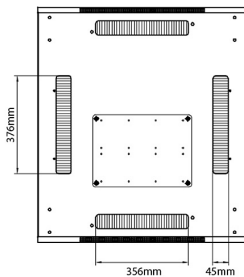

Product Specifications

Feature	Values
Number of rack units (RU)	47
Model	Comms Rack
Width	800 mm
Depth	600 mm
Height	2207 mm
Colour	Black
Number of doors	2
Front door material	Glass
Front door locking system	One point
Rear door material	Steel
Rear door locking system	One point

Standards

Standard	Detail
ANSI/EIA-310-E	Electronic Industries Association standard for horizontal spacing, vertical hole spacing, rack opening and front panel width
BS EN 60297-3-100:2009	Mechanical structures for electronic equipment. Dimensions of mechanical structures of the 482,6 mm (19 in) series. Basic dimensions of front panels, subracks, chassis, racks and cabinets
DIN 41494 Part 1 & 7	Panel Mounting Racks For Electronics Equipments; Racks And Panels, Dimensions; Dimensions of cabinets and suites of racks

Front

Side

Rear

Roof

Base

Base Cut Out Dimensions

580 mm Wide
by
276 mm Deep (600 mm deep rack)
476 mm Deep (800 mm deep rack)
676 mm Deep (1000 mm deep rack)

Part Number Table