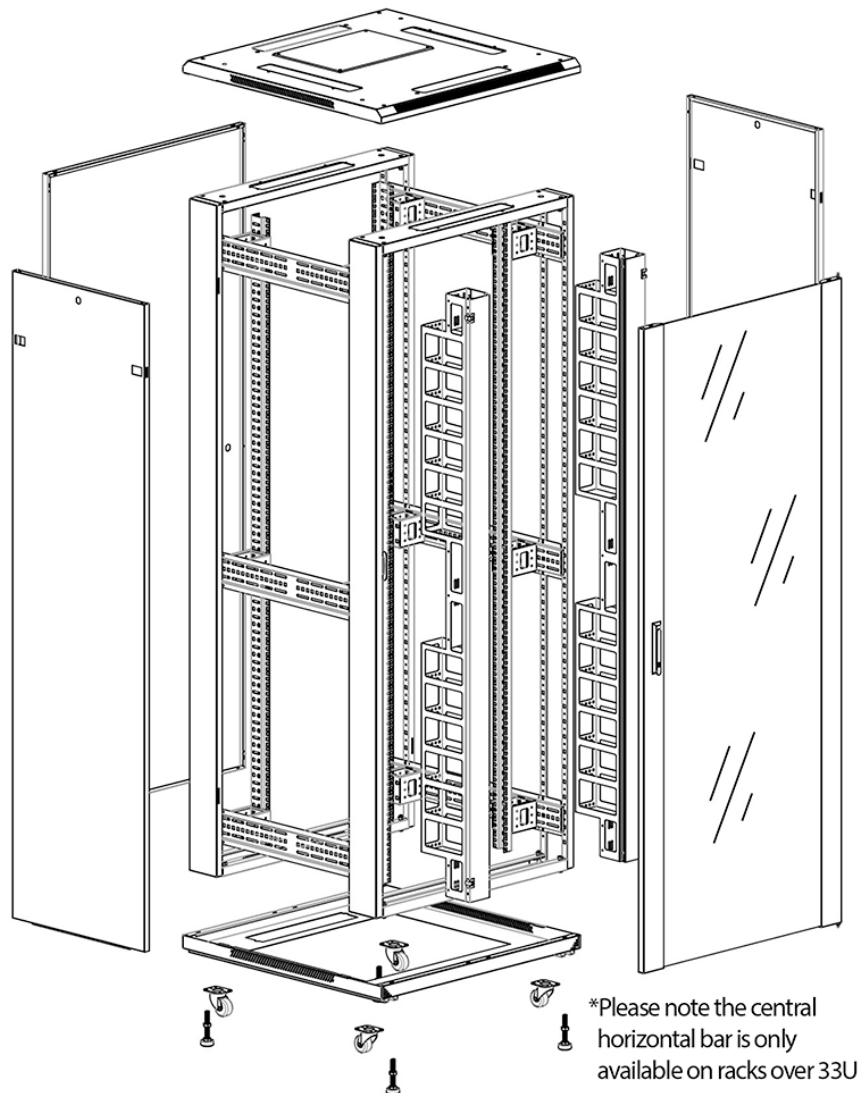

Environ CR800 47U Rack 800x600mm Glass (F) Steel
(R) B/Panels F/Mgmt Black - F/Pack

Item Code: 542-4786-GSBF-BK-FP

excel
without compromise.

Product drawings