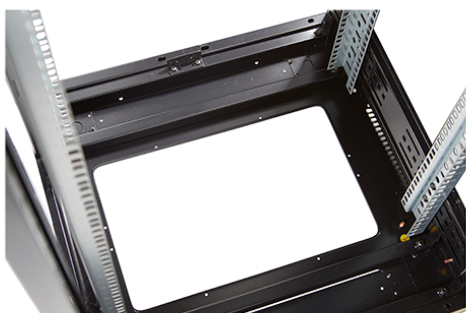

✕ Large cut out in base for cable entry

✕ Brush strip cable entry in roof and base of rack

✕ IP20 when fitted with base plate

✕ Racks supplied assembled or flat packed

Product Overview

Environ CR800 Comms Racks are a versatile range of 800mm wide racks with features suitable for a wide range of applications within the data, security, audio visual and telecommunications markets.

Product images

Four-way brush entry roof panel

Quick-slam latch side panels

Swing handle glass front door

Steel rear door

Large base entry

High-density vertical cable management

Environ CR800 47U Rack 800x600mm Glass (F) Steel
(R) B/Panels F/Mgmt Black - F/Pack