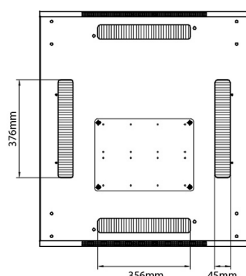

## Standards

Standard	Detail
ANSI/EIA-310-E	Electronic Industries Association standard for horizontal spacing, vertical hole spacing, rack opening and front panel width
BS EN 60297-3-100:2009	Mechanical structures for electronic equipment. Dimensions of mechanical structures of the 482,6 mm (19 in) series. Basic dimensions of front panels, subracks, chassis, racks and cabinets
DIN 41494 Part 1 & 7	Panel Mounting Racks For Electronics Equipments; Racks And Panels, Dimensions; Dimensions of cabinets and suites of racks

## Product drawings

## Product drawings

Front

Side

Rear

Roof

Base

### Base Cut Out Dimensions

580 mm Wide  
 by  
 276 mm Deep (600 mm deep rack)  
 476 mm Deep (800 mm deep rack)  
 676 mm Deep (1000 mm deep rack)