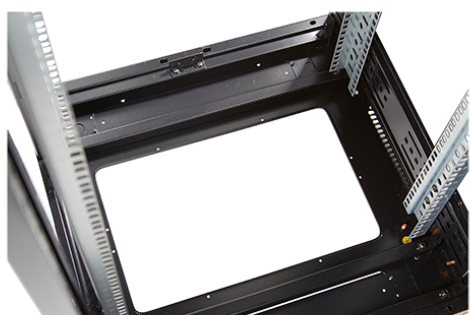

**Product images**

Four-way brush entry roof panel

Quick-slam latch side panels

Swing handle glass front door

Steel rear door

Large base entry

High-density vertical cable management