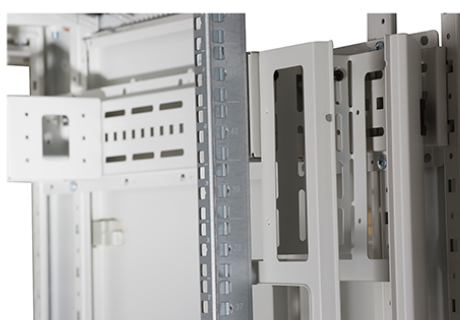

**Product images**

Four-way brush entry roof panel

Quick-slam latch side panels

Swing handle glass front door

Steel rear door

Large base entry

High-density vertical cable management