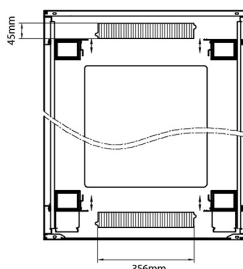

## Product Specifications

Feature	Values
Number of rack units (RU)	47
Model	Comms Rack
Width	800 mm
Depth	600 mm
Height	2207 mm
Colour	Black
Number of doors	2
Front door material	Glass
Front door locking system	One point
Rear door material	Steel
Rear door locking system	One point

## Product drawings

## Product drawings

Front

Side

Rear

Roof

Base

### Base Cut Out Dimensions

580 mm Wide  
 by  
 276 mm Deep (600 mm deep rack)  
 476 mm Deep (800 mm deep rack)  
 676 mm Deep (1000 mm deep rack)