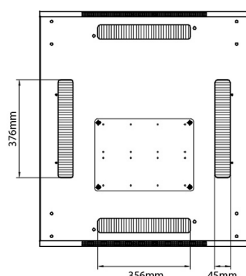

Standards

Standard	Detail
ANSI/EIA-310-E	Electronic Industries Association standard for horizontal spacing, vertical hole spacing, rack opening and front panel width
BS EN 60297-3-100:2009	Mechanical structures for electronic equipment. Dimensions of mechanical structures of the 482,6 mm (19 in) series. Basic dimensions of front panels, subracks, chassis, racks and cabinets
DIN 41494 Part 1 & 7	Panel Mounting Racks For Electronics Equipments; Racks And Panels, Dimensions; Dimensions of cabinets and suites of racks

excel
without compromise.

Product drawings

Environ CR800 47U Rack 800x1000mm Glass (F) Steel (R) B/Panels F/Mgmt Grey White - F/Pack

Item Code: 542-47810-GSBF-GW-FP

Product drawings

Front

Side

Rear

Roof

Base

Base Cut Out Dimensions

580 mm Wide
by
276 mm Deep (600 mm deep rack)
476 mm Deep (800 mm deep rack)
676 mm Deep (1000 mm deep rack)

Part Number Table

Part Number	Description
542-2486-GSBF-BK	Environ CR800 24U Rack 800x600mm Glass (F) Steel (R) B/Panels F/Mgmt Black
542-2486-GSBF-BK-FP	Environ CR800 24U Rack 800x600mm Glass (F) Steel (R) B/Panels F/Mgmt Black - F/Pack