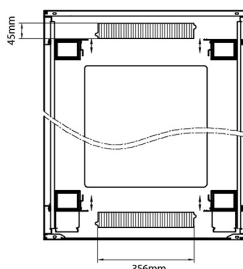

Product Specifications

Feature	Values
Number of rack units (RU)	47
Model	Comms Rack
Width	800 mm
Depth	1000 mm
Height	2207 mm
Colour	Grey
Number of doors	2
Front door material	Glass
Front door locking system	One point
Rear door material	Steel
Rear door locking system	One point

Standards

Standard	Detail
ANSI/EIA-310-E	Electronic Industries Association standard for horizontal spacing, vertical hole spacing, rack opening and front panel width
BS EN 60297-3-100:2009	Mechanical structures for electronic equipment. Dimensions of mechanical structures of the 482,6 mm (19 in) series. Basic dimensions of front panels, subracks, chassis, racks and cabinets
DIN 41494 Part 1 & 7	Panel Mounting Racks For Electronics Equipments; Racks And Panels, Dimensions; Dimensions of cabinets and suites of racks

excel
without compromise.

Product drawings

Environ CR800 47U Rack 800x1000mm Glass (F) Steel (R) B/Panels F/Mgmt Grey White - F/Pack

Item Code: 542-47810-GSBF-GW-FP

Product drawings

Front

Side

Rear

Roof

Base

Base Cut Out Dimensions

580 mm Wide
by
276 mm Deep (600 mm deep rack)
476 mm Deep (800 mm deep rack)
676 mm Deep (1000 mm deep rack)

Part Number Table

Part Number	Description
542-2486-GSBF-BK	Environ CR800 24U Rack 800x600mm Glass (F) Steel (R) B/Panels F/Mgmt Black
542-2486-GSBF-BK-FP	Environ CR800 24U Rack 800x600mm Glass (F) Steel (R) B/Panels F/Mgmt Black - F/Pack