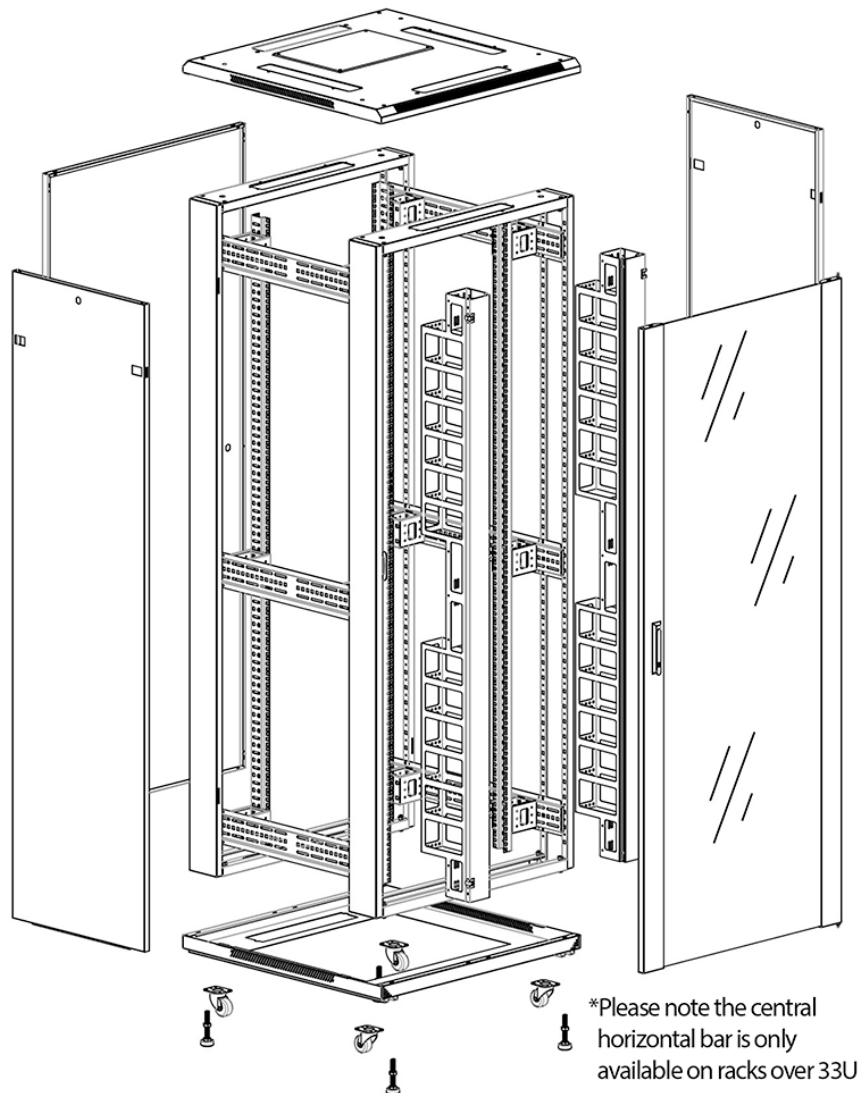

Environ CR800 47U Rack 800x1000mm Glass (F)
Steel (R) B/Panels F/Mgmt Grey White - F/Pack

Item Code: 542-47810-GSBF-GW-FP

excel
without compromise.

Product drawings