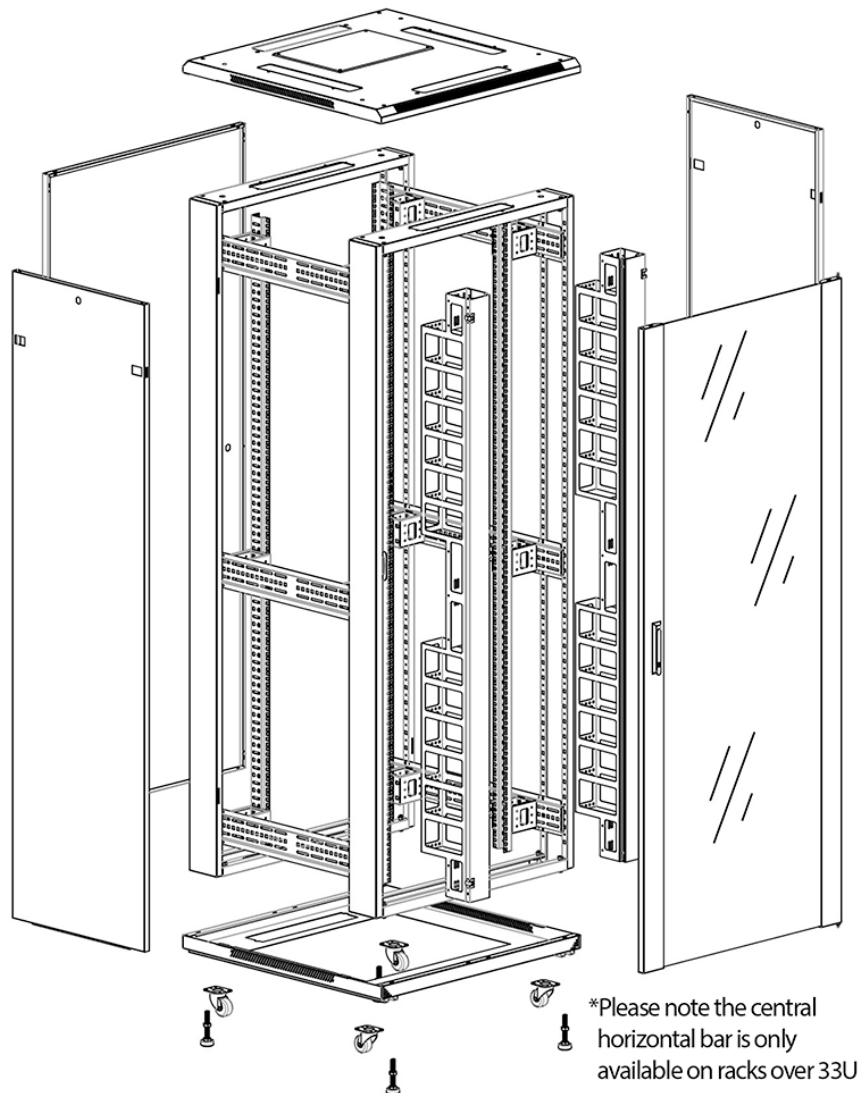

Environ CR800 47U Rack 800x1000mm Glass (F)
Steel (R) B/Panels F/Mgmt Grey White

Item Code: 542-47810-GSBF-GW

excel
without compromise.

Product drawings