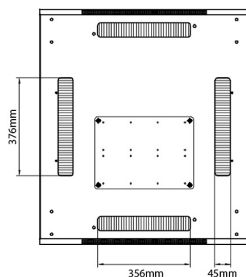

Standards

Standard	Detail
ANSI/EIA-310-E	Electronic Industries Association standard for horizontal spacing, vertical hole spacing, rack opening and front panel width
BS EN 60297-3-100:2009	Mechanical structures for electronic equipment. Dimensions of mechanical structures of the 482,6 mm (19 in) series. Basic dimensions of front panels, subracks, chassis, racks and cabinets
DIN 41494 Part 1 & 7	Panel Mounting Racks For Electronics Equipments; Racks And Panels, Dimensions; Dimensions of cabinets and suites of racks

excel
without compromise.

Product drawings

Environ CR800 47U Rack 800x1000mm Glass (F) Steel (R) B/Panels F/Mgmt Grey White

Item Code: 542-47810-GSBF-GW

Product drawings

Front

Side

Rear

Roof

Base

Base Cut Out Dimensions

580 mm Wide
by
276 mm Deep (600 mm deep rack)
476 mm Deep (800 mm deep rack)
676 mm Deep (1000 mm deep rack)

Part Number Table

Part Number	Description
542-2486-GSBF-BK	Environ CR800 24U Rack 800x600mm Glass (F) Steel (R) B/Panels F/Mgmt Black
542-2486-GSBF-BK-FP	Environ CR800 24U Rack 800x600mm Glass (F) Steel (R) B/Panels F/Mgmt Black - F/Pack