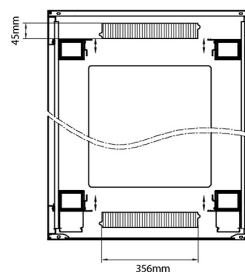

Standards

Standard	Detail
ANSI/EIA-310-E	Electronic Industries Association standard for horizontal spacing, vertical hole spacing, rack opening and front panel width
BS EN 60297-3-100:2009	Mechanical structures for electronic equipment. Dimensions of mechanical structures of the 482,6 mm (19 in) series. Basic dimensions of front panels, subracks, chassis, racks and cabinets
DIN 41494 Part 1 & 7	Panel Mounting Racks For Electronics Equipments; Racks And Panels, Dimensions; Dimensions of cabinets and suites of racks

excel
without compromise.

Product drawings

Environ CR800 47U Rack 800x1000mm Glass (F) Steel (R) B/Panels F/Mgmt Grey White

Item Code: 542-47810-GSBF-GW

Product drawings

Front

Side

Rear

Roof

Base

Base Cut Out Dimensions

580 mm Wide
by
276 mm Deep (600 mm deep rack)
476 mm Deep (800 mm deep rack)
676 mm Deep (1000 mm deep rack)

Part Number Table

Part Number	Description
542-2486-GSBF-BK	Environ CR800 24U Rack 800x600mm Glass (F) Steel (R) B/Panels F/Mgmt Black
542-2486-GSBF-BK-FP	Environ CR800 24U Rack 800x600mm Glass (F) Steel (R) B/Panels F/Mgmt Black - F/Pack