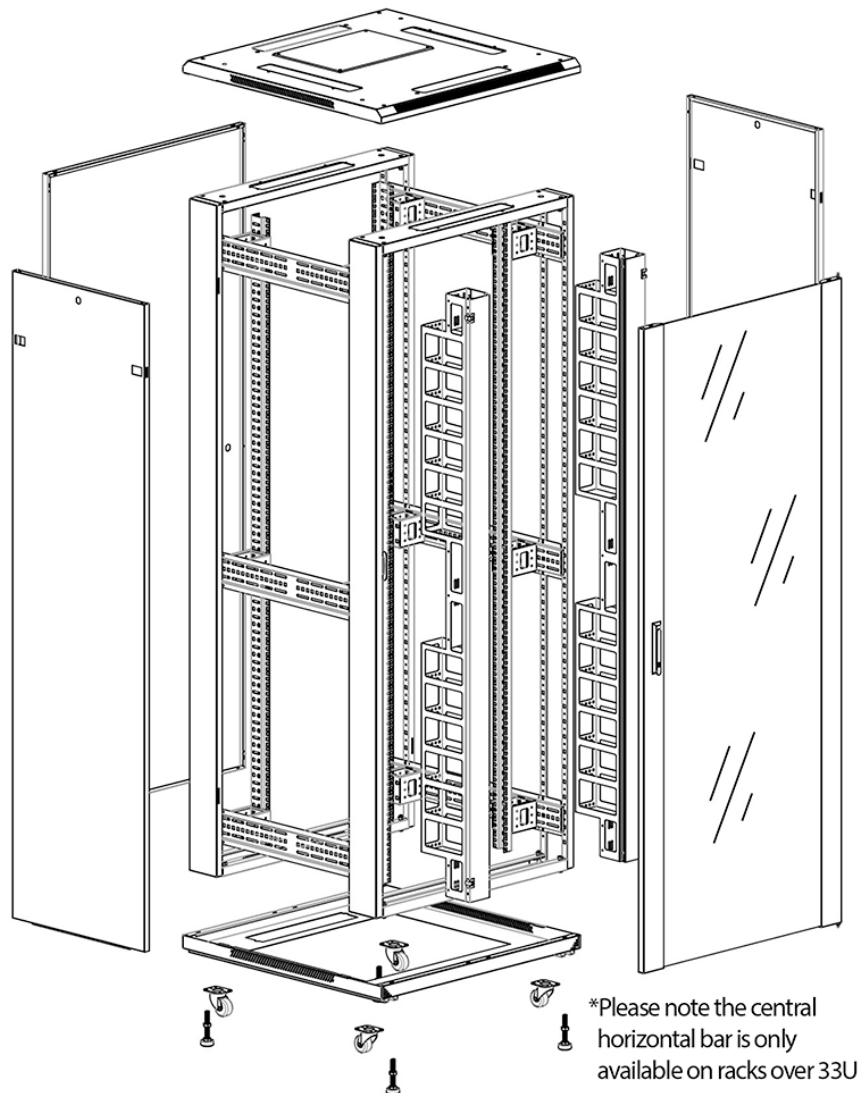

Environ CR800 47U Rack 800x1000mm Glass (F)
Steel (R) B/Panels F/Mgmt Black - F/Pack

Item Code: 542-47810-GSBF-BK-FP

excel
without compromise.

Product drawings