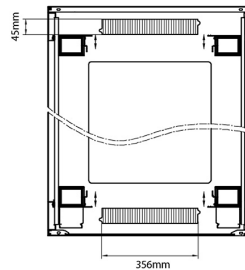

Product Specifications

Feature	Values
Number of rack units (RU)	47
Model	Comms Rack
Width	800 mm
Depth	1000 mm
Height	2207 mm
Colour	Black
Number of doors	2
Front door material	Glass
Front door locking system	One point
Rear door material	Steel
Rear door locking system	One point

Standards

Standard	Detail
ANSI/EIA-310-E	Electronic Industries Association standard for horizontal spacing, vertical hole spacing, rack opening and front panel width
BS EN 60297-3-100:2009	Mechanical structures for electronic equipment. Dimensions of mechanical structures of the 482,6 mm (19 in) series. Basic dimensions of front panels, subracks, chassis, racks and cabinets
DIN 41494 Part 1 & 7	Panel Mounting Racks For Electronics Equipments; Racks And Panels, Dimensions; Dimensions of cabinets and suites of racks

excel
without compromise.

Product drawings

Environ CR800 47U Rack 800x1000mm Glass (F)
Steel (R) B/Panels F/Mgmt Black - F/Pack

Item Code: 542-47810-GSBF-BK-FP

Product drawings

Front

Side

Rear

Roof

Base

Base Cut Out Dimensions

580 mm Wide
by
276 mm Deep (600 mm deep rack)
476 mm Deep (800 mm deep rack)
676 mm Deep (1000 mm deep rack)

Part Number Table

Part Number	Description
542-2486-GSBF-BK	Environ CR800 24U Rack 800x600mm Glass (F) Steel (R) B/Panels F/Mgmt Black
542-2486-GSBF-BK-FP	Environ CR800 24U Rack 800x600mm Glass (F) Steel (R) B/Panels F/Mgmt Black - F/Pack