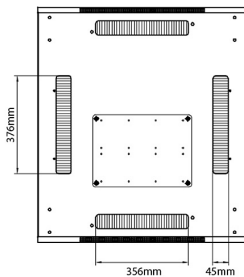

Standards

Standard	Detail
ANSI/EIA-310-E	Electronic Industries Association standard for horizontal spacing, vertical hole spacing, rack opening and front panel width
BS EN 60297-3-100:2009	Mechanical structures for electronic equipment. Dimensions of mechanical structures of the 482,6 mm (19 in) series. Basic dimensions of front panels, subracks, chassis, racks and cabinets
DIN 41494 Part 1 & 7	Panel Mounting Racks For Electronics Equipments; Racks And Panels, Dimensions; Dimensions of cabinets and suites of racks

excel
without compromise.

Product drawings

Environ CR800 47U Rack 800x1000mm Glass (F)
Steel (R) B/Panels F/Mgmt Black - F/Pack

Item Code: 542-47810-GSBF-BK-FP

Product drawings

Front

Side

Rear

Roof

Base

Base Cut Out Dimensions

580 mm Wide
by
276 mm Deep (600 mm deep rack)
476 mm Deep (800 mm deep rack)
676 mm Deep (1000 mm deep rack)

Part Number Table

Part Number	Description
542-2486-GSBF-BK	Environ CR800 24U Rack 800x600mm Glass (F) Steel (R) B/Panels F/Mgmt Black
542-2486-GSBF-BK-FP	Environ CR800 24U Rack 800x600mm Glass (F) Steel (R) B/Panels F/Mgmt Black - F/Pack