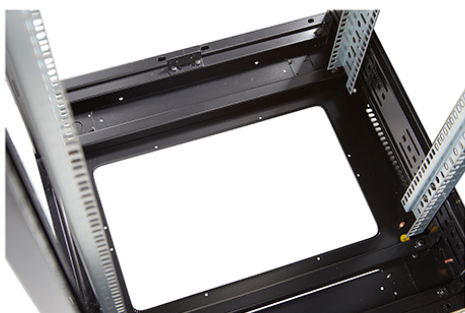

Large base entry