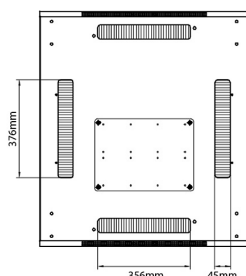

Standards

Standard	Detail
ANSI/EIA-310-E	Electronic Industries Association standard for horizontal spacing, vertical hole spacing, rack opening and front panel width
BS EN 60297-3-100:2009	Mechanical structures for electronic equipment. Dimensions of mechanical structures of the 482,6 mm (19 in) series. Basic dimensions of front panels, subracks, chassis, racks and cabinets
DIN 41494 Part 1 & 7	Panel Mounting Racks For Electronics Equipments; Racks And Panels, Dimensions; Dimensions of cabinets and suites of racks

Roof

Base

Base Cut Out Dimensions

580 mm Wide
by
276 mm Deep (600 mm deep rack)
476 mm Deep (800 mm deep rack)
676 mm Deep (1000 mm deep rack)

Part Number Table

Part Number	Description
542-2486-GSBF-BK	Environ CR800 24U Rack 800x600mm Glass (F) Steel (R) B/Panels F/Mgmt Black
542-2486-GSBF-BK-FP	Environ CR800 24U Rack 800x600mm Glass (F) Steel (R) B/Panels F/Mgmt Black - F/Pack