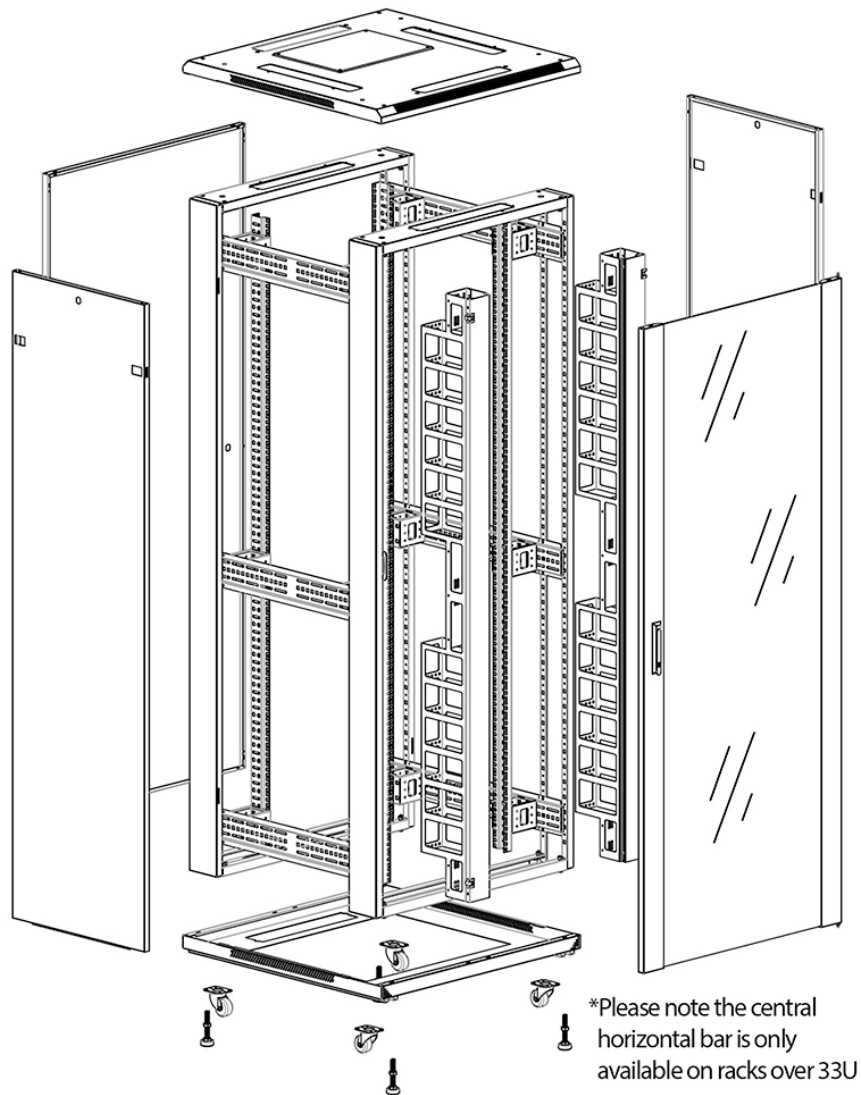

Environ CR800 47U Rack 800x1000mm Glass (F)
Steel (R) B/Panels F/Mgmt Black

Item Code: 542-47810-GSBF-BK

excel
without compromise.

Product drawings