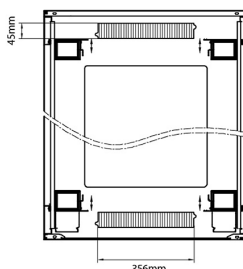

Product Specifications

Feature	Values
Number of rack units (RU)	47
Model	Comms Rack
Width	800 mm
Depth	1000 mm
Height	2207 mm
Colour	Black
Number of doors	2
Front door material	Glass
Front door locking system	One point
Rear door material	Steel
Rear door locking system	One point

Standards

Standard	Detail
ANSI/EIA-310-E	Electronic Industries Association standard for horizontal spacing, vertical hole spacing, rack opening and front panel width
BS EN 60297-3-100:2009	Mechanical structures for electronic equipment. Dimensions of mechanical structures of the 482,6 mm (19 in) series. Basic dimensions of front panels, subracks, chassis, racks and cabinets
DIN 41494 Part 1 & 7	Panel Mounting Racks For Electronics Equipments; Racks And Panels, Dimensions; Dimensions of cabinets and suites of racks

excel
without compromise.

Product drawings

Environ CR800 47U Rack 800x1000mm Glass (F) Steel (R) B/Panels F/Mgmt Black

Item Code: 542-47810-GSBF-BK

Product drawings

Front

Side

Rear

Roof

Base

Base Cut Out Dimensions

580 mm Wide
by
276 mm Deep (600 mm deep rack)
476 mm Deep (800 mm deep rack)
676 mm Deep (1000 mm deep rack)

Part Number Table

Part Number	Description
542-2486-GSBF-BK	Environ CR800 24U Rack 800x600mm Glass (F) Steel (R) B/Panels F/Mgmt Black
542-2486-GSBF-BK-FP	Environ CR800 24U Rack 800x600mm Glass (F) Steel (R) B/Panels F/Mgmt Black - F/Pack