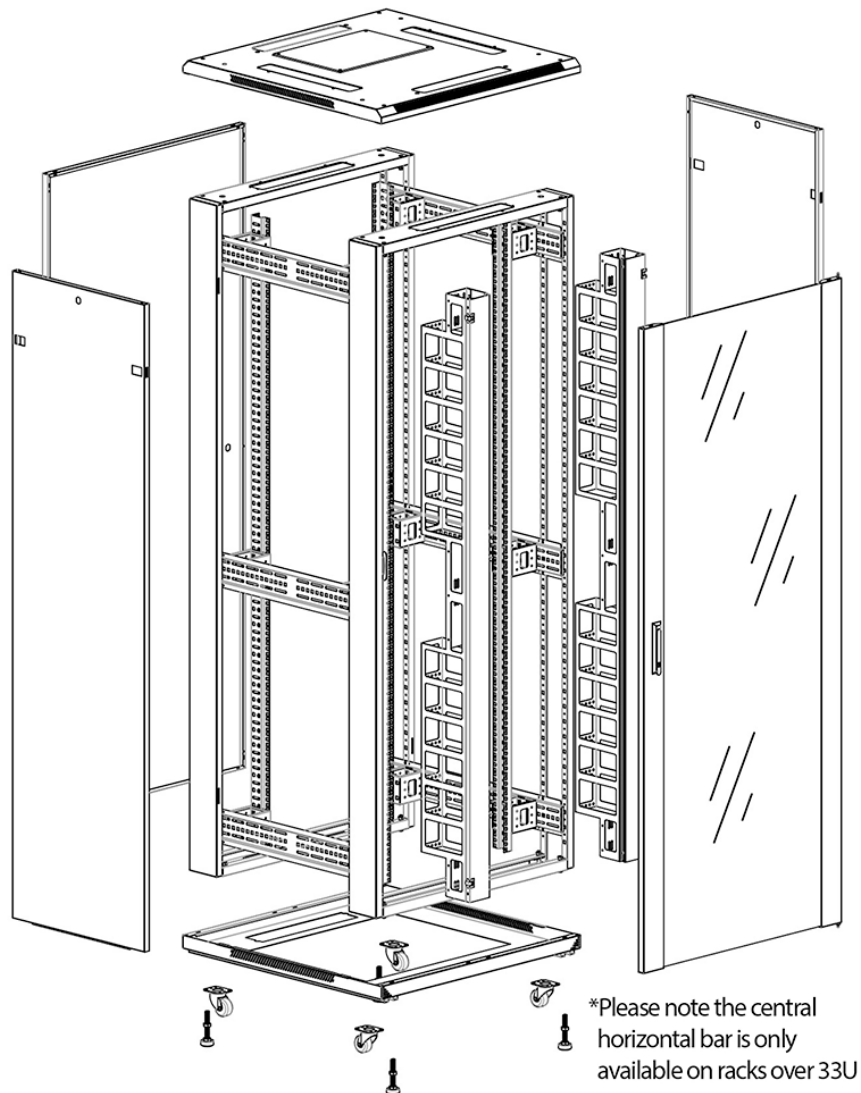

Environ CR800 42U Rack 800x1000mm Glass (F)
Steel (R) B/Panels F/Mgmt Grey White - F/Pack

Item Code: 542-42810-GSBF-GW-FP

excel
without compromise.

Product drawings