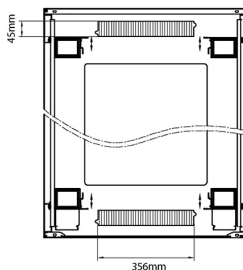

Product Specifications

Feature	Values
Number of rack units (RU)	42
Model	Comms Rack
Width	800 mm
Depth	1000 mm
Height	2070 mm
Colour	Grey
Number of doors	2
Front door material	Glass
Front door locking system	One point
Rear door material	Steel
Rear door locking system	One point

Standards

Standard	Detail
ANSI/EIA-310-E	Electronic Industries Association standard for horizontal spacing, vertical hole spacing, rack opening and front panel width
BS EN 60297-3-100:2009	Mechanical structures for electronic equipment. Dimensions of mechanical structures of the 482,6 mm (19 in) series. Basic dimensions of front panels, subracks, chassis, racks and cabinets
DIN 41494 Part 1 & 7	Panel Mounting Racks For Electronics Equipments; Racks And Panels, Dimensions; Dimensions of cabinets and suites of racks

excel
without compromise.

Product drawings

Environ CR800 42U Rack 800x1000mm Glass (F)
Steel (R) B/Panels F/Mgmt Grey White - F/Pack

Item Code: 542-42810-GSBF-GW-FP

Product drawings

Front

Side

Rear

Roof

Base

Base Cut Out Dimensions

580 mm Wide
by
276 mm Deep (600 mm deep rack)
476 mm Deep (800 mm deep rack)
676 mm Deep (1000 mm deep rack)

Part Number Table

Part Number	Description
542-2486-GSBF-BK	Environ CR800 24U Rack 800x600mm Glass (F) Steel (R) B/Panels F/Mgmt Black
542-2486-GSBF-BK-FP	Environ CR800 24U Rack 800x600mm Glass (F) Steel (R) B/Panels F/Mgmt Black - F/Pack