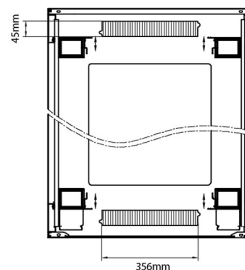

## Standards

| Standard               | Detail  |
|------------------------|---|
| ANSI/EIA-310-E         | Electronic Industries Association standard for horizontal spacing, vertical hole spacing, rack opening and front panel width  |
| BS EN 60297-3-100:2009 | Mechanical structures for electronic equipment. Dimensions of mechanical structures of the 482,6 mm (19 in) series. Basic dimensions of front panels, subracks, chassis, racks and cabinets |
| DIN 41494 Part 1 & 7   | Panel Mounting Racks For Electronics Equipments; Racks And Panels, Dimensions; Dimensions of cabinets and suites of racks   |

### Product drawings

## Product drawings

Front

Side

Rear

Roof

Base

### Base Cut Out Dimensions

580 mm Wide  
by  
276 mm Deep (600 mm deep rack)  
476 mm Deep (800 mm deep rack)  
676 mm Deep (1000 mm deep rack)