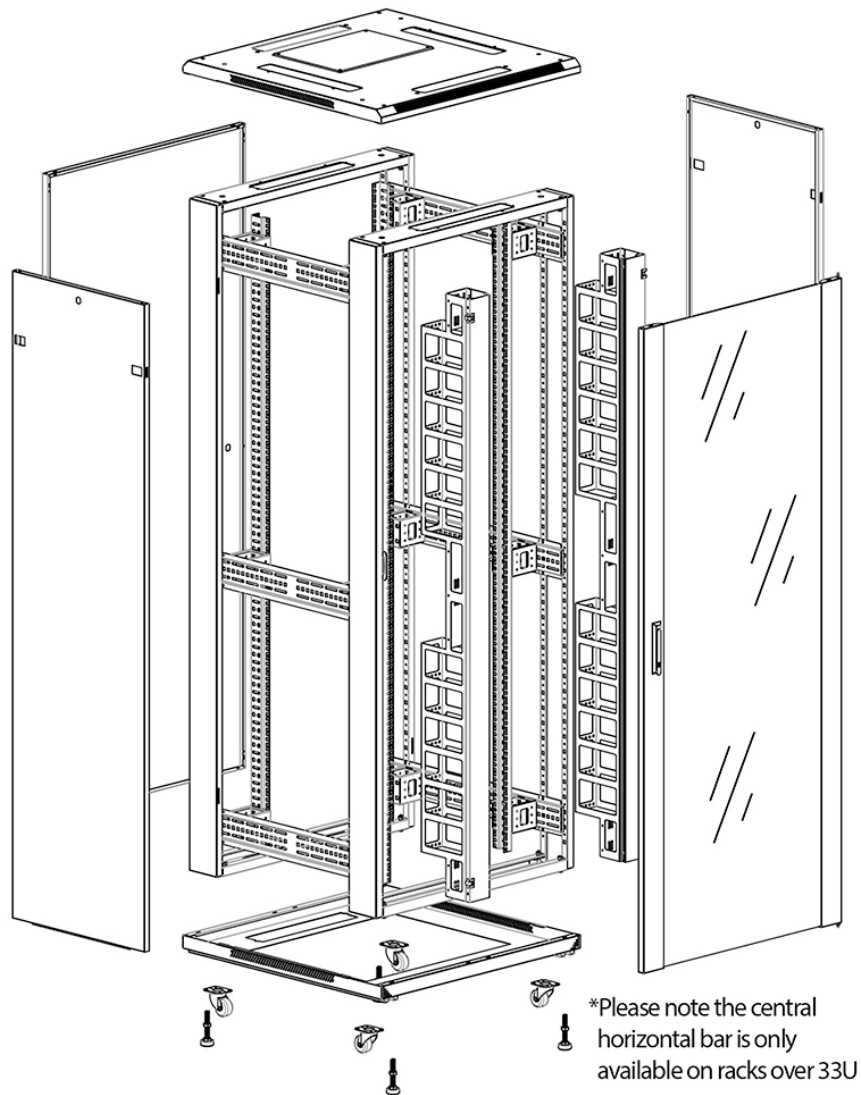

Environ CR800 42U Rack 800x1000mm Glass (F)
Steel (R) B/Panels F/Mgmt Grey White

Item Code: 542-42810-GSBF-GW

excel
without compromise.

Product drawings