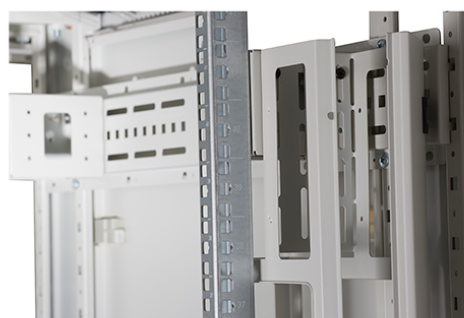

### Product images

Four-way brush entry roof panel

Quick-slam latch side panels

Swing handle glass front door

Steel rear door

Large base entry

High-density vertical cable management

Environ CR800 42U Rack 800x1000mm Glass (F)  
Steel (R) B/Panels F/Mgmt Grey White