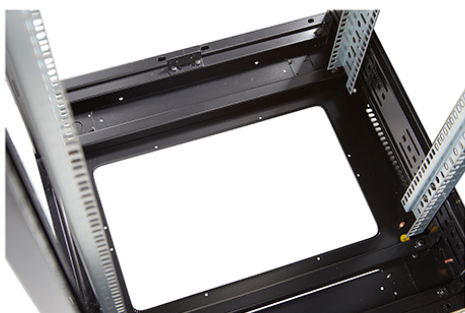

### Product images

Four-way brush entry roof panel

Quick-slam latch side panels

Swing handle glass front door

Steel rear door

Large base entry

High-density vertical cable management

Environ CR800 42U Rack 800x1000mm Glass (F)  
Steel (R) B/Panels F/Mgmt Grey White