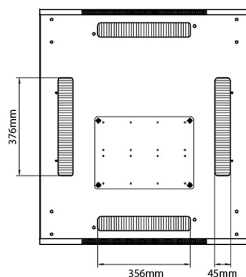

### Product drawings

## Product drawings

Front

Side

Rear

Roof

Base

### Base Cut Out Dimensions

580 mm Wide  
by  
276 mm Deep (600 mm deep rack)  
476 mm Deep (800 mm deep rack)  
676 mm Deep (1000 mm deep rack)