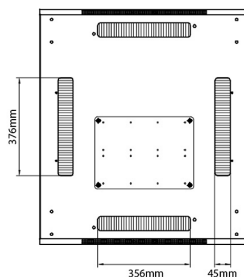

Standards

Standard	Detail
ANSI/EIA-310-E	Electronic Industries Association standard for horizontal spacing, vertical hole spacing, rack opening and front panel width
BS EN 60297-3-100:2009	Mechanical structures for electronic equipment. Dimensions of mechanical structures of the 482,6 mm (19 in) series. Basic dimensions of front panels, subracks, chassis, racks and cabinets
DIN 41494 Part 1 & 7	Panel Mounting Racks For Electronics Equipments; Racks And Panels, Dimensions; Dimensions of cabinets and suites of racks

Roof

Base

Base Cut Out Dimensions

580 mm Wide
by
276 mm Deep (600 mm deep rack)
476 mm Deep (800 mm deep rack)
676 mm Deep (1000 mm deep rack)

Part Number Table

Part Number	Description
542-2486-GSBF-BK	Environ CR800 24U Rack 800x600mm Glass (F) Steel (R) B/Panels F/Mgmt Black
542-2486-GSBF-BK-FP	Environ CR800 24U Rack 800x600mm Glass (F) Steel (R) B/Panels F/Mgmt Black - F/Pack