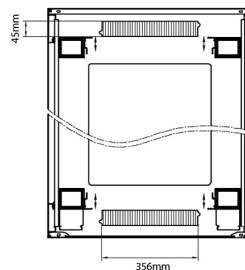

Standards

Standard	Detail
ANSI/EIA-310-E	Electronic Industries Association standard for horizontal spacing, vertical hole spacing, rack opening and front panel width
BS EN 60297-3-100:2009	Mechanical structures for electronic equipment. Dimensions of mechanical structures of the 482,6 mm (19 in) series. Basic dimensions of front panels, subracks, chassis, racks and cabinets
DIN 41494 Part 1 & 7	Panel Mounting Racks For Electronics Equipments; Racks And Panels, Dimensions; Dimensions of cabinets and suites of racks

excel
without compromise.

Product drawings

Environ CR800 42U Rack 800x1000mm Glass (F) Steel (R) B/Panels F/Mgmt Black - F/Pack

Item Code: 542-42810-GSBF-BK-FP

Product drawings

Front

Side

Rear

Roof

Base

Base Cut Out Dimensions

580 mm Wide
by
276 mm Deep (600 mm deep rack)
476 mm Deep (800 mm deep rack)
676 mm Deep (1000 mm deep rack)

Part Number Table

Part Number	Description
542-2486-GSBF-BK	Environ CR800 24U Rack 800x600mm Glass (F) Steel (R) B/Panels F/Mgmt Black
542-2486-GSBF-BK-FP	Environ CR800 24U Rack 800x600mm Glass (F) Steel (R) B/Panels F/Mgmt Black - F/Pack