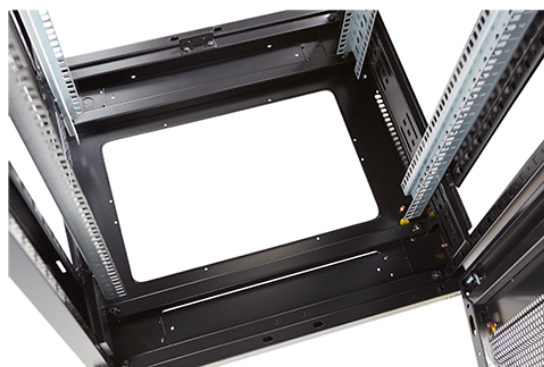

Large base entry