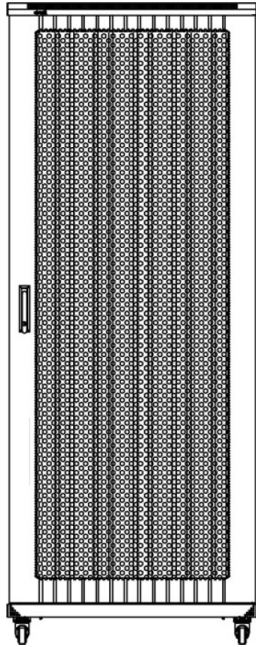

Additional specifications

Specifications	Values
Material	SPCC Cold Rolled Steel
19" Rails	2.0 mm thick
Side Panels	1.0 mm thick
Other	1.2 mm thick
Front door	Handle cam lock
Rear door	Handle cam lock
Side panels lock	Single point barrel lock
Jacking feet additional height	50-80 mm
Castors additional height	70 mm

Product images

Four-way brush entry roof panel

Quick-slam latch side panels

Swing handle wave vented front door

Wardrobe vented rear doors

Large base entry

U height profile markings

Environ ER600 29U Rack 600x600mm W/Vented (F)
D/Vented (R) B/Panels No/Mgmt Grey White - F...

Item Code: 542-2966-WDBN-GW-FP

Product drawings

Front

Side

Rear

Roof

Base

Base Cut Out Dimensions

- 380 mm Wide
- by
- 276 mm Deep (600 mm deep rack)
- 476 mm Deep (800 mm deep rack)
- 676 mm Deep (1000 mm deep rack)

Environ ER600 29U Rack 600x600mm W/Vented (F)
D/Vented (R) B/Panels No/Mgmt Grey White - F...