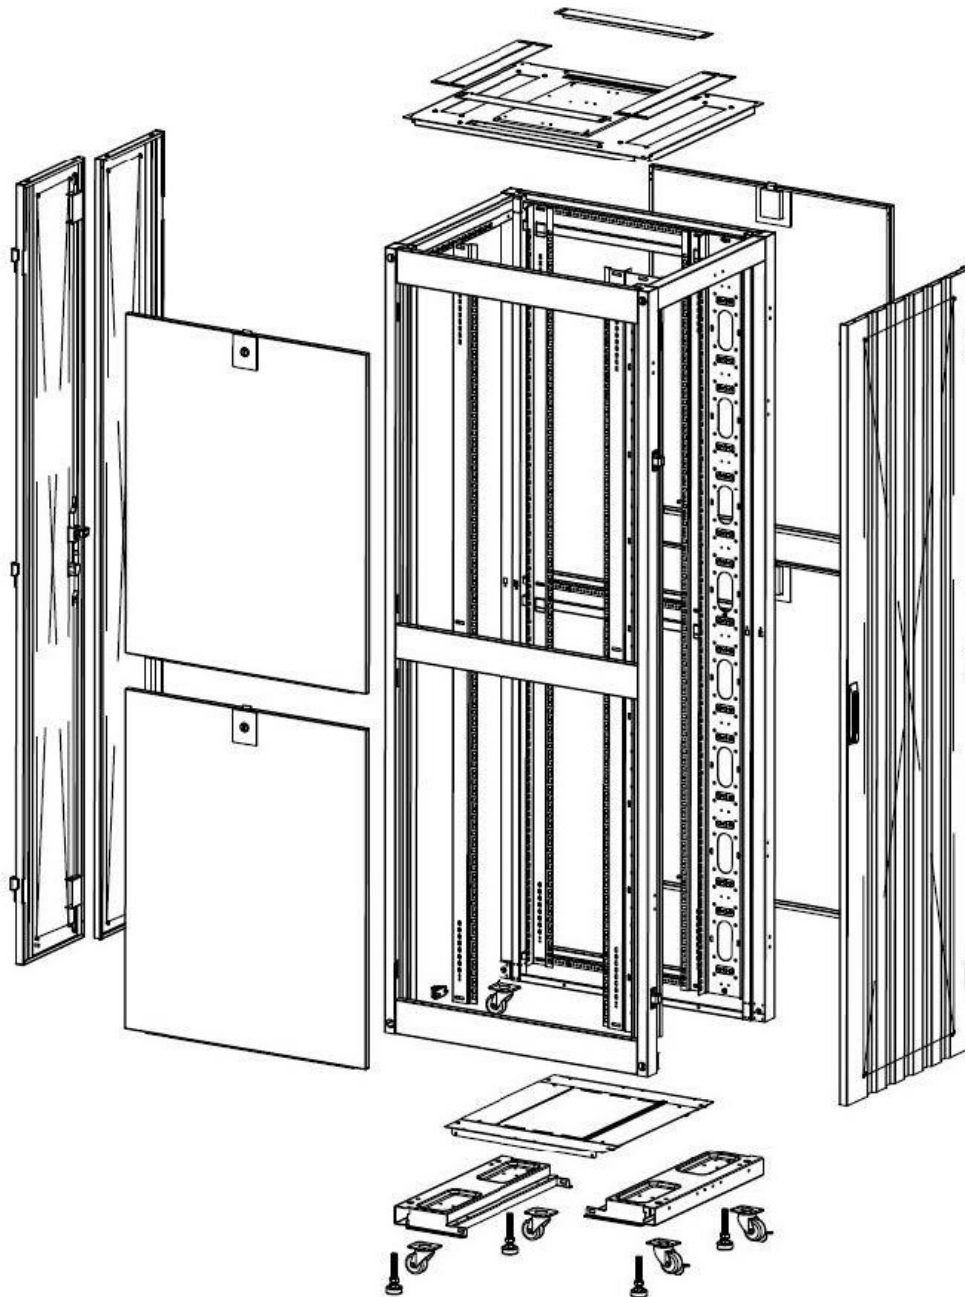

Environ ER600 29U Rack 600x600mm W/Vented (F)
D/Vented (R) B/Panels No/Mgmt Grey White - F...

Item Code: 542-2966-WDBN-GW-FP

excel
without compromise.

Exploded view