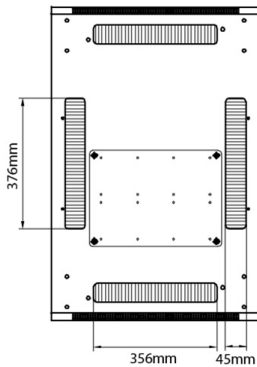

Product Specifications

Feature	Values
Number of rack units (RU)	29
Model	Equipment Rack
Width	600 mm
Depth	600 mm
Height	1490 mm
Colour	Grey
Number of doors	2
Front door material	Steel
Front door locking system	One point
Rear door material	Steel
Rear door locking system	Two-point
Max. load capacity	600 kg

Standards

Standard	Detail
ANSI/EIA-310-E	Electronic Industries Association standard for horizontal spacing, vertical hole spacing, rack opening and front panel width
BS EN 60297-3-100:2009	Mechanical structures for electronic equipment. Dimensions of mechanical structures of the 482,6 mm (19 in) series. Basic dimensions of front panels, subracks, chassis, racks and cabinets
DIN 41494 Part 1 & 7	Panel Mounting Racks For Electronics Equipments; Racks And Panels, Dimensions; Dimensions of cabinets and suites of racks

Item Code: 542-2966-WDBN-GW-FP

Product drawings

Front

Side

Rear

Roof

Base

Base Cut Out Dimensions

- 380 mm Wide
- by
- 276 mm Deep (600 mm deep rack)
- 476 mm Deep (800 mm deep rack)
- 676 mm Deep (1000 mm deep rack)

Environ ER600 29U Rack 600x600mm W/Vented (F)
D/Vented (R) B/Panels No/Mgmt Grey White - F...