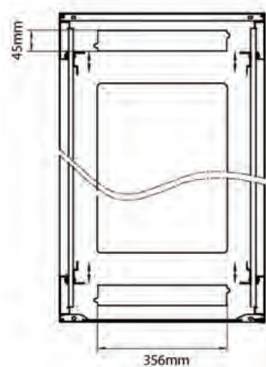

Product Specifications

Feature	Values
Number of rack units (RU)	29
Model	Equipment Rack
Width	600 mm
Depth	600 mm
Height	1490 mm
Colour	Grey
Number of doors	2
Front door material	Steel
Front door locking system	One point
Rear door material	Steel
Rear door locking system	Two-point
Max. load capacity	600 kg

Standards

Standard	Detail
ANSI/EIA-310-E	Electronic Industries Association standard for horizontal spacing, vertical hole spacing, rack opening and front panel width
BS EN 60297-3-100:2009	Mechanical structures for electronic equipment. Dimensions of mechanical structures of the 482,6 mm (19 in) series. Basic dimensions of front panels, subracks, chassis, racks and cabinets
DIN 41494 Part 1 & 7	Panel Mounting Racks For Electronics Equipments; Racks And Panels, Dimensions; Dimensions of cabinets and suites of racks

Item Code: 542-2966-WDBN-GW-FP

Product drawings

Front

Side

Rear

Roof

Base

Base Cut Out Dimensions

- 380 mm Wide
- by
- 276 mm Deep (600 mm deep rack)
- 476 mm Deep (800 mm deep rack)
- 676 mm Deep (1000 mm deep rack)

Environ ER600 29U Rack 600x600mm W/Vented (F)
D/Vented (R) B/Panels No/Mgmt Grey White - F...