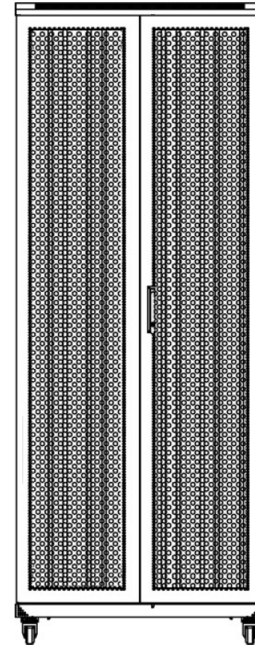

Product Specifications

Feature	Values
Number of rack units (RU)	29
Model	Equipment Rack
Width	600 mm
Depth	600 mm
Height	1490 mm
Colour	Grey
Number of doors	2
Front door material	Steel
Front door locking system	One point
Rear door material	Steel
Rear door locking system	Two-point
Max. load capacity	600 kg

Item Code: 542-2966-WDBN-GW-FP

Product drawings

Front

Side

Rear

Roof

Base

Base Cut Out Dimensions

- 380 mm Wide
- by
- 276 mm Deep (600 mm deep rack)
- 476 mm Deep (800 mm deep rack)
- 676 mm Deep (1000 mm deep rack)

Environ ER600 29U Rack 600x600mm W/Vented (F)
D/Vented (R) B/Panels No/Mgmt Grey White - F...

Item Code: 542-2966-WDBN-GW-FP

excel
without compromise.

Exploded view

Environ ER600 29U Rack 600x600mm W/Vented (F) D/Vented (R) B/Panels No/Mgmt Grey White - F...

Item Code: 542-2966-WDBN-GW-FP

Part Number Table