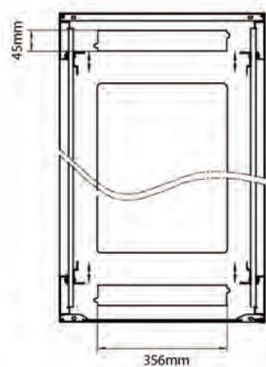

Product Specifications

Feature	Values
Number of rack units (RU)	29
Model	Equipment Rack
Width	600 mm
Depth	600 mm
Height	1490 mm
Colour	Grey
Number of doors	2
Front door material	Steel
Front door locking system	One point
Rear door material	Steel
Rear door locking system	Two-point
Max. load capacity	600 kg

Additional specifications

Specifications	Values
Material	SPCC Cold Rolled Steel
19" Rails	2.0 mm thick
Side Panels	1.0 mm thick
Other	1.2 mm thick
Front door	Handle cam lock
Rear door	Handle cam lock
Side panels lock	Single point barrel lock
Jacking feet additional height	50-80 mm
Castors additional height	70 mm

Standards

Standard	Detail
ANSI/EIA-310-E	Electronic Industries Association standard for horizontal spacing, vertical hole spacing, rack opening and front panel width
BS EN 60297-3-100:2009	Mechanical structures for electronic equipment. Dimensions of mechanical structures of the 482,6 mm (19 in) series. Basic dimensions of front panels, subracks, chassis, racks and cabinets
DIN 41494 Part 1 & 7	Panel Mounting Racks For Electronics Equipments; Racks And Panels, Dimensions; Dimensions of cabinets and suites of racks

Product drawings

Front

Side

Rear

Roof

Base

Base Cut Out Dimensions

380 mm Wide
by
276 mm Deep (600 mm deep rack)
476 mm Deep (800 mm deep rack)
676 mm Deep (1000 mm deep rack)