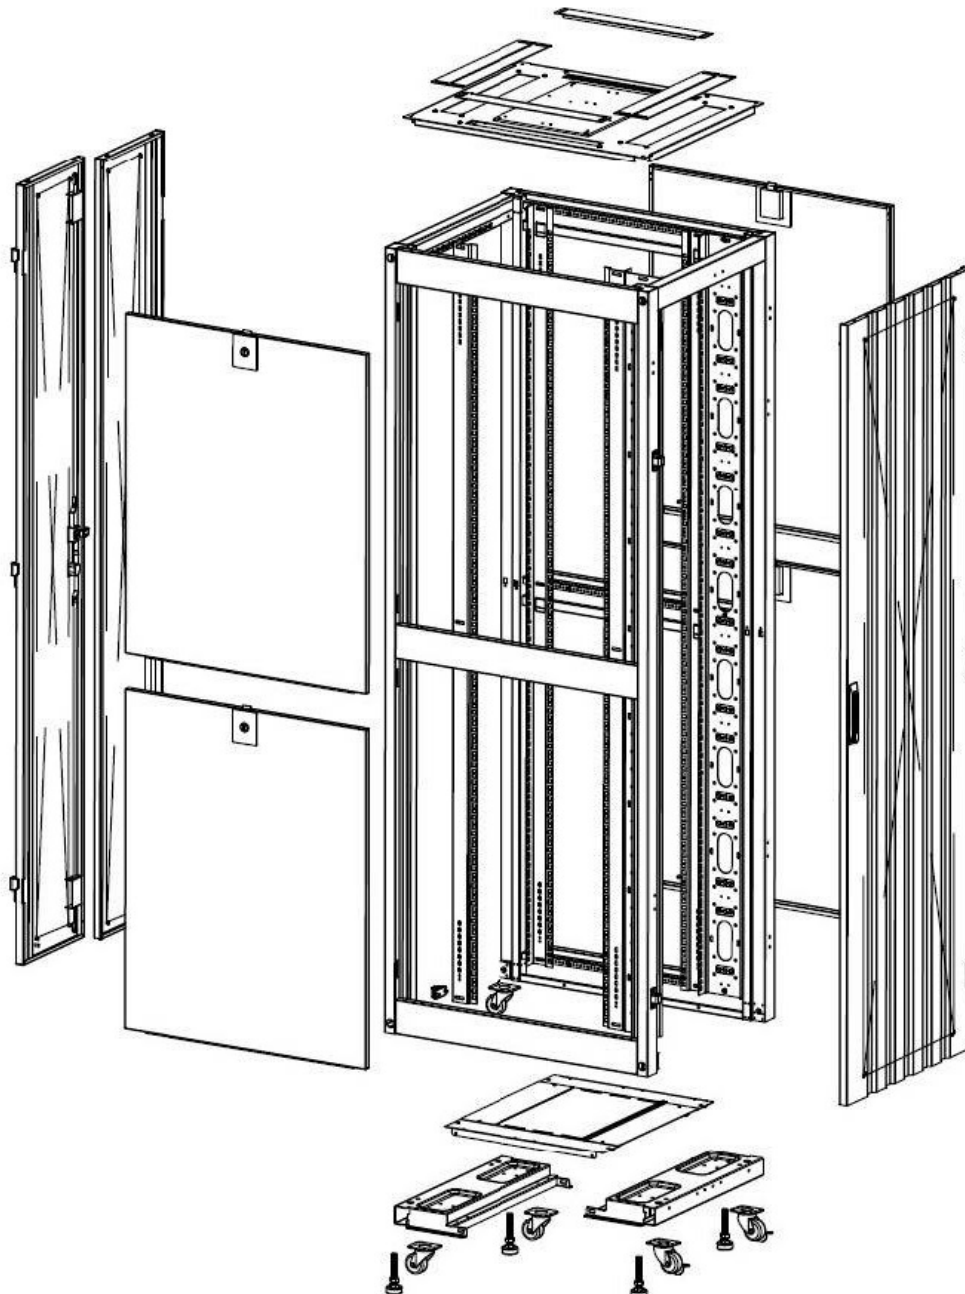

Environ ER600 29U Rack 600x600mm W/Vented (F)
D/Vented (R) B/Panels No/Mgmt Grey White

Item Code: 542-2966-WDBN-GW

excel
without compromise.

Exploded view