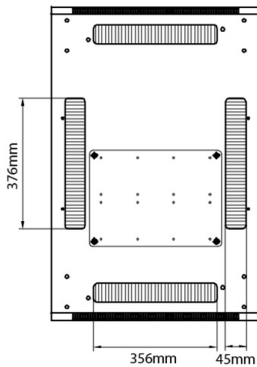

Product Specifications

Feature	Values
Number of rack units (RU)	29
Model	Equipment Rack
Width	600 mm
Depth	600 mm
Height	1490 mm
Colour	Grey
Number of doors	2
Front door material	Steel
Front door locking system	One point
Rear door material	Steel
Rear door locking system	Two-point
Max. load capacity	600 kg

Additional specifications

Specifications	Values
Material	SPCC Cold Rolled Steel
19" Rails	2.0 mm thick
Side Panels	1.0 mm thick
Other	1.2 mm thick
Front door	Handle cam lock
Rear door	Handle cam lock
Side panels lock	Single point barrel lock
Jacking feet additional height	50-80 mm
Castors additional height	70 mm

Standards

Standard	Detail
ANSI/EIA-310-E	Electronic Industries Association standard for horizontal spacing, vertical hole spacing, rack opening and front panel width
BS EN 60297-3-100:2009	Mechanical structures for electronic equipment. Dimensions of mechanical structures of the 482,6 mm (19 in) series. Basic dimensions of front panels, subracks, chassis, racks and cabinets
DIN 41494 Part 1 & 7	Panel Mounting Racks For Electronics Equipments; Racks And Panels, Dimensions; Dimensions of cabinets and suites of racks

Product drawings

Front

Side

Rear

Roof

Base

Base Cut Out Dimensions

380 mm Wide
by
276 mm Deep (600 mm deep rack)
476 mm Deep (800 mm deep rack)
676 mm Deep (1000 mm deep rack)