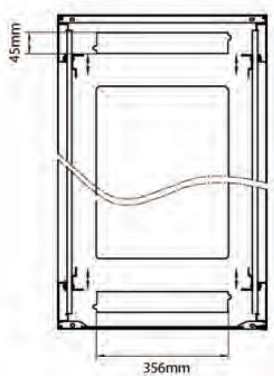

Product Specifications

Feature	Values
Number of rack units (RU)	47
Model	Comms Rack
Width	600 mm
Depth	800 mm
Height	2207 mm
Colour	Grey
Number of doors	2
Front door material	Glass
Front door locking system	One point
Rear door material	Steel
Rear door locking system	One point
Max. load capacity	600 kg

Standards

Standard	Detail
ANSI/EIA-310-E	Electronic Industries Association standard for horizontal spacing, vertical hole spacing, rack opening and front panel width
BS EN 60297-3-100:2009	Mechanical structures for electronic equipment. Dimensions of mechanical structures of the 482,6 mm (19 in) series. Basic dimensions of front panels, subracks, chassis, racks and cabinets
DIN 41494 Part 1 & 7	Panel Mounting Racks For Electronics Equipments; Racks And Panels, Dimensions; Dimensions of cabinets and suites of racks

Front

Side

Rear

Roof

Base

Base Cut Out Dimensions

380 mm Wide
by
276 mm Deep (600 mm deep rack)
476 mm Deep (800 mm deep rack)
676 mm Deep (1000 mm deep rack)

Part Number Table