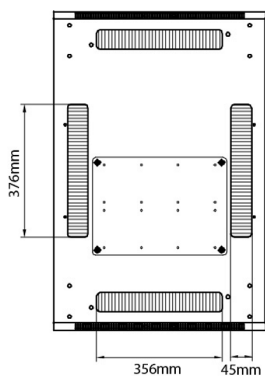

Product Specifications

Feature	Values
Number of rack units (RU)	47
Model	Comms Rack
Width	600 mm
Depth	800 mm
Height	2207 mm
Colour	Grey
Number of doors	2
Front door material	Glass
Front door locking system	One point
Rear door material	Steel
Rear door locking system	One point
Max. load capacity	600 kg

Standards

Standard	Detail
ANSI/EIA-310-E	Electronic Industries Association standard for horizontal spacing, vertical hole spacing, rack opening and front panel width
BS EN 60297-3-100:2009	Mechanical structures for electronic equipment. Dimensions of mechanical structures of the 482,6 mm (19 in) series. Basic dimensions of front panels, subracks, chassis, racks and cabinets
DIN 41494 Part 1 & 7	Panel Mounting Racks For Electronics Equipments; Racks And Panels, Dimensions; Dimensions of cabinets and suites of racks

Item Code: 542-4768-GSBN-GW-FP

excel
without compromise.

Exploded view

Environ CR600 47U Rack 600x800mm Glass (F) Steel (R) B/Panels No/Mgmt Grey White - F/Pack

Item Code: 542-4768-GSBN-GW-FP

Product drawings

Front

Side

Rear

Roof

Base

Base Cut Out Dimensions

380 mm Wide
by
276 mm Deep (600 mm deep rack)
476 mm Deep (800 mm deep rack)
676 mm Deep (1000 mm deep rack)

Part Number Table