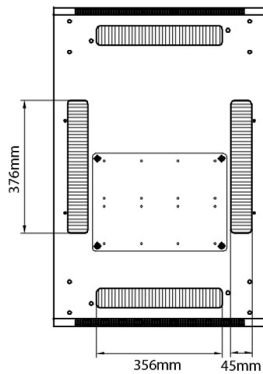

Product Specifications

Feature	Values
Number of rack units (RU)	47
Model	Comms Rack
Width	600 mm
Depth	800 mm
Height	2207 mm
Colour	Grey
Number of doors	2
Front door material	Glass
Front door locking system	One point
Rear door material	Steel
Rear door locking system	One point
Max. load capacity	600 kg

Standards

Standard	Detail
ANSI/EIA-310-E	Electronic Industries Association standard for horizontal spacing, vertical hole spacing, rack opening and front panel width
BS EN 60297-3-100:2009	Mechanical structures for electronic equipment. Dimensions of mechanical structures of the 482,6 mm (19 in) series. Basic dimensions of front panels, subracks, chassis, racks and cabinets
DIN 41494 Part 1 & 7	Panel Mounting Racks For Electronics Equipments; Racks And Panels, Dimensions; Dimensions of cabinets and suites of racks

Item Code: 542-4768-GSBN-GW

excel
without compromise.

Exploded view

Environ CR600 47U Rack 600x800mm Glass (F) Steel (R) B/Panels No/Mgmt Grey White

Item Code: 542-4768-GSBN-GW

Product drawings

Front

Side

Rear

Roof

Base

Base Cut Out Dimensions

380 mm Wide
by
276 mm Deep (600 mm deep rack)
476 mm Deep (800 mm deep rack)
676 mm Deep (1000 mm deep rack)

Part Number Table

Part Number	Description
542-1566-GSBN-BK	Environ CR600 15U Rack 600x600mm Glass (F) Steel (R) B/Panels No/Mgmt Black
542-1566-GSBN-BK-FP	Environ CR600 15U Rack 600x600mm Glass (F) Steel (R) B/Panels No/Mgmt Black - F/Pack