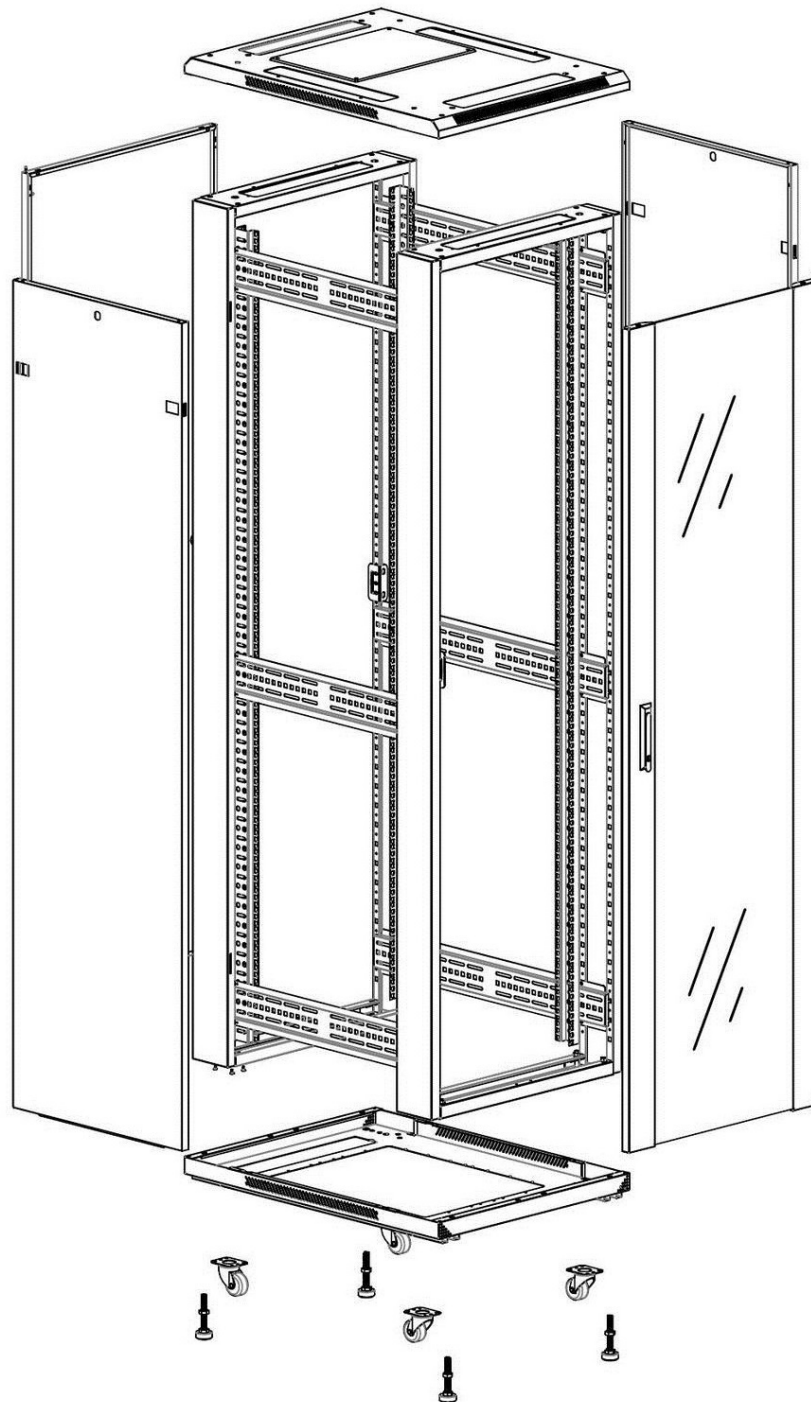

Environ CR600 47U Rack 600x800mm Glass (F) Steel
(R) B/Panels No/Mgmt Grey White

Item Code: 542-4768-GSBN-GW

excel
without compromise.

Exploded view