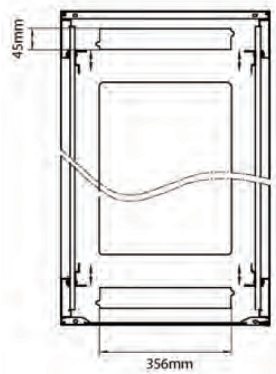

Product Specifications

Feature	Values
Number of rack units (RU)	47
Model	Comms Rack
Width	600 mm
Depth	800 mm
Height	2207 mm
Colour	Grey
Number of doors	2
Front door material	Glass
Front door locking system	One point
Rear door material	Steel
Rear door locking system	One point
Max. load capacity	600 kg

Standards

Standard	Detail
ANSI/EIA-310-E	Electronic Industries Association standard for horizontal spacing, vertical hole spacing, rack opening and front panel width
BS EN 60297-3-100:2009	Mechanical structures for electronic equipment. Dimensions of mechanical structures of the 482,6 mm (19 in) series. Basic dimensions of front panels, subracks, chassis, racks and cabinets
DIN 41494 Part 1 & 7	Panel Mounting Racks For Electronics Equipments; Racks And Panels, Dimensions; Dimensions of cabinets and suites of racks

Item Code: 542-4768-GSBN-GW

excel
without compromise.

Exploded view

Environ CR600 47U Rack 600x800mm Glass (F) Steel (R) B/Panels No/Mgmt Grey White

Item Code: 542-4768-GSBN-GW

Product drawings

Front

Side

Rear

Roof

Base

Base Cut Out Dimensions

380 mm Wide
by
276 mm Deep (600 mm deep rack)
476 mm Deep (800 mm deep rack)
676 mm Deep (1000 mm deep rack)

Part Number Table

Part Number	Description
542-1566-GSBN-BK	Environ CR600 15U Rack 600x600mm Glass (F) Steel (R) B/Panels No/Mgmt Black
542-1566-GSBN-BK-FP	Environ CR600 15U Rack 600x600mm Glass (F) Steel (R) B/Panels No/Mgmt Black - F/Pack