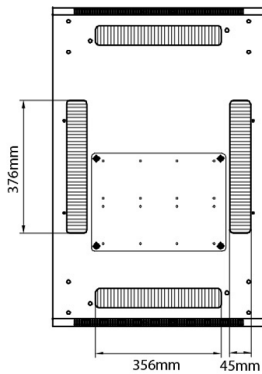

Product Specifications

Feature	Values
Number of rack units (RU)	47
Model	Comms Rack
Width	600 mm
Depth	800 mm
Height	2207 mm
Colour	Black
Number of doors	2
Front door material	Glass
Front door locking system	One point
Rear door material	Steel
Rear door locking system	One point
Max. load capacity	600 kg

Additional specifications

Features	Values
Material	SPCC Cold Rolled Steel
19" Rails	2.0 mm thick
Side Panels	1.0 mm thick
Other	1.2 mm thick
Front door	Swing handle cam lock
Rear door	Barrel lock
Side panels lock	Single point barrel lock
Jacking feet additional height	50-80 mm
Castors additional height	70 mm

Standards

Standard	Detail
ANSI/EIA-310-E	Electronic Industries Association standard for horizontal spacing, vertical hole spacing, rack opening and front panel width
BS EN 60297-3-100:2009	Mechanical structures for electronic equipment. Dimensions of mechanical structures of the 482,6 mm (19 in) series. Basic dimensions of front panels, subracks, chassis, racks and cabinets
DIN 41494 Part 1 & 7	Panel Mounting Racks For Electronics Equipments; Racks And Panels, Dimensions; Dimensions of cabinets and suites of racks

Side

Rear

Roof

Base

Base Cut Out Dimensions

380 mm Wide
by
276 mm Deep (600 mm deep rack)
476 mm Deep (800 mm deep rack)
676 mm Deep (1000 mm deep rack)

Part Number Table

Part Number	Description
542-1566-GSBN-BK	Environ CR600 15U Rack 600x600mm Glass (F) Steel (R) B/Panels No/Mgmt Black
542-1566-GSBN-BK-FP	Environ CR600 15U Rack 600x600mm Glass (F) Steel (R) B/Panels No/Mgmt Black - F/Pack