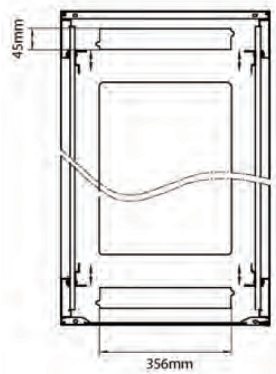

Product Specifications

Feature	Values
Number of rack units (RU)	47
Model	Comms Rack
Width	600 mm
Depth	800 mm
Height	2207 mm
Colour	Black
Number of doors	2
Front door material	Glass
Front door locking system	One point
Rear door material	Steel
Rear door locking system	One point
Max. load capacity	600 kg

Standards

Standard	Detail
ANSI/EIA-310-E	Electronic Industries Association standard for horizontal spacing, vertical hole spacing, rack opening and front panel width
BS EN 60297-3-100:2009	Mechanical structures for electronic equipment. Dimensions of mechanical structures of the 482,6 mm (19 in) series. Basic dimensions of front panels, subracks, chassis, racks and cabinets
DIN 41494 Part 1 & 7	Panel Mounting Racks For Electronics Equipments; Racks And Panels, Dimensions; Dimensions of cabinets and suites of racks

Item Code: 542-4768-GSBN-BK-FP

excel
without compromise.

Exploded view

Environ CR600 47U Rack 600x800mm Glass (F) Steel (R) B/Panels No/Mgmt Black - F/Pack

Item Code: 542-4768-GSBN-BK-FP

Product drawings

Front

Side

Rear

Roof

Base

Base Cut Out Dimensions

380 mm Wide
by
276 mm Deep (600 mm deep rack)
476 mm Deep (800 mm deep rack)
676 mm Deep (1000 mm deep rack)

Part Number Table

Part Number	Description
542-1566-GSBN-BK	Environ CR600 15U Rack 600x600mm Glass (F) Steel (R) B/Panels No/Mgmt Black
542-1566-GSBN-BK-FP	Environ CR600 15U Rack 600x600mm Glass (F) Steel (R) B/Panels No/Mgmt Black - F/Pack