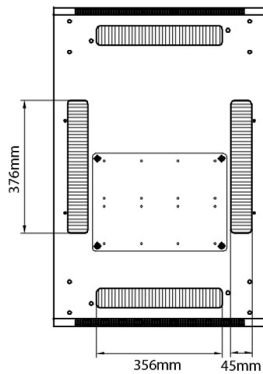

## Product Specifications

Feature	Values
Number of rack units (RU)	47
Model	Comms Rack
Width	600 mm
Depth	800 mm
Height	2207 mm
Colour	Black
Number of doors	2
Front door material	Glass
Front door locking system	One point
Rear door material	Steel
Rear door locking system	One point
Max. load capacity	600 kg

## Standards

Standard	Detail
ANSI/EIA-310-E	Electronic Industries Association standard for horizontal spacing, vertical hole spacing, rack opening and front panel width
BS EN 60297-3-100:2009	Mechanical structures for electronic equipment. Dimensions of mechanical structures of the 482,6 mm (19 in) series. Basic dimensions of front panels, subracks, chassis, racks and cabinets
DIN 41494 Part 1 & 7	Panel Mounting Racks For Electronics Equipments; Racks And Panels, Dimensions; Dimensions of cabinets and suites of racks

## Product drawings

Front

Side

Rear

Roof

Base

### Base Cut Out Dimensions

380 mm Wide  
by  
276 mm Deep (600 mm deep rack)  
476 mm Deep (800 mm deep rack)  
676 mm Deep (1000 mm deep rack)