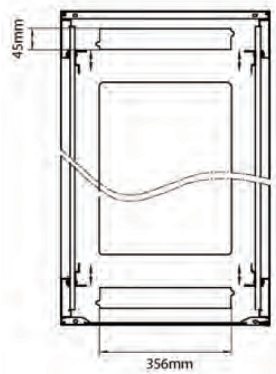

## Product Specifications

Feature	Values
Number of rack units (RU)	47
Model	Comms Rack
Width	600 mm
Depth	800 mm
Height	2207 mm
Colour	Black
Number of doors	2
Front door material	Glass
Front door locking system	One point
Rear door material	Steel
Rear door locking system	One point
Max. load capacity	600 kg

## Standards

Standard	Detail
ANSI/EIA-310-E	Electronic Industries Association standard for horizontal spacing, vertical hole spacing, rack opening and front panel width
BS EN 60297-3-100:2009	Mechanical structures for electronic equipment. Dimensions of mechanical structures of the 482,6 mm (19 in) series. Basic dimensions of front panels, subracks, chassis, racks and cabinets
DIN 41494 Part 1 & 7	Panel Mounting Racks For Electronics Equipments; Racks And Panels, Dimensions; Dimensions of cabinets and suites of racks

## Product drawings

Front

Side

Rear

Roof

Base

### Base Cut Out Dimensions

380 mm Wide  
by  
276 mm Deep (600 mm deep rack)  
476 mm Deep (800 mm deep rack)  
676 mm Deep (1000 mm deep rack)