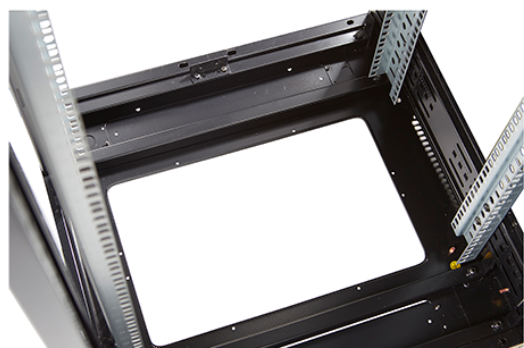

Large base entry