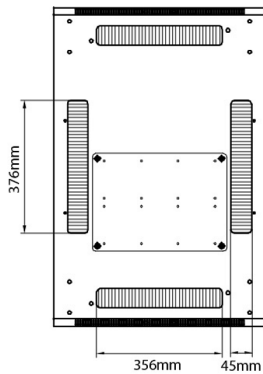

## Product Specifications

Feature	Values
Number of rack units (RU)	47
Model	Comms Rack
Width	600 mm
Depth	600 mm
Height	2207 mm
Colour	Grey
Number of doors	2
Front door material	Glass
Front door locking system	One point
Rear door material	Steel
Rear door locking system	One point
Max. load capacity	600 kg

## Additional specifications

Features	Values
Material	SPCC Cold Rolled Steel
19" Rails	2.0 mm thick
Side Panels	1.0 mm thick
Other	1.2 mm thick
Front door	Swing handle cam lock
Rear door	Barrel lock
Side panels lock	Single point barrel lock
Jacking feet additional height	50-80 mm
Castors additional height	70 mm

## Standards

Standard	Detail
ANSI/EIA-310-E	Electronic Industries Association standard for horizontal spacing, vertical hole spacing, rack opening and front panel width
BS EN 60297-3-100:2009	Mechanical structures for electronic equipment. Dimensions of mechanical structures of the 482,6 mm (19 in) series. Basic dimensions of front panels, subracks, chassis, racks and cabinets
DIN 41494 Part 1 & 7	Panel Mounting Racks For Electronics Equipments; Racks And Panels, Dimensions; Dimensions of cabinets and suites of racks

Front

Side

Rear

Roof

Base

Base Cut Out Dimensions

- 380 mm Wide
- by
- 276 mm Deep (600 mm deep rack)
- 476 mm Deep (800 mm deep rack)
- 676 mm Deep (1000 mm deep rack)

Part Number Table