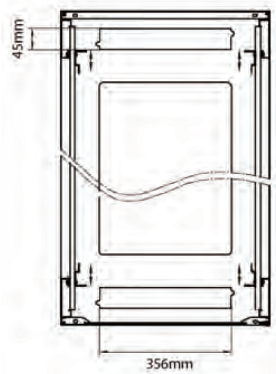

## Product Specifications

Feature	Values
Number of rack units (RU)	47
Model	Comms Rack
Width	600 mm
Depth	600 mm
Height	2207 mm
Colour	Grey
Number of doors	2
Front door material	Glass
Front door locking system	One point
Rear door material	Steel
Rear door locking system	One point
Max. load capacity	600 kg

## Standards

Standard	Detail
ANSI/EIA-310-E	Electronic Industries Association standard for horizontal spacing, vertical hole spacing, rack opening and front panel width
BS EN 60297-3-100:2009	Mechanical structures for electronic equipment. Dimensions of mechanical structures of the 482,6 mm (19 in) series. Basic dimensions of front panels, subracks, chassis, racks and cabinets
DIN 41494 Part 1 & 7	Panel Mounting Racks For Electronics Equipments; Racks And Panels, Dimensions; Dimensions of cabinets and suites of racks

Front

Side

Rear

Roof

Base

Base Cut Out Dimensions

- 380 mm Wide
- by
- 276 mm Deep (600 mm deep rack)
- 476 mm Deep (800 mm deep rack)
- 676 mm Deep (1000 mm deep rack)

Part Number Table