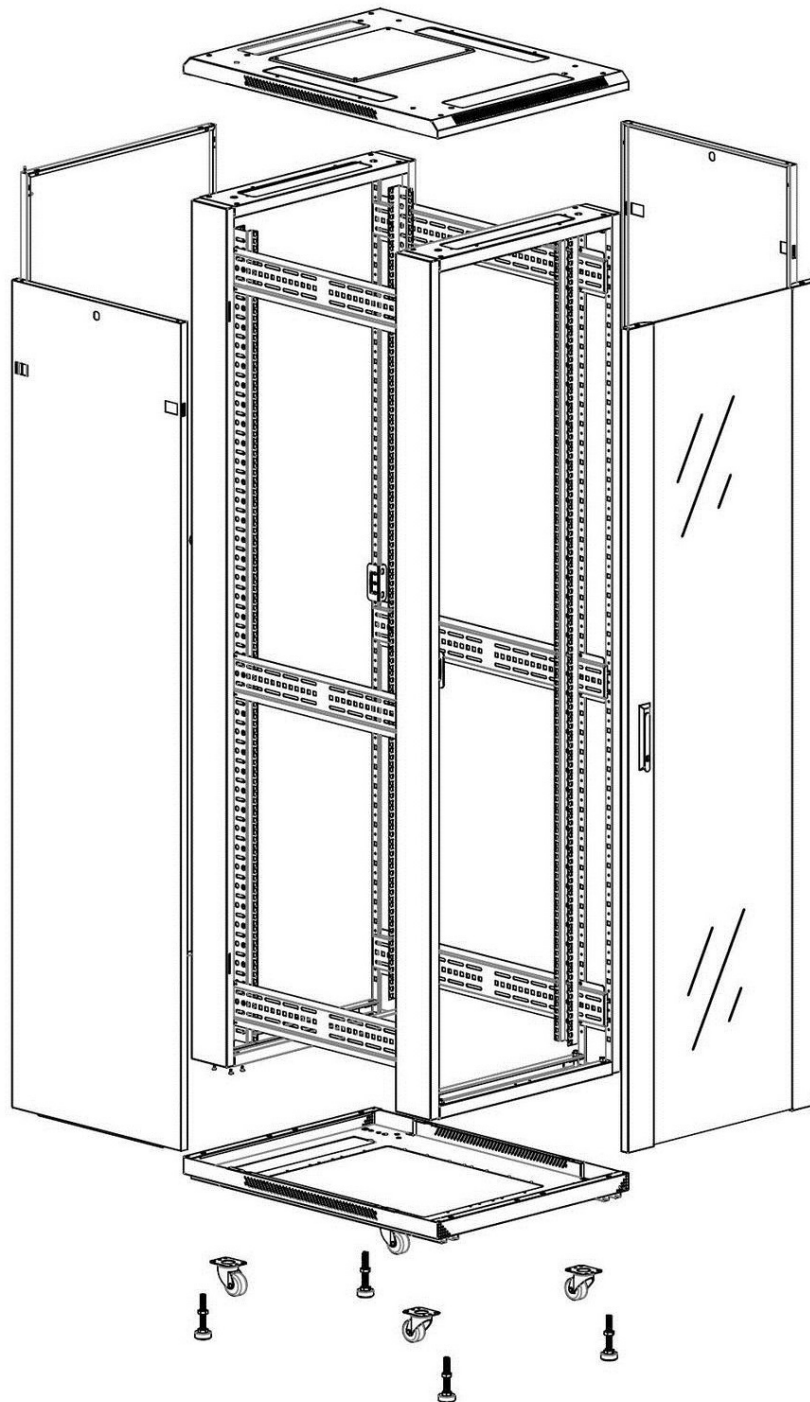

Environ CR600 47U Rack 600x600mm Glass (F) Steel
(R) B/Panels No/Mgmt Grey White - F/Pack

Item Code: 542-4766-GSBN-GW-FP

excel
without compromise.

Exploded view