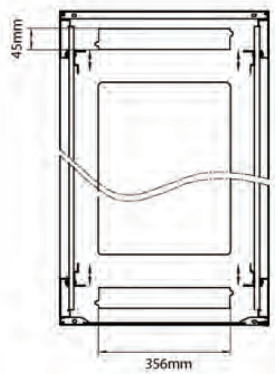

Product Specifications

Feature	Values
Number of rack units (RU)	47
Model	Comms Rack
Width	600 mm
Depth	600 mm
Height	2207 mm
Colour	Grey
Number of doors	2
Front door material	Glass
Front door locking system	One point
Rear door material	Steel
Rear door locking system	One point
Max. load capacity	600 kg

Standards

Standard	Detail
ANSI/EIA-310-E	Electronic Industries Association standard for horizontal spacing, vertical hole spacing, rack opening and front panel width
BS EN 60297-3-100:2009	Mechanical structures for electronic equipment. Dimensions of mechanical structures of the 482,6 mm (19 in) series. Basic dimensions of front panels, subracks, chassis, racks and cabinets
DIN 41494 Part 1 & 7	Panel Mounting Racks For Electronics Equipments; Racks And Panels, Dimensions; Dimensions of cabinets and suites of racks

Item Code: 542-4766-GSBN-GW

excel
without compromise.

Exploded view

Environ CR600 47U Rack 600x600mm Glass (F) Steel (R) B/Panels No/Mgmt Grey White

Item Code: 542-4766-GSBN-GW

Product drawings

Front

Side

Rear

Roof

Base

Base Cut Out Dimensions

380 mm Wide
by
276 mm Deep (600 mm deep rack)
476 mm Deep (800 mm deep rack)
676 mm Deep (1000 mm deep rack)

Part Number Table

Part Number	Description
542-1566-GSBN-BK	Environ CR600 15U Rack 600x600mm Glass (F) Steel (R) B/Panels No/Mgmt Black
542-1566-GSBN-BK-FP	Environ CR600 15U Rack 600x600mm Glass (F) Steel (R) B/Panels No/Mgmt Black - F/Pack