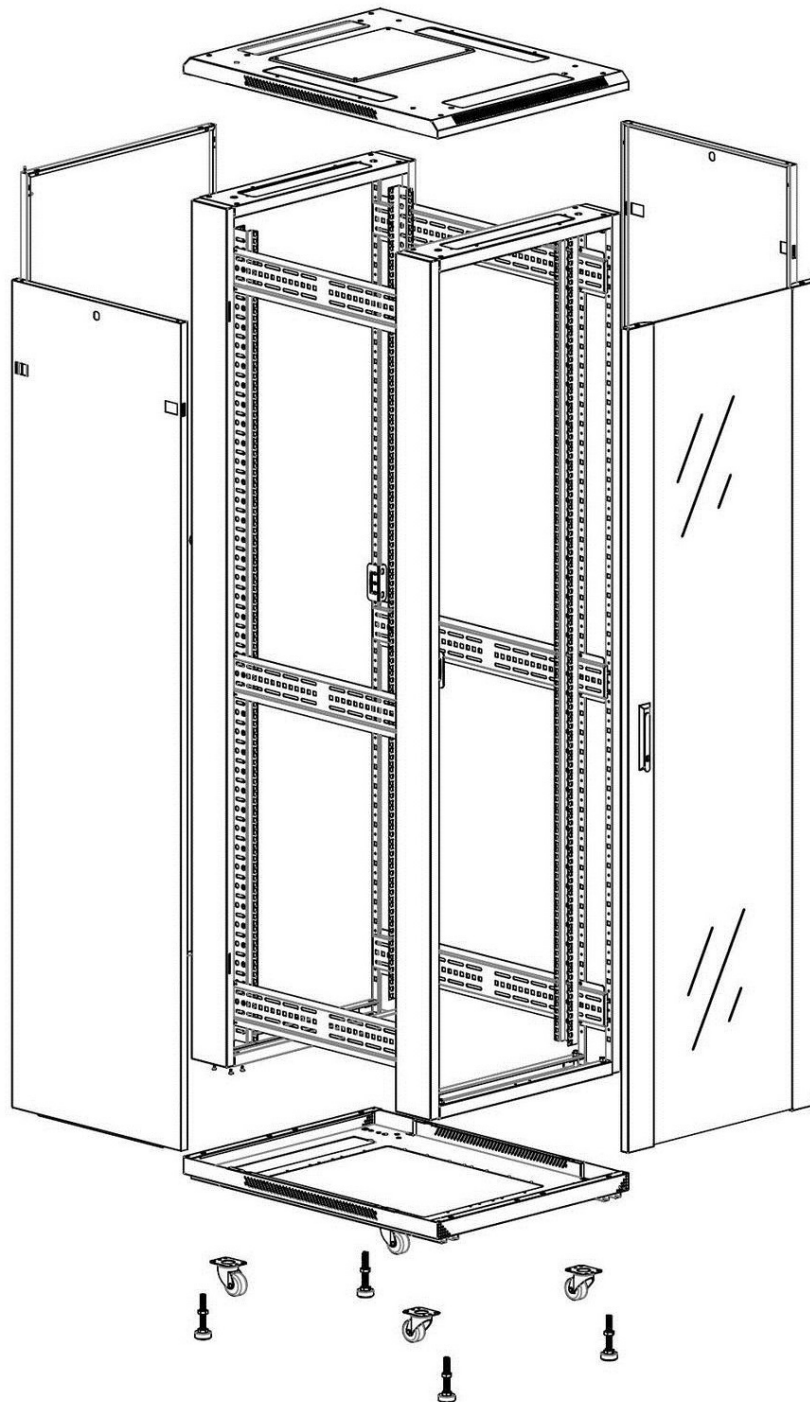

Environ CR600 47U Rack 600x600mm Glass (F) Steel
(R) B/Panels No/Mgmt Grey White

Item Code: 542-4766-GSBN-GW

excel
without compromise.

Exploded view