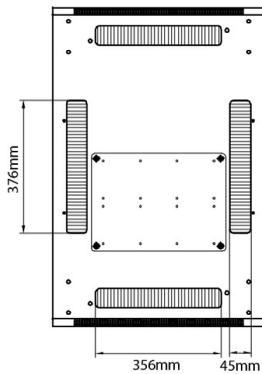

Product Specifications

Feature	Values
Number of rack units (RU)	47
Model	Comms Rack
Width	600 mm
Depth	600 mm
Height	2207 mm
Colour	Grey
Number of doors	2
Front door material	Glass
Front door locking system	One point
Rear door material	Steel
Rear door locking system	One point
Max. load capacity	600 kg

Additional specifications

Features	Values
Material	SPCC Cold Rolled Steel
19" Rails	2.0 mm thick
Side Panels	1.0 mm thick
Other	1.2 mm thick
Front door	Swing handle cam lock
Rear door	Barrel lock
Side panels lock	Single point barrel lock
Jacking feet additional height	50-80 mm
Castors additional height	70 mm

Standards

Standard	Detail
ANSI/EIA-310-E	Electronic Industries Association standard for horizontal spacing, vertical hole spacing, rack opening and front panel width
BS EN 60297-3-100:2009	Mechanical structures for electronic equipment. Dimensions of mechanical structures of the 482,6 mm (19 in) series. Basic dimensions of front panels, subracks, chassis, racks and cabinets
DIN 41494 Part 1 & 7	Panel Mounting Racks For Electronics Equipments; Racks And Panels, Dimensions; Dimensions of cabinets and suites of racks

Rear

Roof

Base

Base Cut Out Dimensions

380 mm Wide
by
276 mm Deep (600 mm deep rack)
476 mm Deep (800 mm deep rack)
676 mm Deep (1000 mm deep rack)

Part Number Table

Part Number	Description
542-1566-GSBN-BK	Environ CR600 15U Rack 600x600mm Glass (F) Steel (R) B/Panels No/Mgmt Black
542-1566-GSBN-BK-FP	Environ CR600 15U Rack 600x600mm Glass (F) Steel (R) B/Panels No/Mgmt Black - F/Pack