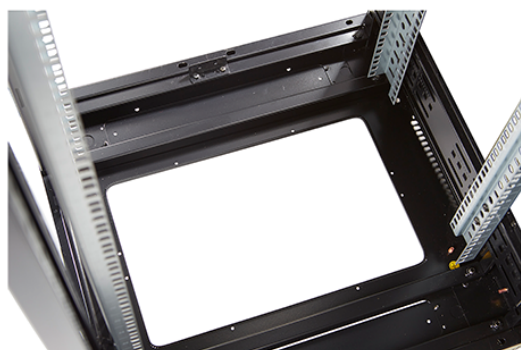

Large base entry