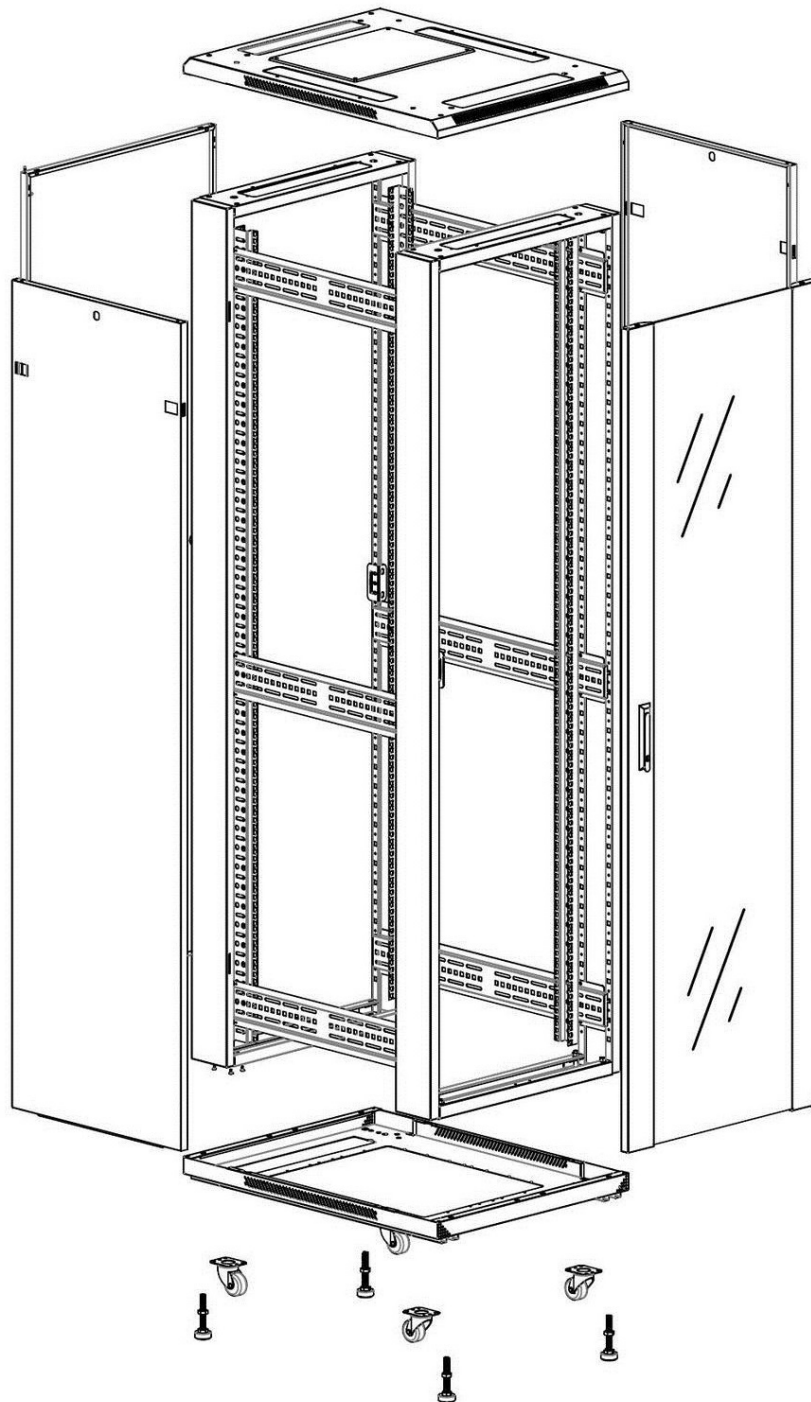

Environ CR600 47U Rack 600x600mm Glass (F) Steel
(R) B/Panels No/Mgmt Black - F/Pack

Item Code: 542-4766-GSBN-BK-FP

excel
without compromise.

Exploded view