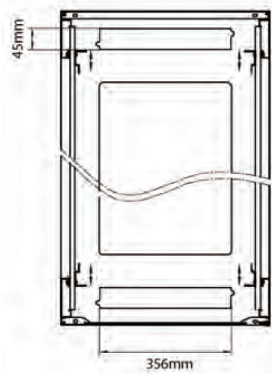

## Product Specifications

Feature	Values
Number of rack units (RU)	47
Model	Comms Rack
Width	600 mm
Depth	600 mm
Height	2207 mm
Colour	Black
Number of doors	2
Front door material	Glass
Front door locking system	One point
Rear door material	Steel
Rear door locking system	One point
Max. load capacity	600 kg

## Standards

Standard	Detail
ANSI/EIA-310-E	Electronic Industries Association standard for horizontal spacing, vertical hole spacing, rack opening and front panel width
BS EN 60297-3-100:2009	Mechanical structures for electronic equipment. Dimensions of mechanical structures of the 482,6 mm (19 in) series. Basic dimensions of front panels, subracks, chassis, racks and cabinets
DIN 41494 Part 1 & 7	Panel Mounting Racks For Electronics Equipments; Racks And Panels, Dimensions; Dimensions of cabinets and suites of racks

Front

Side

Rear

Roof

Base

Base Cut Out Dimensions

- 380 mm Wide
- by
- 276 mm Deep (600 mm deep rack)
- 476 mm Deep (800 mm deep rack)
- 676 mm Deep (1000 mm deep rack)

Part Number Table