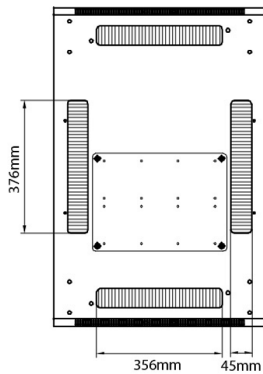

## Product Specifications

Feature	Values
Number of rack units (RU)	47
Model	Comms Rack
Width	600 mm
Depth	600 mm
Height	2207 mm
Colour	Black
Number of doors	2
Front door material	Glass
Front door locking system	One point
Rear door material	Steel
Rear door locking system	One point
Max. load capacity	600 kg

## Additional specifications

Features	Values
Material	SPCC Cold Rolled Steel
19" Rails	2.0 mm thick
Side Panels	1.0 mm thick
Other	1.2 mm thick
Front door	Swing handle cam lock
Rear door	Barrel lock
Side panels lock	Single point barrel lock
Jacking feet additional height	50-80 mm
Castors additional height	70 mm

## Standards

Standard	Detail
ANSI/EIA-310-E	Electronic Industries Association standard for horizontal spacing, vertical hole spacing, rack opening and front panel width
BS EN 60297-3-100:2009	Mechanical structures for electronic equipment. Dimensions of mechanical structures of the 482,6 mm (19 in) series. Basic dimensions of front panels, subracks, chassis, racks and cabinets
DIN 41494 Part 1 & 7	Panel Mounting Racks For Electronics Equipments; Racks And Panels, Dimensions; Dimensions of cabinets and suites of racks

Front

Side

Rear

Roof

Base

Base Cut Out Dimensions

- 380 mm Wide
- by
- 276 mm Deep (600 mm deep rack)
- 476 mm Deep (800 mm deep rack)
- 676 mm Deep (1000 mm deep rack)

Part Number Table