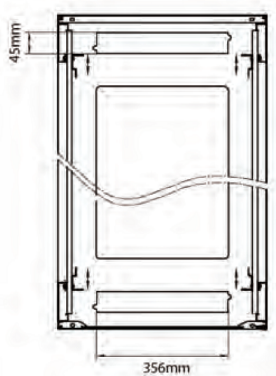

Product Specifications

Feature	Values
Number of rack units (RU)	47
Model	Comms Rack
Width	600 mm
Depth	600 mm
Height	2207 mm
Colour	Black
Number of doors	2
Front door material	Glass
Front door locking system	One point
Rear door material	Steel
Rear door locking system	One point
Max. load capacity	600 kg

Additional specifications

Features	Values
Material	SPCC Cold Rolled Steel
19" Rails	2.0 mm thick
Side Panels	1.0 mm thick
Other	1.2 mm thick
Front door	Swing handle cam lock
Rear door	Barrel lock
Side panels lock	Single point barrel lock
Jacking feet additional height	50-80 mm
Castors additional height	70 mm

Standards

Standard	Detail
ANSI/EIA-310-E	Electronic Industries Association standard for horizontal spacing, vertical hole spacing, rack opening and front panel width
BS EN 60297-3-100:2009	Mechanical structures for electronic equipment. Dimensions of mechanical structures of the 482,6 mm (19 in) series. Basic dimensions of front panels, subracks, chassis, racks and cabinets
DIN 41494 Part 1 & 7	Panel Mounting Racks For Electronics Equipments; Racks And Panels, Dimensions; Dimensions of cabinets and suites of racks

Rear

Roof

Base

Base Cut Out Dimensions

380 mm Wide
by
276 mm Deep (600 mm deep rack)
476 mm Deep (800 mm deep rack)
676 mm Deep (1000 mm deep rack)

Part Number Table

Part Number	Description
542-1566-GSBN-BK	Environ CR600 15U Rack 600x600mm Glass (F) Steel (R) B/Panels No/Mgmt Black
542-1566-GSBN-BK-FP	Environ CR600 15U Rack 600x600mm Glass (F) Steel (R) B/Panels No/Mgmt Black - F/Pack