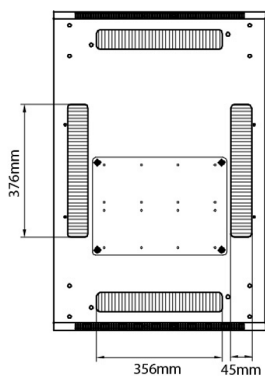

Product Specifications

Feature	Values
Number of rack units (RU)	47
Model	Comms Rack
Width	600 mm
Depth	600 mm
Height	2207 mm
Colour	Black
Number of doors	2
Front door material	Glass
Front door locking system	One point
Rear door material	Steel
Rear door locking system	One point
Max. load capacity	600 kg

Additional specifications

Features	Values
Material	SPCC Cold Rolled Steel
19" Rails	2.0 mm thick
Side Panels	1.0 mm thick
Other	1.2 mm thick
Front door	Swing handle cam lock
Rear door	Barrel lock
Side panels lock	Single point barrel lock
Jacking feet additional height	50-80 mm
Castors additional height	70 mm

Standards

Standard	Detail
ANSI/EIA-310-E	Electronic Industries Association standard for horizontal spacing, vertical hole spacing, rack opening and front panel width
BS EN 60297-3-100:2009	Mechanical structures for electronic equipment. Dimensions of mechanical structures of the 482,6 mm (19 in) series. Basic dimensions of front panels, subracks, chassis, racks and cabinets
DIN 41494 Part 1 & 7	Panel Mounting Racks For Electronics Equipments; Racks And Panels, Dimensions; Dimensions of cabinets and suites of racks

Rear

Roof

Base

Base Cut Out Dimensions

380 mm Wide
by
276 mm Deep (600 mm deep rack)
476 mm Deep (800 mm deep rack)
676 mm Deep (1000 mm deep rack)

Part Number Table

Part Number	Description
542-1566-GSBN-BK	Environ CR600 15U Rack 600x600mm Glass (F) Steel (R) B/Panels No/Mgmt Black
542-1566-GSBN-BK-FP	Environ CR600 15U Rack 600x600mm Glass (F) Steel (R) B/Panels No/Mgmt Black - F/Pack