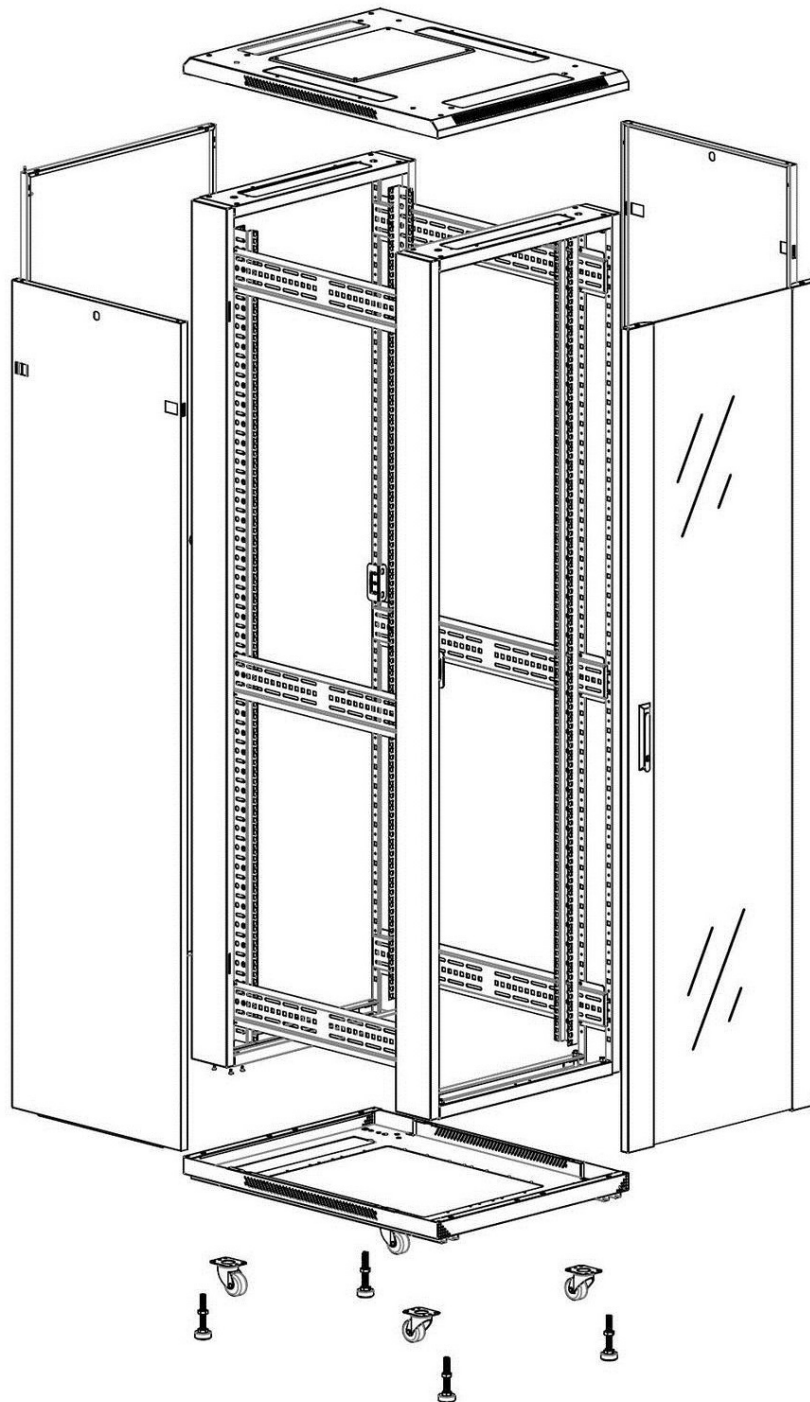

Environ CR600 47U Rack 600x600mm Glass (F) Steel
(R) B/Panels No/Mgmt Black

Item Code: 542-4766-GSBN-BK

excel
without compromise.

Exploded view