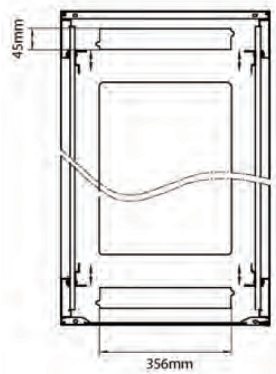

Product Specifications

Feature	Values
Number of rack units (RU)	47
Model	Comms Rack
Width	600 mm
Depth	1000 mm
Height	2207 mm
Colour	Grey
Number of doors	2
Front door material	Glass
Front door locking system	One point
Rear door material	Steel
Rear door locking system	One point
Max. load capacity	600 kg

Standards

Standard	Detail
ANSI/EIA-310-E	Electronic Industries Association standard for horizontal spacing, vertical hole spacing, rack opening and front panel width
BS EN 60297-3-100:2009	Mechanical structures for electronic equipment. Dimensions of mechanical structures of the 482,6 mm (19 in) series. Basic dimensions of front panels, subracks, chassis, racks and cabinets
DIN 41494 Part 1 & 7	Panel Mounting Racks For Electronics Equipments; Racks And Panels, Dimensions; Dimensions of cabinets and suites of racks

Roof

Base

Base Cut Out Dimensions

380 mm Wide
by
276 mm Deep (600 mm deep rack)
476 mm Deep (800 mm deep rack)
676 mm Deep (1000 mm deep rack)

Part Number Table

Part Number	Description
542-1566-GSBN-BK	Environ CR600 15U Rack 600x600mm Glass (F) Steel (R) B/Panels No/Mgmt Black
542-1566-GSBN-BK-FP	Environ CR600 15U Rack 600x600mm Glass (F) Steel (R) B/Panels No/Mgmt Black - F/Pack