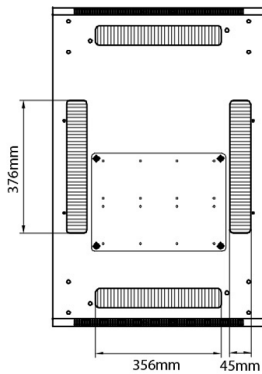

Product Specifications

Feature	Values
Number of rack units (RU)	47
Model	Comms Rack
Width	600 mm
Depth	1000 mm
Height	2207 mm
Colour	Grey
Number of doors	2
Front door material	Glass
Front door locking system	One point
Rear door material	Steel
Rear door locking system	One point
Max. load capacity	600 kg

Additional specifications

Features	Values
Material	SPCC Cold Rolled Steel
19" Rails	2.0 mm thick
Side Panels	1.0 mm thick
Other	1.2 mm thick
Front door	Swing handle cam lock
Rear door	Barrel lock
Side panels lock	Single point barrel lock
Jacking feet additional height	50-80 mm
Castors additional height	70 mm

Standards

Standard	Detail
ANSI/EIA-310-E	Electronic Industries Association standard for horizontal spacing, vertical hole spacing, rack opening and front panel width
BS EN 60297-3-100:2009	Mechanical structures for electronic equipment. Dimensions of mechanical structures of the 482,6 mm (19 in) series. Basic dimensions of front panels, subracks, chassis, racks and cabinets
DIN 41494 Part 1 & 7	Panel Mounting Racks For Electronics Equipments; Racks And Panels, Dimensions; Dimensions of cabinets and suites of racks

Roof

Base

Base Cut Out Dimensions

380 mm Wide
by
276 mm Deep (600 mm deep rack)
476 mm Deep (800 mm deep rack)
676 mm Deep (1000 mm deep rack)

Part Number Table

Part Number	Description
542-1566-GSBN-BK	Environ CR600 15U Rack 600x600mm Glass (F) Steel (R) B/Panels No/Mgmt Black
542-1566-GSBN-BK-FP	Environ CR600 15U Rack 600x600mm Glass (F) Steel (R) B/Panels No/Mgmt Black - F/Pack