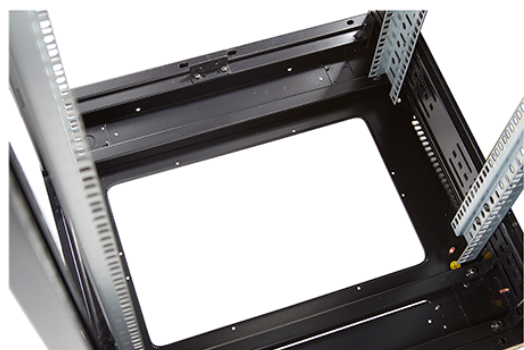

Large base entry