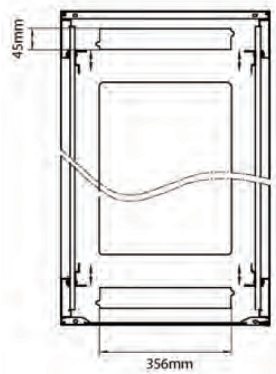

Standards

| Standard | Detail |
|------------------------|---|
| ANSI/EIA-310-E | Electronic Industries Association standard for horizontal spacing, vertical hole spacing, rack opening and front panel width |
| BS EN 60297-3-100:2009 | Mechanical structures for electronic equipment. Dimensions of mechanical structures of the 482,6 mm (19 in) series. Basic dimensions of front panels, subracks, chassis, racks and cabinets |
| DIN 41494 Part 1 & 7 | Panel Mounting Racks For Electronics Equipments; Racks And Panels, Dimensions; Dimensions of cabinets and suites of racks |

Base

Base Cut Out Dimensions

380 mm Wide
by
276 mm Deep (600 mm deep rack)
476 mm Deep (800 mm deep rack)
676 mm Deep (1000 mm deep rack)

Part Number Table

| Part Number | Description |
|---------------------|--|
| 542-1566-GSBN-BK | Environ CR600 15U Rack 600x600mm Glass (F) Steel (R) B/Panels No/Mgmt Black |
| 542-1566-GSBN-BK-FP | Environ CR600 15U Rack 600x600mm Glass (F) Steel (R) B/Panels No/Mgmt Black - F/Pack |