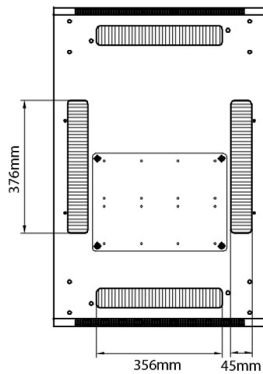

Environ CR600 47U Rack 600x1000mm Glass (F)
Steel (R) B/Panels No/Mgmt Grey White

Item Code: 542-47610-GSBN-GW

Product drawings

Roof

Base Cut Out Dimensions

380 mm Wide
by
276 mm Deep (600 mm deep rack)
476 mm Deep (800 mm deep rack)
676 mm Deep (1000 mm deep rack)

Part Number Table

Part Number	Description
542-1566-GSBN-BK	Environ CR600 15U Rack 600x600mm Glass (F) Steel (R) B/Panels No/Mgmt Black
542-1566-GSBN-BK-FP	Environ CR600 15U Rack 600x600mm Glass (F) Steel (R) B/Panels No/Mgmt Black - F/Pack