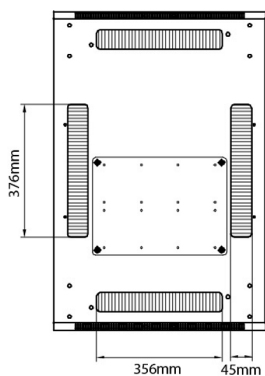

Product Specifications

Feature	Values
Number of rack units (RU)	47
Model	Comms Rack
Width	600 mm
Depth	1000 mm
Height	2207 mm
Colour	Black
Number of doors	2
Front door material	Glass
Front door locking system	One point
Rear door material	Steel
Rear door locking system	One point
Max. load capacity	600 kg

Standards

Standard	Detail
ANSI/EIA-310-E	Electronic Industries Association standard for horizontal spacing, vertical hole spacing, rack opening and front panel width
BS EN 60297-3-100:2009	Mechanical structures for electronic equipment. Dimensions of mechanical structures of the 482,6 mm (19 in) series. Basic dimensions of front panels, subracks, chassis, racks and cabinets
DIN 41494 Part 1 & 7	Panel Mounting Racks For Electronics Equipments; Racks And Panels, Dimensions; Dimensions of cabinets and suites of racks

excel
without compromise.

Exploded view

Environ CR600 47U Rack 600x1000mm Glass (F)
Steel (R) B/Panels No/Mgmt Black - F/Pack

Item Code: 542-47610-GSBN-BK-FP

Product drawings

Front

Side

Rear

Roof

Base

Base Cut Out Dimensions

380 mm Wide
by
276 mm Deep (600 mm deep rack)
476 mm Deep (800 mm deep rack)
676 mm Deep (1000 mm deep rack)

Part Number Table

Part Number	Description
542-1566-GSBN-BK	Environ CR600 15U Rack 600x600mm Glass (F) Steel (R) B/Panels No/Mgmt Black
542-1566-GSBN-BK-FP	Environ CR600 15U Rack 600x600mm Glass (F) Steel (R) B/Panels No/Mgmt Black - F/Pack