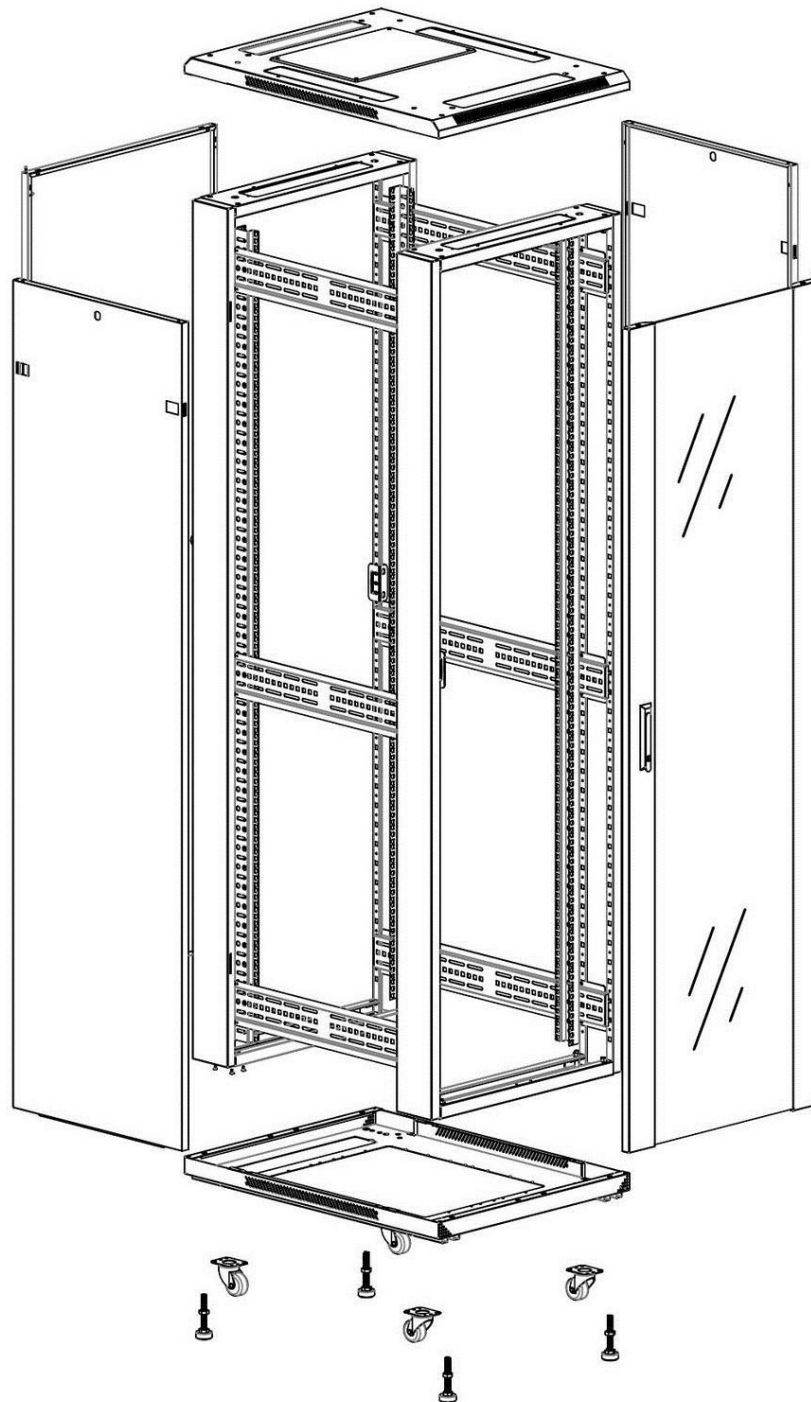

Environ CR600 47U Rack 600x1000mm Glass (F)
Steel (R) B/Panels No/Mgmt Black - F/Pack

Item Code: 542-47610-GSBN-BK-FP

excel
without compromise.

Exploded view