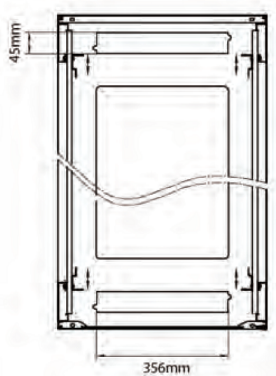

Product Specifications

Feature	Values
Number of rack units (RU)	47
Model	Comms Rack
Width	600 mm
Depth	1000 mm
Height	2207 mm
Colour	Black
Number of doors	2
Front door material	Glass
Front door locking system	One point
Rear door material	Steel
Rear door locking system	One point
Max. load capacity	600 kg

Standards

Standard	Detail
ANSI/EIA-310-E	Electronic Industries Association standard for horizontal spacing, vertical hole spacing, rack opening and front panel width
BS EN 60297-3-100:2009	Mechanical structures for electronic equipment. Dimensions of mechanical structures of the 482,6 mm (19 in) series. Basic dimensions of front panels, subracks, chassis, racks and cabinets
DIN 41494 Part 1 & 7	Panel Mounting Racks For Electronics Equipments; Racks And Panels, Dimensions; Dimensions of cabinets and suites of racks

excel
without compromise.

Exploded view

Environ CR600 47U Rack 600x1000mm Glass (F)
Steel (R) B/Panels No/Mgmt Black - F/Pack

Item Code: 542-47610-GSBN-BK-FP

Product drawings

Front

Side

Rear

Roof

Base

Base Cut Out Dimensions

380 mm Wide
by
276 mm Deep (600 mm deep rack)
476 mm Deep (800 mm deep rack)
676 mm Deep (1000 mm deep rack)

Part Number Table

Part Number	Description
542-1566-GSBN-BK	Environ CR600 15U Rack 600x600mm Glass (F) Steel (R) B/Panels No/Mgmt Black
542-1566-GSBN-BK-FP	Environ CR600 15U Rack 600x600mm Glass (F) Steel (R) B/Panels No/Mgmt Black - F/Pack