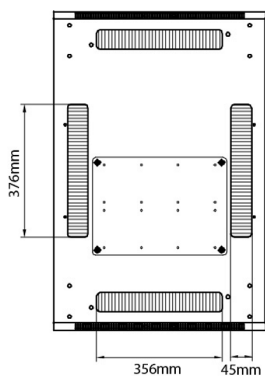

Environ CR600 47U Rack 600x1000mm Glass (F) Steel (R) B/Panels No/Mgmt Black

Item Code: 542-47610-GSBN-BK

Product drawings

Roof

Base Cut Out Dimensions

380 mm Wide
by
276 mm Deep (600 mm deep rack)
476 mm Deep (800 mm deep rack)
676 mm Deep (1000 mm deep rack)

Part Number Table

Part Number	Description
542-1566-GSBN-BK	Environ CR600 15U Rack 600x600mm Glass (F) Steel (R) B/Panels No/Mgmt Black
542-1566-GSBN-BK-FP	Environ CR600 15U Rack 600x600mm Glass (F) Steel (R) B/Panels No/Mgmt Black - F/Pack