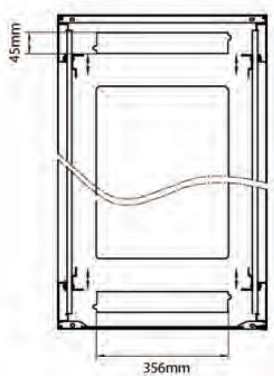

Product Specifications

Feature	Values
Number of rack units (RU)	47
Model	Comms Rack
Width	600 mm
Depth	1000 mm
Height	2207 mm
Colour	Black
Number of doors	2
Front door material	Glass
Front door locking system	One point
Rear door material	Steel
Rear door locking system	One point
Max. load capacity	600 kg

Standards

Standard	Detail
ANSI/EIA-310-E	Electronic Industries Association standard for horizontal spacing, vertical hole spacing, rack opening and front panel width
BS EN 60297-3-100:2009	Mechanical structures for electronic equipment. Dimensions of mechanical structures of the 482,6 mm (19 in) series. Basic dimensions of front panels, subracks, chassis, racks and cabinets
DIN 41494 Part 1 & 7	Panel Mounting Racks For Electronics Equipments; Racks And Panels, Dimensions; Dimensions of cabinets and suites of racks

Exploded view

Environ CR600 47U Rack 600x1000mm Glass (F) Steel (R) B/Panels No/Mgmt Black

Item Code: 542-47610-GSBN-BK

Product drawings

Front

Side

Rear

Roof

Base

Base Cut Out Dimensions

380 mm Wide
by
276 mm Deep (600 mm deep rack)
476 mm Deep (800 mm deep rack)
676 mm Deep (1000 mm deep rack)

Part Number Table

Part Number	Description
542-1566-GSBN-BK	Environ CR600 15U Rack 600x600mm Glass (F) Steel (R) B/Panels No/Mgmt Black
542-1566-GSBN-BK-FP	Environ CR600 15U Rack 600x600mm Glass (F) Steel (R) B/Panels No/Mgmt Black - F/Pack