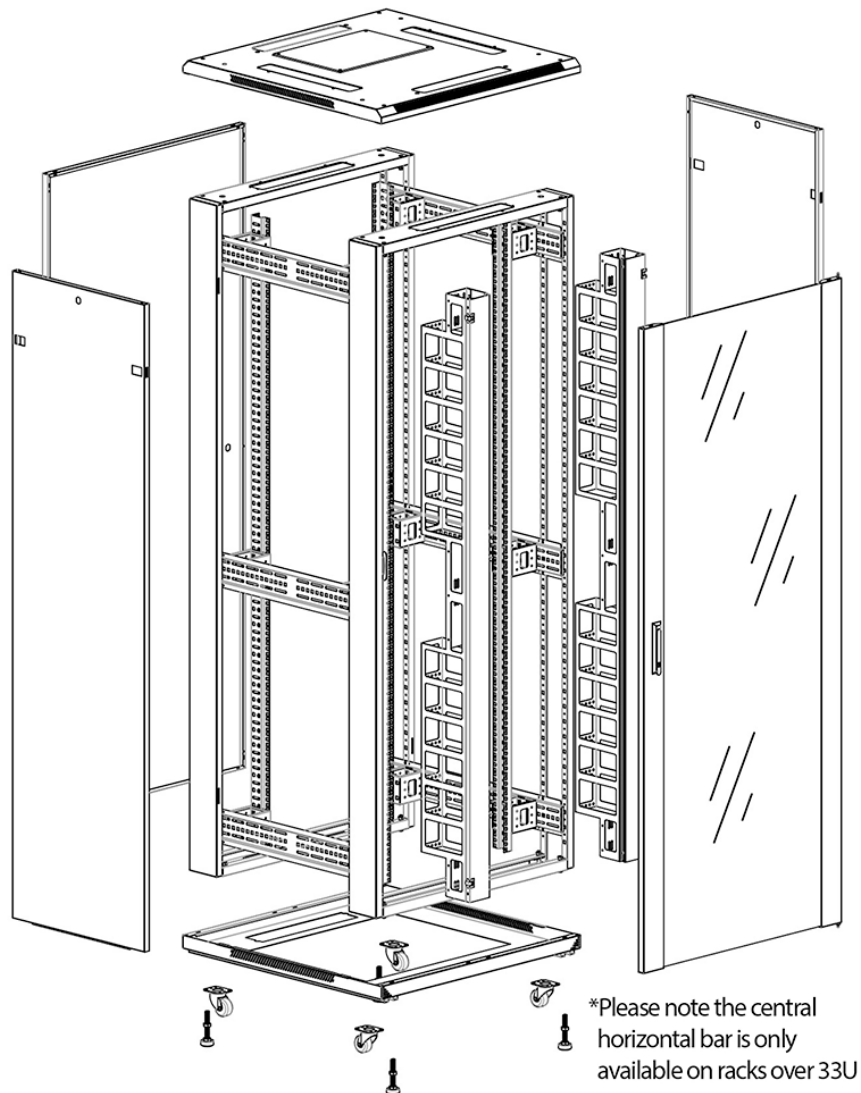

Environ CR800 42U Rack 800x800mm Glass (F) Steel
(R) B/Panels F/Mgmt Grey White - F/Pack

Item Code: 542-4288-GSBF-GW-FP

excel
without compromise.

Product drawings