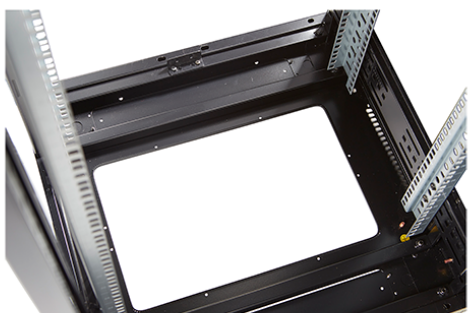

✕ Large cut out in base for cable entry

✕ Brush strip cable entry in roof and base of rack

✕ IP20 when fitted with base plate

✕ Racks supplied assembled or flat packed

Product Overview

Environ CR800 Comms Racks are a versatile range of 800mm wide racks with features suitable for a wide range of applications within the data, security, audio visual and telecommunications markets.

Product images

Four-way brush entry roof panel

Quick-slam latch side panels

Swing handle glass front door

Steel rear door

Large base entry

High-density vertical cable management

Environ CR800 42U Rack 800x800mm Glass (F) Steel
(R) B/Panels F/Mgmt Grey White - F/Pack