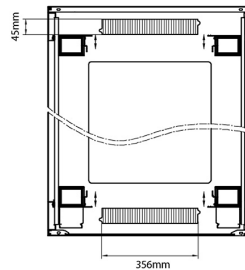

Standards

Standard	Detail
ANSI/EIA-310-E	Electronic Industries Association standard for horizontal spacing, vertical hole spacing, rack opening and front panel width
BS EN 60297-3-100:2009	Mechanical structures for electronic equipment. Dimensions of mechanical structures of the 482,6 mm (19 in) series. Basic dimensions of front panels, subracks, chassis, racks and cabinets
DIN 41494 Part 1 & 7	Panel Mounting Racks For Electronics Equipments; Racks And Panels, Dimensions; Dimensions of cabinets and suites of racks

Front

Side

Rear

Roof

Base

Base Cut Out Dimensions

580 mm Wide
 by
 276 mm Deep (600 mm deep rack)
 476 mm Deep (800 mm deep rack)
 676 mm Deep (1000 mm deep rack)

Part Number Table