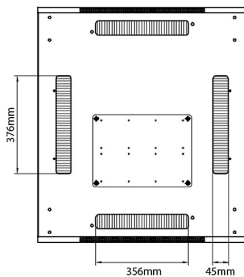

Product Specifications

Feature	Values
Number of rack units (RU)	42
Model	Comms Rack
Width	800 mm
Depth	800 mm
Height	2070 mm
Colour	Grey
Number of doors	2
Front door material	Glass
Front door locking system	One point
Rear door material	Steel
Rear door locking system	One point

Standards

Standard	Detail
ANSI/EIA-310-E	Electronic Industries Association standard for horizontal spacing, vertical hole spacing, rack opening and front panel width
BS EN 60297-3-100:2009	Mechanical structures for electronic equipment. Dimensions of mechanical structures of the 482,6 mm (19 in) series. Basic dimensions of front panels, subracks, chassis, racks and cabinets
DIN 41494 Part 1 & 7	Panel Mounting Racks For Electronics Equipments; Racks And Panels, Dimensions; Dimensions of cabinets and suites of racks

Front

Side

Rear

Roof

Base

Base Cut Out Dimensions

580 mm Wide
 by
 276 mm Deep (600 mm deep rack)
 476 mm Deep (800 mm deep rack)
 676 mm Deep (1000 mm deep rack)

Part Number Table