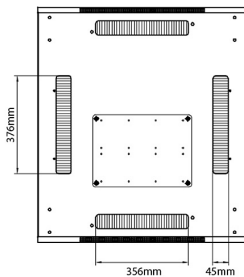

Product Specifications

Feature	Values
Number of rack units (RU)	42
Model	Comms Rack
Width	800 mm
Depth	800 mm
Height	2070 mm
Colour	Grey
Number of doors	2
Front door material	Glass
Front door locking system	One point
Rear door material	Steel
Rear door locking system	One point

Standards

Standard	Detail
ANSI/EIA-310-E	Electronic Industries Association standard for horizontal spacing, vertical hole spacing, rack opening and front panel width
BS EN 60297-3-100:2009	Mechanical structures for electronic equipment. Dimensions of mechanical structures of the 482,6 mm (19 in) series. Basic dimensions of front panels, subracks, chassis, racks and cabinets
DIN 41494 Part 1 & 7	Panel Mounting Racks For Electronics Equipments; Racks And Panels, Dimensions; Dimensions of cabinets and suites of racks

Roof

Base

Base Cut Out Dimensions

580 mm Wide
by
276 mm Deep (600 mm deep rack)
476 mm Deep (800 mm deep rack)
676 mm Deep (1000 mm deep rack)

Part Number Table

Part Number	Description
542-2486-GSBF-BK	Environ CR800 24U Rack 800x600mm Glass (F) Steel (R) B/Panels F/Mgmt Black
542-2486-GSBF-BK-FP	Environ CR800 24U Rack 800x600mm Glass (F) Steel (R) B/Panels F/Mgmt Black - F/Pack