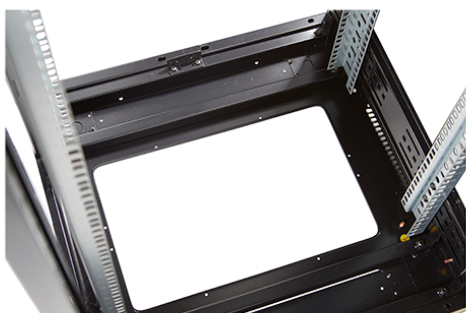

✕ Large cut out in base for cable entry

✕ Brush strip cable entry in roof and base of rack

✕ IP20 when fitted with base plate

✕ Racks supplied assembled or flat packed

Product Overview

Environ CR800 Comms Racks are a versatile range of 800mm wide racks with features suitable for a wide range of applications within the data, security, audio visual and telecommunications markets.

Product images

Four-way brush entry roof panel

Quick-slam latch side panels

Swing handle glass front door

Steel rear door

Large base entry

High-density vertical cable management

Environ CR800 42U Rack 800x800mm Glass (F) Steel
(R) B/Panels F/Mgmt Grey White