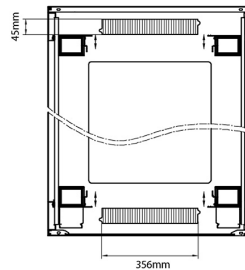

Product Specifications

Feature	Values
Number of rack units (RU)	42
Model	Comms Rack
Width	800 mm
Depth	800 mm
Height	2070 mm
Colour	Grey
Number of doors	2
Front door material	Glass
Front door locking system	One point
Rear door material	Steel
Rear door locking system	One point

Standards

Standard	Detail
ANSI/EIA-310-E	Electronic Industries Association standard for horizontal spacing, vertical hole spacing, rack opening and front panel width
BS EN 60297-3-100:2009	Mechanical structures for electronic equipment. Dimensions of mechanical structures of the 482,6 mm (19 in) series. Basic dimensions of front panels, subracks, chassis, racks and cabinets
DIN 41494 Part 1 & 7	Panel Mounting Racks For Electronics Equipments; Racks And Panels, Dimensions; Dimensions of cabinets and suites of racks

Roof

Base

Base Cut Out Dimensions

580 mm Wide
by
276 mm Deep (600 mm deep rack)
476 mm Deep (800 mm deep rack)
676 mm Deep (1000 mm deep rack)

Part Number Table

Part Number	Description
542-2486-GSBF-BK	Environ CR800 24U Rack 800x600mm Glass (F) Steel (R) B/Panels F/Mgmt Black
542-2486-GSBF-BK-FP	Environ CR800 24U Rack 800x600mm Glass (F) Steel (R) B/Panels F/Mgmt Black - F/Pack