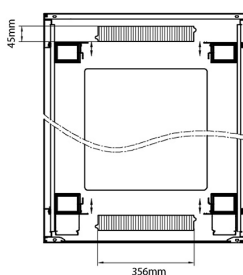

Product Specifications

Feature	Values
Number of rack units (RU)	42
Model	Comms Rack
Width	800 mm
Depth	600 mm
Height	2070 mm
Colour	Black
Number of doors	2
Front door material	Glass
Front door locking system	One point
Rear door material	Steel
Rear door locking system	One point

Standards

Standard	Detail
ANSI/EIA-310-E	Electronic Industries Association standard for horizontal spacing, vertical hole spacing, rack opening and front panel width
BS EN 60297-3-100:2009	Mechanical structures for electronic equipment. Dimensions of mechanical structures of the 482,6 mm (19 in) series. Basic dimensions of front panels, subracks, chassis, racks and cabinets
DIN 41494 Part 1 & 7	Panel Mounting Racks For Electronics Equipments; Racks And Panels, Dimensions; Dimensions of cabinets and suites of racks

Item Code: 542-4286-GSBF-BK-FP

Product drawings

Environ CR800 42U Rack 800x600mm Glass (F) Steel (R) B/Panels F/Mgmt Black - F/Pack

Item Code: 542-4286-GSBF-BK-FP

Product drawings

Front

Side

Rear

Roof

Base

Base Cut Out Dimensions

580 mm Wide
 by
 276 mm Deep (600 mm deep rack)
 476 mm Deep (800 mm deep rack)
 676 mm Deep (1000 mm deep rack)

Part Number Table

Part Number	Description
542-2486-GSBF-BK	Environ CR800 24U Rack 800x600mm Glass (F) Steel (R) B/Panels F/Mgmt Black
542-2486-GSBF-BK-FP	Environ CR800 24U Rack 800x600mm Glass (F) Steel (R) B/Panels F/Mgmt Black - F/Pack