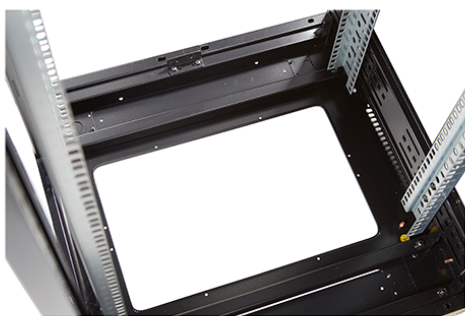

✕ Large cut out in base for cable entry

✕ Brush strip cable entry in roof and base of rack

✕ IP20 when fitted with base plate

✕ Racks supplied assembled or flat packed

Product Overview

Environ CR800 Comms Racks are a versatile range of 800mm wide racks with features suitable for a wide range of applications within the data, security, audio visual and telecommunications markets.

Product images

Four-way brush entry roof panel

Quick-slam latch side panels

Swing handle glass front door

Steel rear door

Large base entry

High-density vertical cable management

Environ CR800 42U Rack 800x600mm Glass (F) Steel
(R) B/Panels F/Mgmt Black - F/Pack