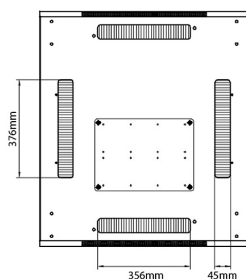

Product Specifications

Feature	Values
Number of rack units (RU)	42
Model	Comms Rack
Width	800 mm
Depth	600 mm
Height	2070 mm
Colour	Black
Number of doors	2
Front door material	Glass
Front door locking system	One point
Rear door material	Steel
Rear door locking system	One point

Standards

Standard	Detail
ANSI/EIA-310-E	Electronic Industries Association standard for horizontal spacing, vertical hole spacing, rack opening and front panel width
BS EN 60297-3-100:2009	Mechanical structures for electronic equipment. Dimensions of mechanical structures of the 482,6 mm (19 in) series. Basic dimensions of front panels, subracks, chassis, racks and cabinets
DIN 41494 Part 1 & 7	Panel Mounting Racks For Electronics Equipments; Racks And Panels, Dimensions; Dimensions of cabinets and suites of racks

Roof

Base

Base Cut Out Dimensions

580 mm Wide
 by
 276 mm Deep (600 mm deep rack)
 476 mm Deep (800 mm deep rack)
 676 mm Deep (1000 mm deep rack)

Part Number Table

Part Number	Description
542-2486-GSBF-BK	Environ CR800 24U Rack 800x600mm Glass (F) Steel (R) B/Panels F/Mgmt Black
542-2486-GSBF-BK-FP	Environ CR800 24U Rack 800x600mm Glass (F) Steel (R) B/Panels F/Mgmt Black - F/Pack