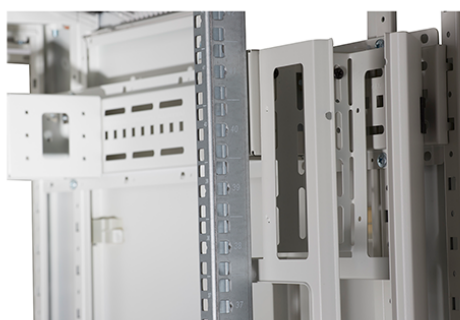

**Product images**

Four-way brush entry roof panel

Quick-slam latch side panels

Swing handle glass front door

Steel rear door

Large base entry

High-density vertical cable management

Environ CR800 42U Rack 800x800mm Glass (F) Steel  
(R) B/Panels F/Mgmt Black