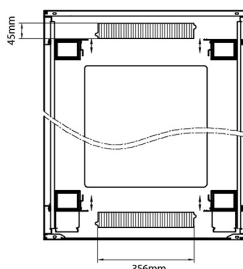

## Product Specifications

Feature	Values
Number of rack units (RU)	42
Model	Comms Rack
Width	800 mm
Depth	800 mm
Height	2070 mm
Colour	Black
Number of doors	2
Front door material	Glass
Front door locking system	One point
Rear door material	Steel
Rear door locking system	One point

## Standards

Standard	Detail
ANSI/EIA-310-E	Electronic Industries Association standard for horizontal spacing, vertical hole spacing, rack opening and front panel width
BS EN 60297-3-100:2009	Mechanical structures for electronic equipment. Dimensions of mechanical structures of the 482,6 mm (19 in) series. Basic dimensions of front panels, subracks, chassis, racks and cabinets
DIN 41494 Part 1 & 7	Panel Mounting Racks For Electronics Equipments; Racks And Panels, Dimensions; Dimensions of cabinets and suites of racks

## Product drawings

Front

Side

Rear

Roof

Base

### Base Cut Out Dimensions

580 mm Wide  
 by  
 276 mm Deep (600 mm deep rack)  
 476 mm Deep (800 mm deep rack)  
 676 mm Deep (1000 mm deep rack)