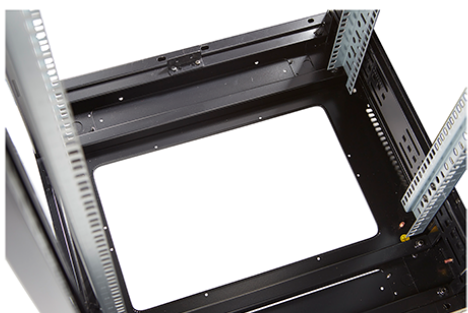

**Product images**

Four-way brush entry roof panel

Quick-slam latch side panels

Swing handle glass front door

Steel rear door

Large base entry

High-density vertical cable management

Environ CR800 42U Rack 800x800mm Glass (F) Steel  
(R) B/Panels F/Mgmt Black