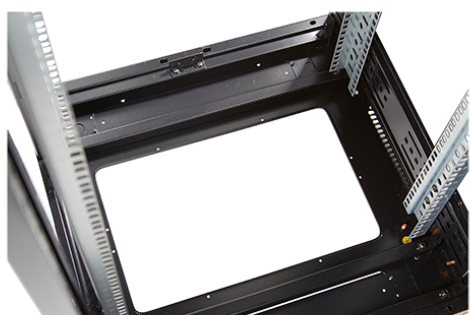

**Product images**

Four-way brush entry roof panel

Quick-slam latch side panels

Swing handle glass front door

Steel rear door

Large base entry

High-density vertical cable management

Environ CR800 42U Rack 800x600mm Glass (F) Steel  
(R) B/Panels F/Mgmt Grey White