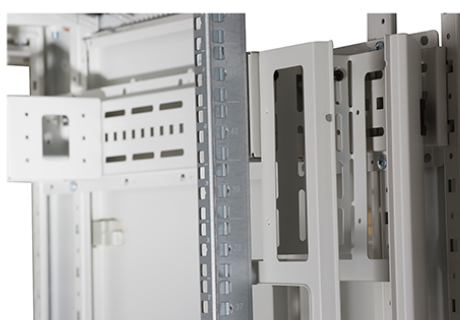

**Product images**

Four-way brush entry roof panel

Quick-slam latch side panels

Swing handle glass front door

Steel rear door

Large base entry

High-density vertical cable management

Environ CR800 42U Rack 800x600mm Glass (F) Steel  
(R) B/Panels F/Mgmt Grey White