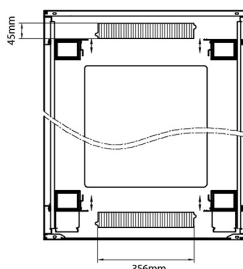

## Product Specifications

Feature	Values
Number of rack units (RU)	42
Model	Comms Rack
Width	800 mm
Depth	600 mm
Height	2070 mm
Colour	Grey
Number of doors	2
Front door material	Glass
Front door locking system	One point
Rear door material	Steel
Rear door locking system	One point

## Standards

Standard	Detail
ANSI/EIA-310-E	Electronic Industries Association standard for horizontal spacing, vertical hole spacing, rack opening and front panel width
BS EN 60297-3-100:2009	Mechanical structures for electronic equipment. Dimensions of mechanical structures of the 482,6 mm (19 in) series. Basic dimensions of front panels, subracks, chassis, racks and cabinets
DIN 41494 Part 1 & 7	Panel Mounting Racks For Electronics Equipments; Racks And Panels, Dimensions; Dimensions of cabinets and suites of racks

## Product drawings

Front

Side

Rear

Roof

Base

### Base Cut Out Dimensions

580 mm Wide  
 by  
 276 mm Deep (600 mm deep rack)  
 476 mm Deep (800 mm deep rack)  
 676 mm Deep (1000 mm deep rack)