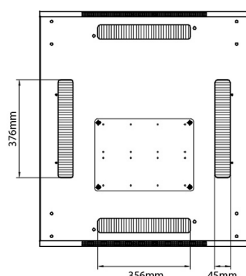

Product Specifications

Feature	Values
Number of rack units (RU)	42
Model	Comms Rack
Width	800 mm
Depth	600 mm
Height	2070 mm
Colour	Black
Number of doors	2
Front door material	Glass
Front door locking system	One point
Rear door material	Steel
Rear door locking system	One point

Standards

Standard	Detail
ANSI/EIA-310-E	Electronic Industries Association standard for horizontal spacing, vertical hole spacing, rack opening and front panel width
BS EN 60297-3-100:2009	Mechanical structures for electronic equipment. Dimensions of mechanical structures of the 482,6 mm (19 in) series. Basic dimensions of front panels, subracks, chassis, racks and cabinets
DIN 41494 Part 1 & 7	Panel Mounting Racks For Electronics Equipments; Racks And Panels, Dimensions; Dimensions of cabinets and suites of racks

Roof

Base

Base Cut Out Dimensions

580 mm Wide
 by
 276 mm Deep (600 mm deep rack)
 476 mm Deep (800 mm deep rack)
 676 mm Deep (1000 mm deep rack)

Part Number Table

Part Number	Description
542-2486-GSBF-BK	Environ CR800 24U Rack 800x600mm Glass (F) Steel (R) B/Panels F/Mgmt Black
542-2486-GSBF-BK-FP	Environ CR800 24U Rack 800x600mm Glass (F) Steel (R) B/Panels F/Mgmt Black - F/Pack