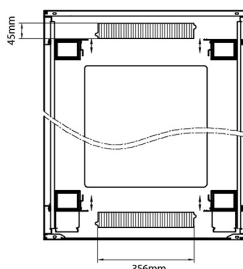

Product Specifications

Feature	Values
Number of rack units (RU)	42
Model	Comms Rack
Width	800 mm
Depth	600 mm
Height	2070 mm
Colour	Black
Number of doors	2
Front door material	Glass
Front door locking system	One point
Rear door material	Steel
Rear door locking system	One point

Standards

Standard	Detail
ANSI/EIA-310-E	Electronic Industries Association standard for horizontal spacing, vertical hole spacing, rack opening and front panel width
BS EN 60297-3-100:2009	Mechanical structures for electronic equipment. Dimensions of mechanical structures of the 482,6 mm (19 in) series. Basic dimensions of front panels, subracks, chassis, racks and cabinets
DIN 41494 Part 1 & 7	Panel Mounting Racks For Electronics Equipments; Racks And Panels, Dimensions; Dimensions of cabinets and suites of racks

Roof

Base

Base Cut Out Dimensions

580 mm Wide
 by
 276 mm Deep (600 mm deep rack)
 476 mm Deep (800 mm deep rack)
 676 mm Deep (1000 mm deep rack)

Part Number Table

Part Number	Description
542-2486-GSBF-BK	Environ CR800 24U Rack 800x600mm Glass (F) Steel (R) B/Panels F/Mgmt Black
542-2486-GSBF-BK-FP	Environ CR800 24U Rack 800x600mm Glass (F) Steel (R) B/Panels F/Mgmt Black - F/Pack