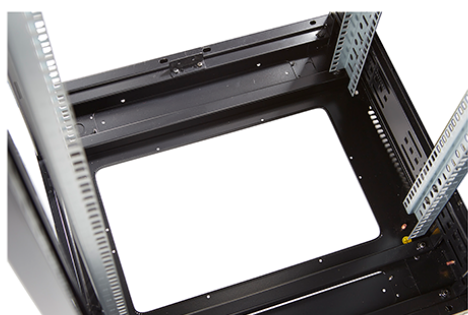

✕ Large cut out in base for cable entry

✕ Brush strip cable entry in roof and base of rack

✕ IP20 when fitted with base plate

✕ Racks supplied assembled or flat packed

Product Overview

Environ CR800 Comms Racks are a versatile range of 800mm wide racks with features suitable for a wide range of applications within the data, security, audio visual and telecommunications markets.

Product images

Four-way brush entry roof panel

Quick-slam latch side panels

Swing handle glass front door

Steel rear door

Large base entry

High-density vertical cable management

Environ CR800 42U Rack 800x600mm Glass (F) Steel
(R) B/Panels F/Mgmt Black