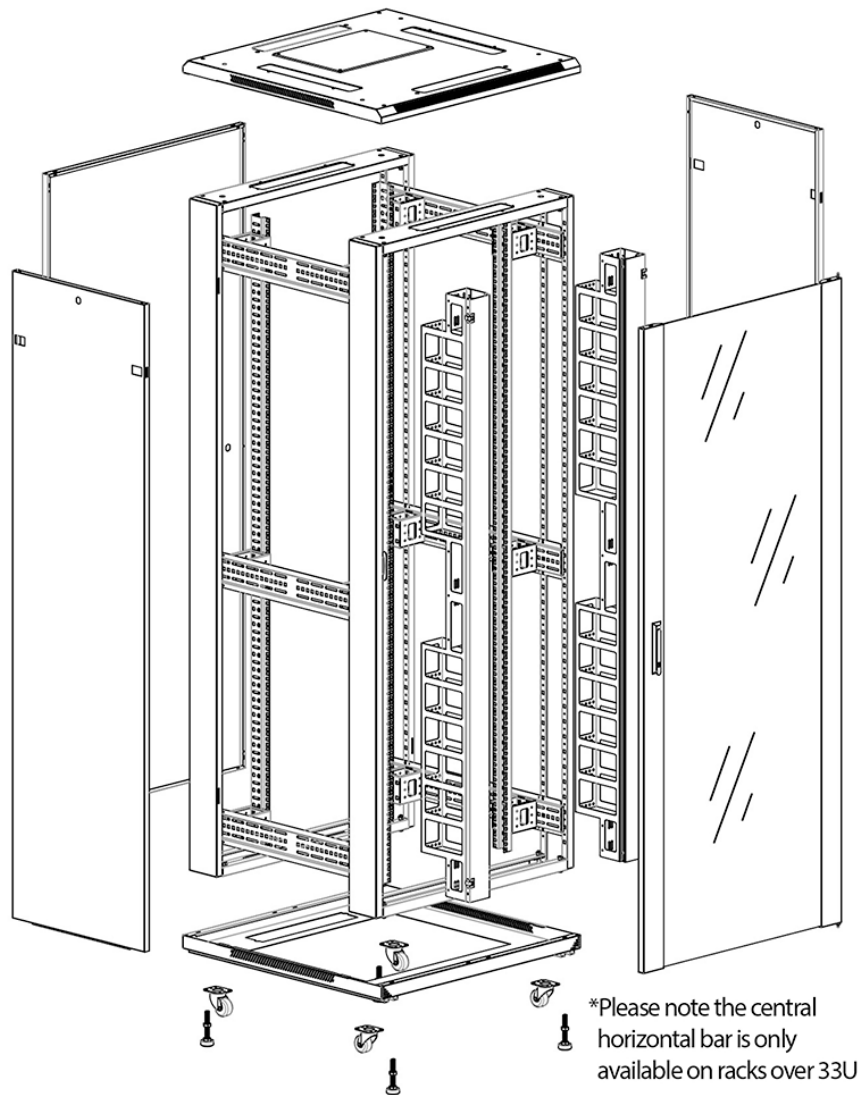

Environ CR800 42U Rack 800x600mm Glass (F) Steel
(R) B/Panels F/Mgmt Black

Item Code: 542-4286-GSBF-BK

Product drawings