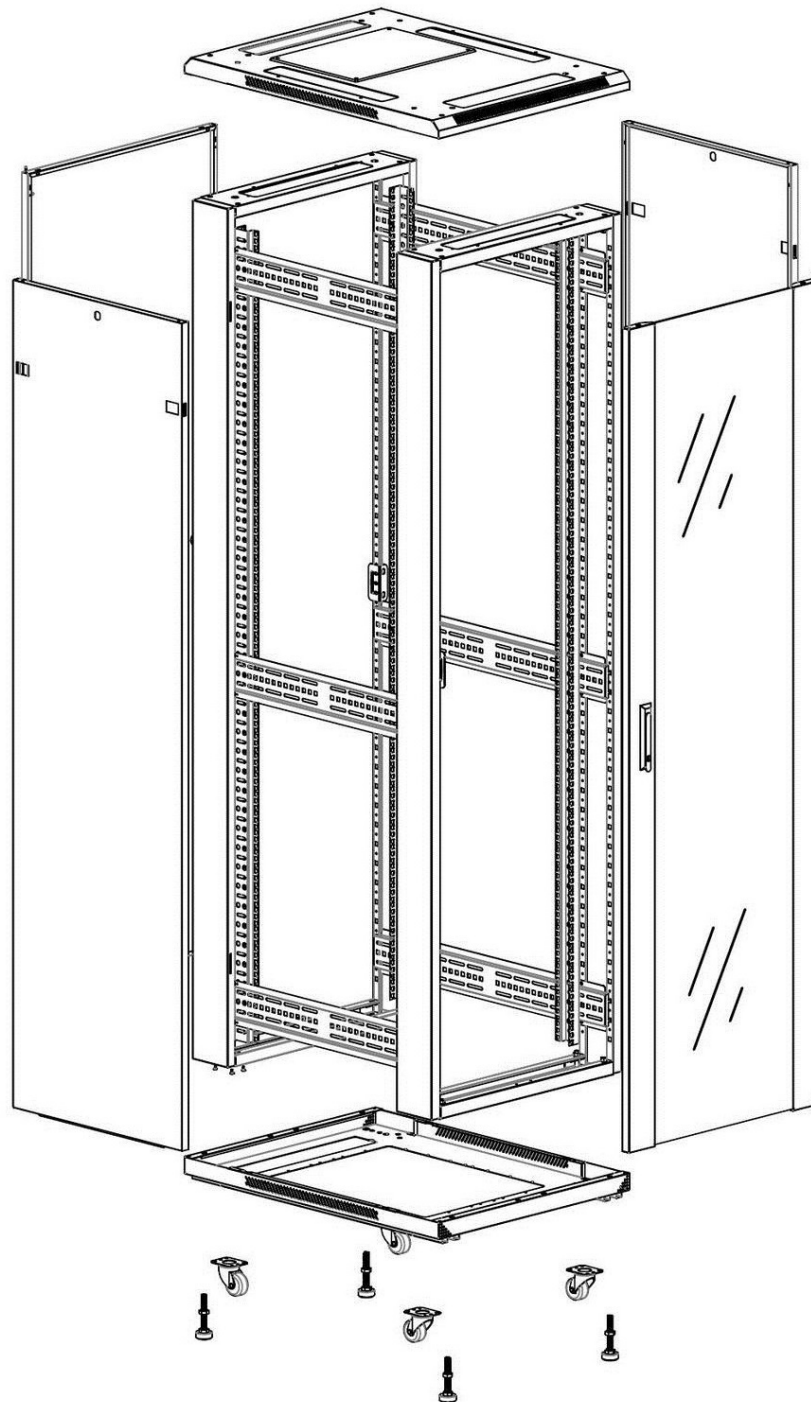

Environ CR600 42U Rack 600x800mm Glass (F) Steel
(R) B/Panels No/Mgmt Grey White

Item Code: 542-4268-GSBN-GW

excel
without compromise.

Exploded view