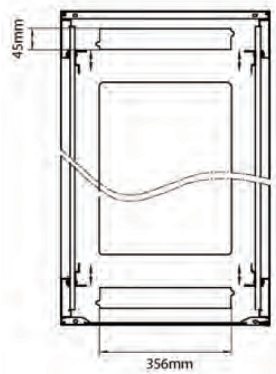

Product Specifications

Feature	Values
Number of rack units (RU)	42
Model	Comms Rack
Width	600 mm
Depth	800 mm
Height	2070 mm
Colour	Grey
Number of doors	2
Front door material	Glass
Front door locking system	One point
Rear door material	Steel
Rear door locking system	One point
Max. load capacity	600 kg

Standards

Standard	Detail
ANSI/EIA-310-E	Electronic Industries Association standard for horizontal spacing, vertical hole spacing, rack opening and front panel width
BS EN 60297-3-100:2009	Mechanical structures for electronic equipment. Dimensions of mechanical structures of the 482,6 mm (19 in) series. Basic dimensions of front panels, subracks, chassis, racks and cabinets
DIN 41494 Part 1 & 7	Panel Mounting Racks For Electronics Equipments; Racks And Panels, Dimensions; Dimensions of cabinets and suites of racks

Item Code: 542-4268-GSBN-GW

excel
without compromise.

Exploded view

Environ CR600 42U Rack 600x800mm Glass (F) Steel (R) B/Panels No/Mgmt Grey White

Item Code: 542-4268-GSBN-GW

Product drawings

Front

Side

Rear

Roof

Base

Base Cut Out Dimensions

380 mm Wide
by
276 mm Deep (600 mm deep rack)
476 mm Deep (800 mm deep rack)
676 mm Deep (1000 mm deep rack)

Part Number Table

Part Number	Description
542-1566-GSBN-BK	Environ CR600 15U Rack 600x600mm Glass (F) Steel (R) B/Panels No/Mgmt Black
542-1566-GSBN-BK-FP	Environ CR600 15U Rack 600x600mm Glass (F) Steel (R) B/Panels No/Mgmt Black - F/Pack