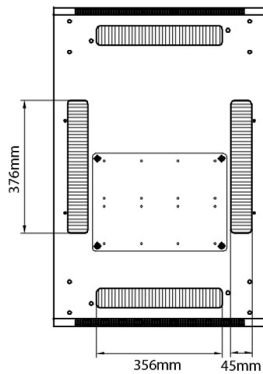

Product Specifications

Feature	Values
Number of rack units (RU)	42
Model	Comms Rack
Width	600 mm
Depth	800 mm
Height	2070 mm
Colour	Grey
Number of doors	2
Front door material	Glass
Front door locking system	One point
Rear door material	Steel
Rear door locking system	One point
Max. load capacity	600 kg

Additional specifications

Features	Values
Material	SPCC Cold Rolled Steel
19" Rails	2.0 mm thick
Side Panels	1.0 mm thick
Other	1.2 mm thick
Front door	Swing handle cam lock
Rear door	Barrel lock
Side panels lock	Single point barrel lock
Jacking feet additional height	50-80 mm
Castors additional height	70 mm

Standards

Standard	Detail
ANSI/EIA-310-E	Electronic Industries Association standard for horizontal spacing, vertical hole spacing, rack opening and front panel width
BS EN 60297-3-100:2009	Mechanical structures for electronic equipment. Dimensions of mechanical structures of the 482,6 mm (19 in) series. Basic dimensions of front panels, subracks, chassis, racks and cabinets
DIN 41494 Part 1 & 7	Panel Mounting Racks For Electronics Equipments; Racks And Panels, Dimensions; Dimensions of cabinets and suites of racks

Rear

Roof

Base

Base Cut Out Dimensions

380 mm Wide
by
276 mm Deep (600 mm deep rack)
476 mm Deep (800 mm deep rack)
676 mm Deep (1000 mm deep rack)

Part Number Table

Part Number	Description
542-1566-GSBN-BK	Environ CR600 15U Rack 600x600mm Glass (F) Steel (R) B/Panels No/Mgmt Black
542-1566-GSBN-BK-FP	Environ CR600 15U Rack 600x600mm Glass (F) Steel (R) B/Panels No/Mgmt Black - F/Pack