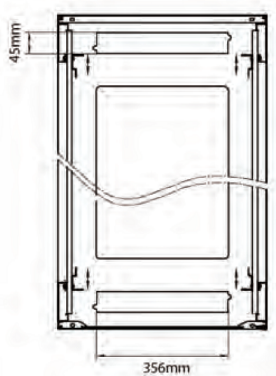

Product Specifications

Feature	Values
Number of rack units (RU)	42
Model	Comms Rack
Width	600 mm
Depth	800 mm
Height	2070 mm
Colour	Black
Number of doors	2
Front door material	Glass
Front door locking system	One point
Rear door material	Steel
Rear door locking system	One point
Max. load capacity	600 kg

Standards

Standard	Detail
ANSI/EIA-310-E	Electronic Industries Association standard for horizontal spacing, vertical hole spacing, rack opening and front panel width
BS EN 60297-3-100:2009	Mechanical structures for electronic equipment. Dimensions of mechanical structures of the 482,6 mm (19 in) series. Basic dimensions of front panels, subracks, chassis, racks and cabinets
DIN 41494 Part 1 & 7	Panel Mounting Racks For Electronics Equipments; Racks And Panels, Dimensions; Dimensions of cabinets and suites of racks

Item Code: 542-4268-GSBN-BK-FP

excel
without compromise.

Exploded view

Environ CR600 42U Rack 600x800mm Glass (F) Steel (R) B/Panels No/Mgmt Black - F/Pack

Item Code: 542-4268-GSBN-BK-FP

Product drawings

Front

Side

Rear

Roof

Base

Base Cut Out Dimensions

380 mm Wide
by
276 mm Deep (600 mm deep rack)
476 mm Deep (800 mm deep rack)
676 mm Deep (1000 mm deep rack)

Part Number Table

Part Number	Description
542-1566-GSBN-BK	Environ CR600 15U Rack 600x600mm Glass (F) Steel (R) B/Panels No/Mgmt Black
542-1566-GSBN-BK-FP	Environ CR600 15U Rack 600x600mm Glass (F) Steel (R) B/Panels No/Mgmt Black - F/Pack