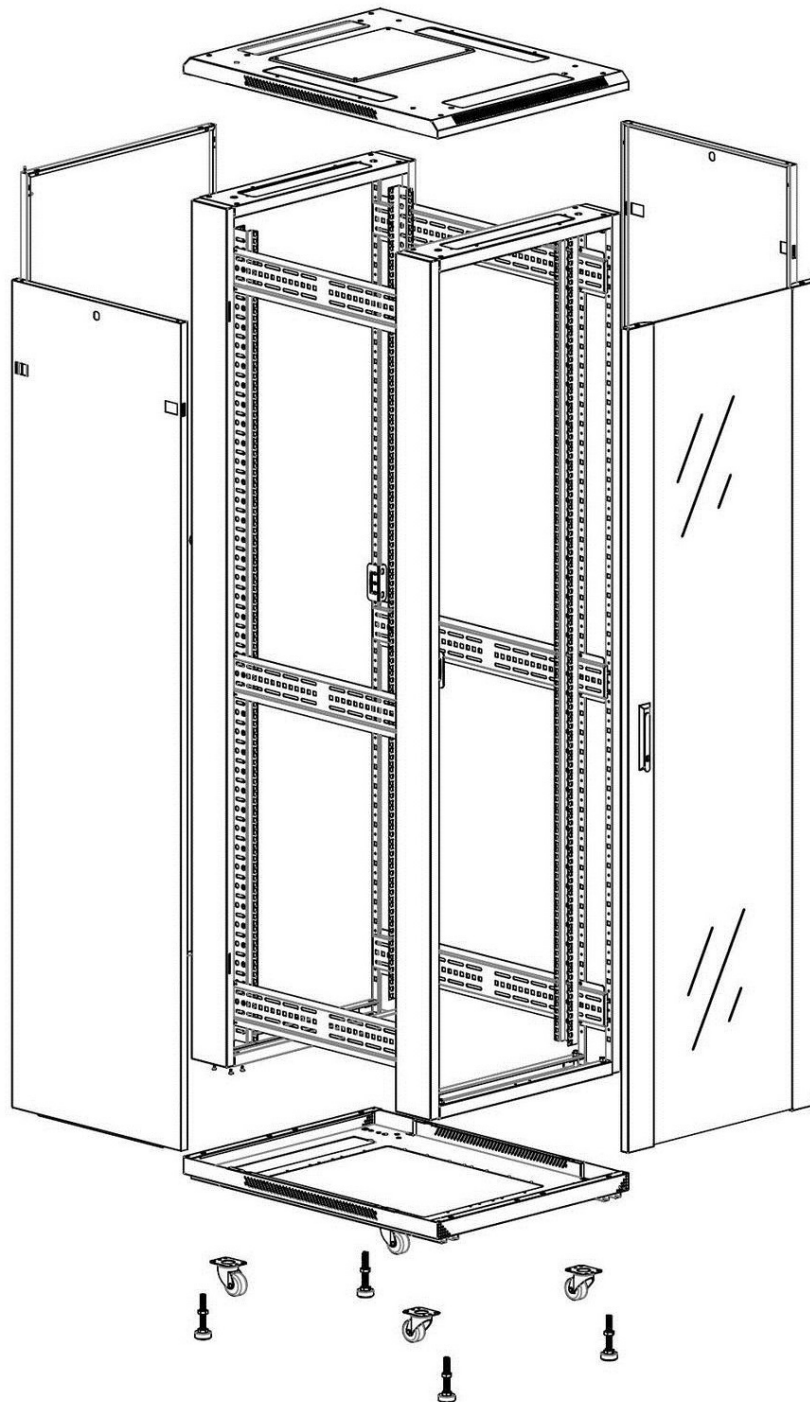

Environ CR600 42U Rack 600x800mm Glass (F) Steel
(R) B/Panels No/Mgmt Black - F/Pack

Item Code: 542-4268-GSBN-BK-FP

excel
without compromise.

Exploded view