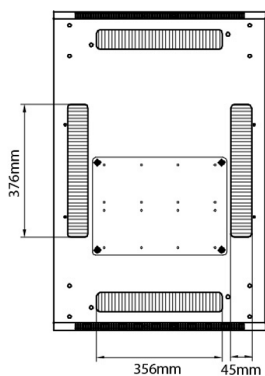

Product Specifications

Feature	Values
Number of rack units (RU)	42
Model	Comms Rack
Width	600 mm
Depth	800 mm
Height	2070 mm
Colour	Black
Number of doors	2
Front door material	Glass
Front door locking system	One point
Rear door material	Steel
Rear door locking system	One point
Max. load capacity	600 kg

Standards

Standard	Detail
ANSI/EIA-310-E	Electronic Industries Association standard for horizontal spacing, vertical hole spacing, rack opening and front panel width
BS EN 60297-3-100:2009	Mechanical structures for electronic equipment. Dimensions of mechanical structures of the 482,6 mm (19 in) series. Basic dimensions of front panels, subracks, chassis, racks and cabinets
DIN 41494 Part 1 & 7	Panel Mounting Racks For Electronics Equipments; Racks And Panels, Dimensions; Dimensions of cabinets and suites of racks

Item Code: 542-4268-GSBN-BK-FP

excel
without compromise.

Exploded view

Environ CR600 42U Rack 600x800mm Glass (F) Steel (R) B/Panels No/Mgmt Black - F/Pack

Item Code: 542-4268-GSBN-BK-FP

Product drawings

Front

Side

Rear

Roof

Base

Base Cut Out Dimensions

380 mm Wide
by
276 mm Deep (600 mm deep rack)
476 mm Deep (800 mm deep rack)
676 mm Deep (1000 mm deep rack)

Part Number Table

Part Number	Description
542-1566-GSBN-BK	Environ CR600 15U Rack 600x600mm Glass (F) Steel (R) B/Panels No/Mgmt Black
542-1566-GSBN-BK-FP	Environ CR600 15U Rack 600x600mm Glass (F) Steel (R) B/Panels No/Mgmt Black - F/Pack