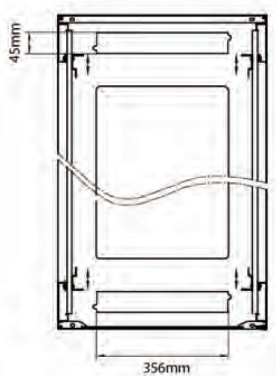

Product Specifications

Feature	Values
Number of rack units (RU)	42
Model	Comms Rack
Width	600 mm
Depth	800 mm
Height	2070 mm
Colour	Black
Number of doors	2
Front door material	Glass
Front door locking system	One point
Rear door material	Steel
Rear door locking system	One point
Max. load capacity	600 kg

Standards

Standard	Detail
ANSI/EIA-310-E	Electronic Industries Association standard for horizontal spacing, vertical hole spacing, rack opening and front panel width
BS EN 60297-3-100:2009	Mechanical structures for electronic equipment. Dimensions of mechanical structures of the 482,6 mm (19 in) series. Basic dimensions of front panels, subracks, chassis, racks and cabinets
DIN 41494 Part 1 & 7	Panel Mounting Racks For Electronics Equipments; Racks And Panels, Dimensions; Dimensions of cabinets and suites of racks

Item Code: 542-4268-GSBN-BK

excel
without compromise.

Exploded view

Environ CR600 42U Rack 600x800mm Glass (F) Steel (R) B/Panels No/Mgmt Black

Item Code: 542-4268-GSBN-BK

Product drawings

Front

Side

Rear

Roof

Base

Base Cut Out Dimensions

380 mm Wide
by
276 mm Deep (600 mm deep rack)
476 mm Deep (800 mm deep rack)
676 mm Deep (1000 mm deep rack)

Part Number Table

Part Number	Description
542-1566-GSBN-BK	Environ CR600 15U Rack 600x600mm Glass (F) Steel (R) B/Panels No/Mgmt Black
542-1566-GSBN-BK-FP	Environ CR600 15U Rack 600x600mm Glass (F) Steel (R) B/Panels No/Mgmt Black - F/Pack