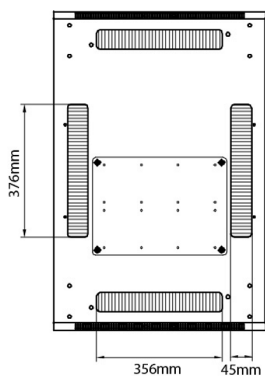

Product Specifications

Feature	Values
Number of rack units (RU)	42
Model	Comms Rack
Width	600 mm
Depth	800 mm
Height	2070 mm
Colour	Black
Number of doors	2
Front door material	Glass
Front door locking system	One point
Rear door material	Steel
Rear door locking system	One point
Max. load capacity	600 kg

Additional specifications

Features	Values
Material	SPCC Cold Rolled Steel
19" Rails	2.0 mm thick
Side Panels	1.0 mm thick
Other	1.2 mm thick
Front door	Swing handle cam lock
Rear door	Barrel lock
Side panels lock	Single point barrel lock
Jacking feet additional height	50-80 mm
Castors additional height	70 mm

Standards

Standard	Detail
ANSI/EIA-310-E	Electronic Industries Association standard for horizontal spacing, vertical hole spacing, rack opening and front panel width
BS EN 60297-3-100:2009	Mechanical structures for electronic equipment. Dimensions of mechanical structures of the 482,6 mm (19 in) series. Basic dimensions of front panels, subracks, chassis, racks and cabinets
DIN 41494 Part 1 & 7	Panel Mounting Racks For Electronics Equipments; Racks And Panels, Dimensions; Dimensions of cabinets and suites of racks

Rear

Roof

Base

Base Cut Out Dimensions

380 mm Wide
by
276 mm Deep (600 mm deep rack)
476 mm Deep (800 mm deep rack)
676 mm Deep (1000 mm deep rack)

Part Number Table

Part Number	Description
542-1566-GSBN-BK	Environ CR600 15U Rack 600x600mm Glass (F) Steel (R) B/Panels No/Mgmt Black
542-1566-GSBN-BK-FP	Environ CR600 15U Rack 600x600mm Glass (F) Steel (R) B/Panels No/Mgmt Black - F/Pack