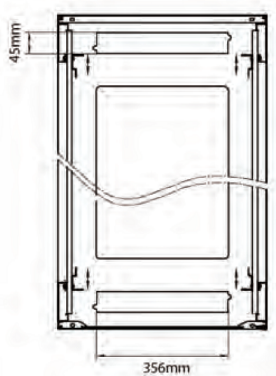

Product Specifications

Feature	Values
Number of rack units (RU)	42
Model	Comms Rack
Width	600 mm
Depth	600 mm
Height	2070 mm
Colour	Grey
Number of doors	2
Front door material	Glass
Front door locking system	One point
Rear door material	Steel
Rear door locking system	One point
Max. load capacity	600 kg

Standards

Standard	Detail
ANSI/EIA-310-E	Electronic Industries Association standard for horizontal spacing, vertical hole spacing, rack opening and front panel width
BS EN 60297-3-100:2009	Mechanical structures for electronic equipment. Dimensions of mechanical structures of the 482,6 mm (19 in) series. Basic dimensions of front panels, subracks, chassis, racks and cabinets
DIN 41494 Part 1 & 7	Panel Mounting Racks For Electronics Equipments; Racks And Panels, Dimensions; Dimensions of cabinets and suites of racks

Front

Side

Rear

Roof

Base

Base Cut Out Dimensions

380 mm Wide
by
276 mm Deep (600 mm deep rack)
476 mm Deep (800 mm deep rack)
676 mm Deep (1000 mm deep rack)

Part Number Table