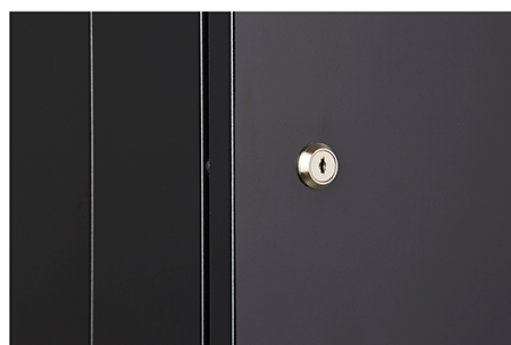

✕ 19" profiles marked with U height position

✕ Large cut out in base for cable entry

✕ Brush strip cable entry in roof and base of rack

Product Overview

Environ CR600 Comms Racks are a versatile range of 600mm wide racks with features suitable for a wide range of applications within the data, security, audio visual and telecommunications markets.

Product images

Four-way brush entry roof panel

Quick-slam latch side panels

Swing handle glass front door

Steel rear door

Large base entry

U height profile markings

Environ CR600 42U Rack 600x600mm Glass (F) Steel
(R) B/Panels No/Mgmt Grey White - F/Pack