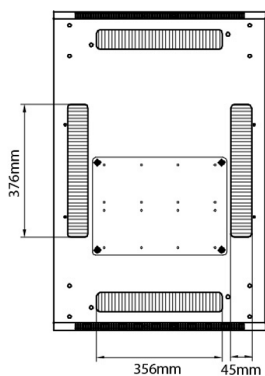

Product Specifications

Feature	Values
Number of rack units (RU)	42
Model	Comms Rack
Width	600 mm
Depth	600 mm
Height	2070 mm
Colour	Grey
Number of doors	2
Front door material	Glass
Front door locking system	One point
Rear door material	Steel
Rear door locking system	One point
Max. load capacity	600 kg

Additional specifications

Features	Values
Material	SPCC Cold Rolled Steel
19" Rails	2.0 mm thick
Side Panels	1.0 mm thick
Other	1.2 mm thick
Front door	Swing handle cam lock
Rear door	Barrel lock
Side panels lock	Single point barrel lock
Jacking feet additional height	50-80 mm
Castors additional height	70 mm

Standards

Standard	Detail
ANSI/EIA-310-E	Electronic Industries Association standard for horizontal spacing, vertical hole spacing, rack opening and front panel width
BS EN 60297-3-100:2009	Mechanical structures for electronic equipment. Dimensions of mechanical structures of the 482,6 mm (19 in) series. Basic dimensions of front panels, subracks, chassis, racks and cabinets
DIN 41494 Part 1 & 7	Panel Mounting Racks For Electronics Equipments; Racks And Panels, Dimensions; Dimensions of cabinets and suites of racks

Front

Side

Rear

Roof

Base

Base Cut Out Dimensions

380 mm Wide
by
276 mm Deep (600 mm deep rack)
476 mm Deep (800 mm deep rack)
676 mm Deep (1000 mm deep rack)

Part Number Table