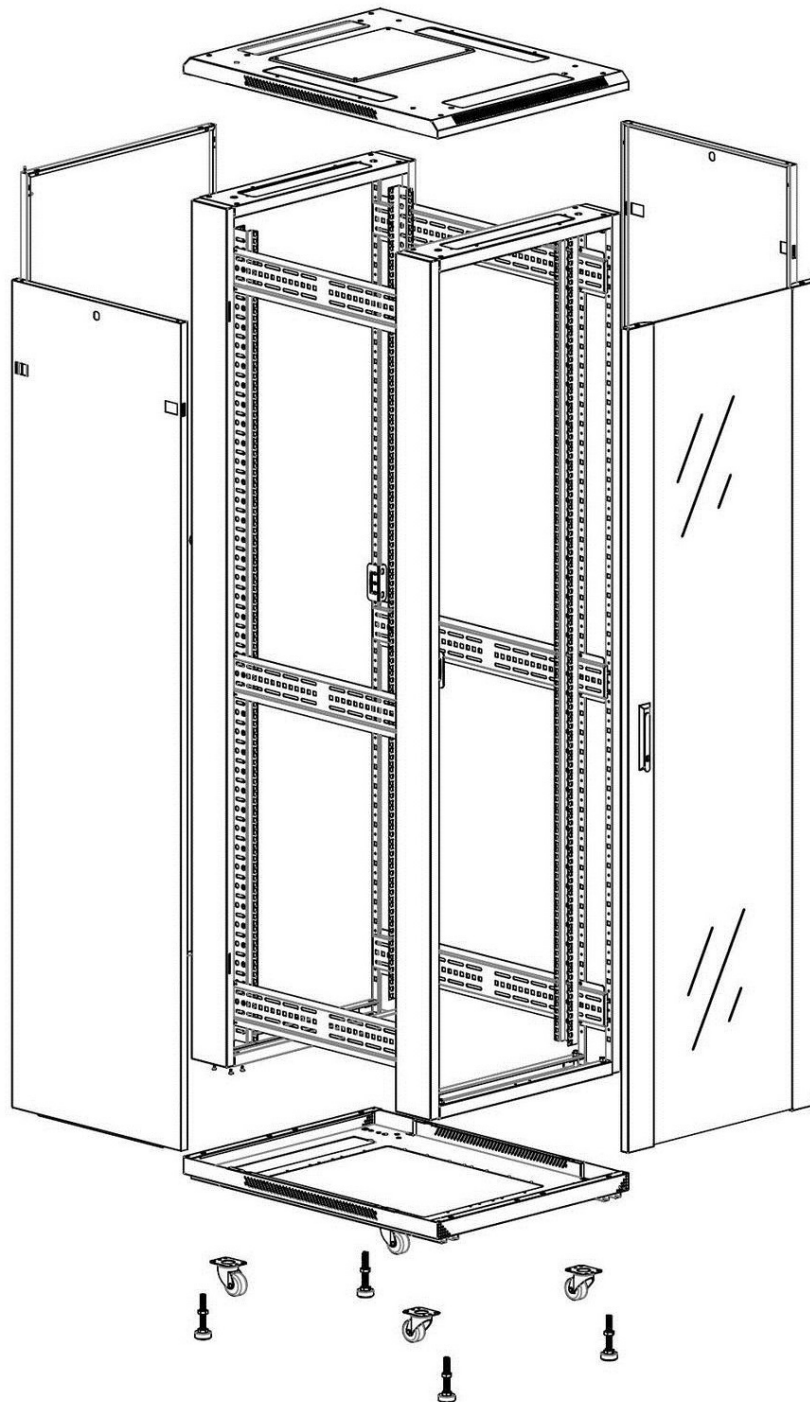

Environ CR600 42U Rack 600x600mm Glass (F) Steel
(R) B/Panels No/Mgmt Grey White - F/Pack

Item Code: 542-4266-GSBN-GW-FP

excel
without compromise.

Exploded view