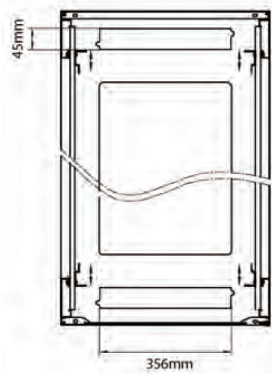

Product Specifications

Feature	Values
Number of rack units (RU)	42
Model	Comms Rack
Width	600 mm
Depth	600 mm
Height	2070 mm
Colour	Grey
Number of doors	2
Front door material	Glass
Front door locking system	One point
Rear door material	Steel
Rear door locking system	One point
Max. load capacity	600 kg

Standards

Standard	Detail
ANSI/EIA-310-E	Electronic Industries Association standard for horizontal spacing, vertical hole spacing, rack opening and front panel width
BS EN 60297-3-100:2009	Mechanical structures for electronic equipment. Dimensions of mechanical structures of the 482,6 mm (19 in) series. Basic dimensions of front panels, subracks, chassis, racks and cabinets
DIN 41494 Part 1 & 7	Panel Mounting Racks For Electronics Equipments; Racks And Panels, Dimensions; Dimensions of cabinets and suites of racks

Item Code: 542-4266-GSBN-GW

excel
without compromise.

Exploded view

Environ CR600 42U Rack 600x600mm Glass (F) Steel (R) B/Panels No/Mgmt Grey White

Item Code: 542-4266-GSBN-GW

Product drawings

Front

Side

Rear

Roof

Base

Base Cut Out Dimensions

- 380 mm Wide
- by
- 276 mm Deep (600 mm deep rack)
- 476 mm Deep (800 mm deep rack)
- 676 mm Deep (1000 mm deep rack)

Part Number Table

Part Number	Description
542-1566-GSBN-BK	Environ CR600 15U Rack 600x600mm Glass (F) Steel (R) B/Panels No/Mgmt Black
542-1566-GSBN-BK-FP	Environ CR600 15U Rack 600x600mm Glass (F) Steel (R) B/Panels No/Mgmt Black - F/Pack