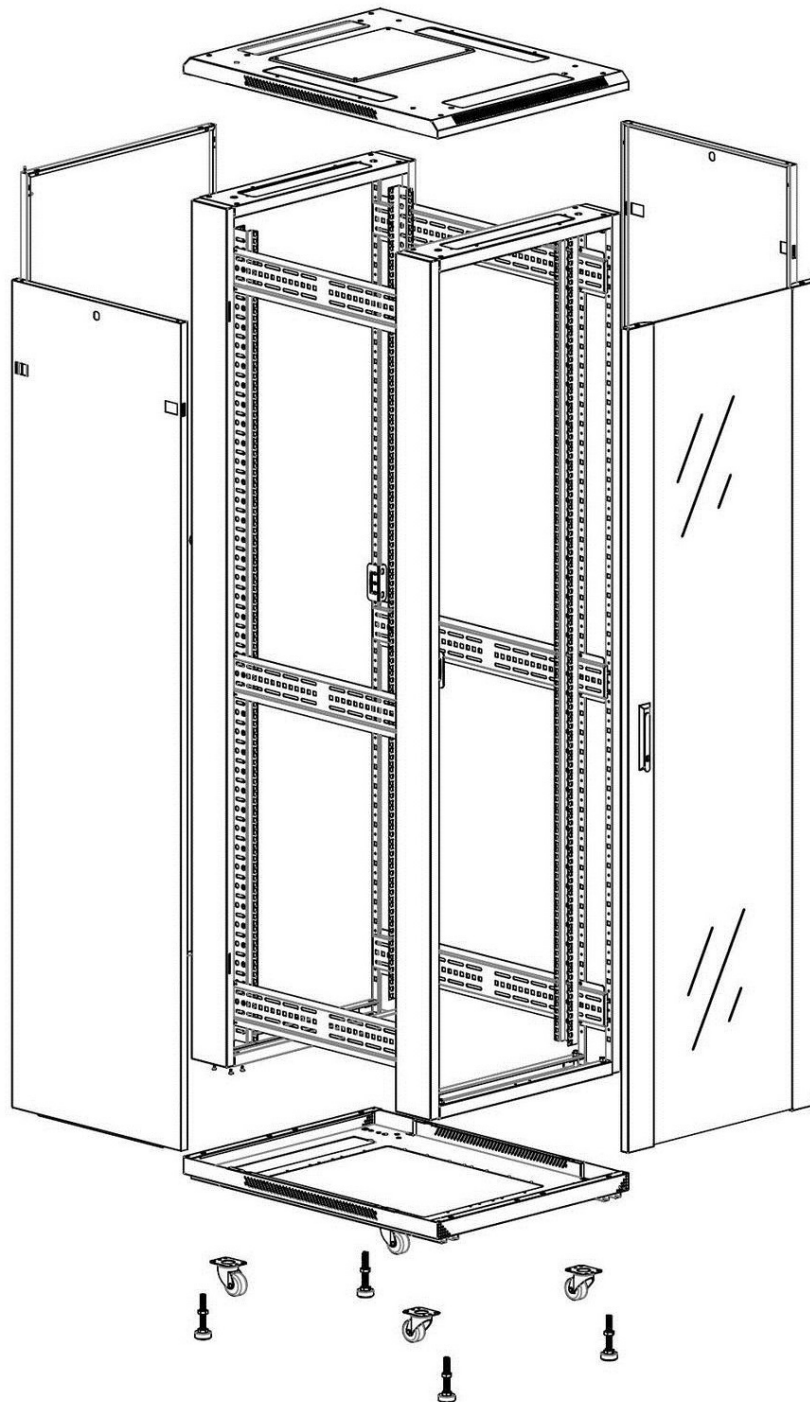

Environ CR600 42U Rack 600x600mm Glass (F) Steel
(R) B/Panels No/Mgmt Grey White

Item Code: 542-4266-GSBN-GW

excel
without compromise.

Exploded view