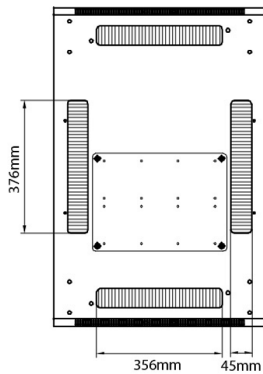

Product Specifications

Feature	Values
Number of rack units (RU)	42
Model	Comms Rack
Width	600 mm
Depth	600 mm
Height	2070 mm
Colour	Grey
Number of doors	2
Front door material	Glass
Front door locking system	One point
Rear door material	Steel
Rear door locking system	One point
Max. load capacity	600 kg

Additional specifications

Features	Values
Material	SPCC Cold Rolled Steel
19" Rails	2.0 mm thick
Side Panels	1.0 mm thick
Other	1.2 mm thick
Front door	Swing handle cam lock
Rear door	Barrel lock
Side panels lock	Single point barrel lock
Jacking feet additional height	50-80 mm
Castors additional height	70 mm

Standards

Standard	Detail
ANSI/EIA-310-E	Electronic Industries Association standard for horizontal spacing, vertical hole spacing, rack opening and front panel width
BS EN 60297-3-100:2009	Mechanical structures for electronic equipment. Dimensions of mechanical structures of the 482,6 mm (19 in) series. Basic dimensions of front panels, subracks, chassis, racks and cabinets
DIN 41494 Part 1 & 7	Panel Mounting Racks For Electronics Equipments; Racks And Panels, Dimensions; Dimensions of cabinets and suites of racks

Rear

Roof

Base

Base Cut Out Dimensions

- 380 mm Wide
- by
- 276 mm Deep (600 mm deep rack)
- 476 mm Deep (800 mm deep rack)
- 676 mm Deep (1000 mm deep rack)

Part Number Table

Part Number	Description
542-1566-GSBN-BK	Environ CR600 15U Rack 600x600mm Glass (F) Steel (R) B/Panels No/Mgmt Black
542-1566-GSBN-BK-FP	Environ CR600 15U Rack 600x600mm Glass (F) Steel (R) B/Panels No/Mgmt Black - F/Pack