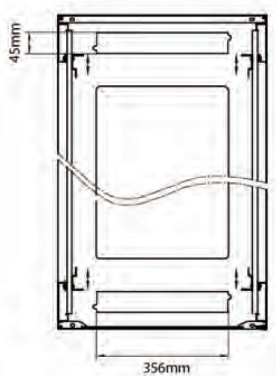

Product Specifications

Feature	Values
Number of rack units (RU)	42
Model	Comms Rack
Width	600 mm
Depth	600 mm
Height	2070 mm
Colour	Black
Number of doors	2
Front door material	Glass
Front door locking system	One point
Rear door material	Steel
Rear door locking system	One point
Max. load capacity	600 kg

Standards

Standard	Detail
ANSI/EIA-310-E	Electronic Industries Association standard for horizontal spacing, vertical hole spacing, rack opening and front panel width
BS EN 60297-3-100:2009	Mechanical structures for electronic equipment. Dimensions of mechanical structures of the 482,6 mm (19 in) series. Basic dimensions of front panels, subracks, chassis, racks and cabinets
DIN 41494 Part 1 & 7	Panel Mounting Racks For Electronics Equipments; Racks And Panels, Dimensions; Dimensions of cabinets and suites of racks

Item Code: 542-4266-GSBN-BK-FP

excel
without compromise.

Exploded view

Environ CR600 42U Rack 600x600mm Glass (F) Steel (R) B/Panels No/Mgmt Black - F/Pack

Item Code: 542-4266-GSBN-BK-FP

Product drawings

Front

Side

Rear

Roof

Base

Base Cut Out Dimensions

380 mm Wide
by
276 mm Deep (600 mm deep rack)
476 mm Deep (800 mm deep rack)
676 mm Deep (1000 mm deep rack)

Part Number Table

Part Number	Description
542-1566-GSBN-BK	Environ CR600 15U Rack 600x600mm Glass (F) Steel (R) B/Panels No/Mgmt Black
542-1566-GSBN-BK-FP	Environ CR600 15U Rack 600x600mm Glass (F) Steel (R) B/Panels No/Mgmt Black - F/Pack