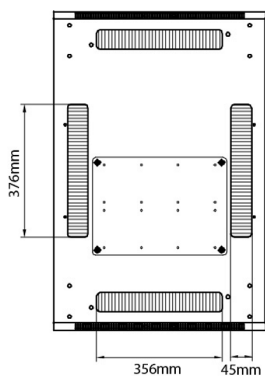

Product Specifications

Feature	Values
Number of rack units (RU)	42
Model	Comms Rack
Width	600 mm
Depth	600 mm
Height	2070 mm
Colour	Black
Number of doors	2
Front door material	Glass
Front door locking system	One point
Rear door material	Steel
Rear door locking system	One point
Max. load capacity	600 kg

Additional specifications

Features	Values
Material	SPCC Cold Rolled Steel
19" Rails	2.0 mm thick
Side Panels	1.0 mm thick
Other	1.2 mm thick
Front door	Swing handle cam lock
Rear door	Barrel lock
Side panels lock	Single point barrel lock
Jacking feet additional height	50-80 mm
Castors additional height	70 mm

Standards

Standard	Detail
ANSI/EIA-310-E	Electronic Industries Association standard for horizontal spacing, vertical hole spacing, rack opening and front panel width
BS EN 60297-3-100:2009	Mechanical structures for electronic equipment. Dimensions of mechanical structures of the 482,6 mm (19 in) series. Basic dimensions of front panels, subracks, chassis, racks and cabinets
DIN 41494 Part 1 & 7	Panel Mounting Racks For Electronics Equipments; Racks And Panels, Dimensions; Dimensions of cabinets and suites of racks

Side

Rear

Roof

Base

Base Cut Out Dimensions

380 mm Wide
by
276 mm Deep (600 mm deep rack)
476 mm Deep (800 mm deep rack)
676 mm Deep (1000 mm deep rack)

Part Number Table

Part Number	Description
542-1566-GSBN-BK	Environ CR600 15U Rack 600x600mm Glass (F) Steel (R) B/Panels No/Mgmt Black
542-1566-GSBN-BK-FP	Environ CR600 15U Rack 600x600mm Glass (F) Steel (R) B/Panels No/Mgmt Black - F/Pack