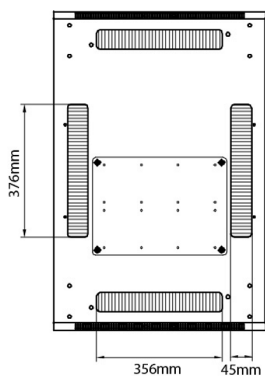

Product Specifications

Feature	Values
Number of rack units (RU)	42
Model	Comms Rack
Width	600 mm
Depth	600 mm
Height	2070 mm
Colour	Black
Number of doors	2
Front door material	Glass
Front door locking system	One point
Rear door material	Steel
Rear door locking system	One point
Max. load capacity	600 kg

Additional specifications

Features	Values
Material	SPCC Cold Rolled Steel
19" Rails	2.0 mm thick
Side Panels	1.0 mm thick
Other	1.2 mm thick
Front door	Swing handle cam lock
Rear door	Barrel lock
Side panels lock	Single point barrel lock
Jacking feet additional height	50-80 mm
Castors additional height	70 mm

Standards

Standard	Detail
ANSI/EIA-310-E	Electronic Industries Association standard for horizontal spacing, vertical hole spacing, rack opening and front panel width
BS EN 60297-3-100:2009	Mechanical structures for electronic equipment. Dimensions of mechanical structures of the 482,6 mm (19 in) series. Basic dimensions of front panels, subracks, chassis, racks and cabinets
DIN 41494 Part 1 & 7	Panel Mounting Racks For Electronics Equipments; Racks And Panels, Dimensions; Dimensions of cabinets and suites of racks

Rear

Roof

Base

Base Cut Out Dimensions

380 mm Wide
by
276 mm Deep (600 mm deep rack)
476 mm Deep (800 mm deep rack)
676 mm Deep (1000 mm deep rack)

Part Number Table

Part Number	Description
542-1566-GSBN-BK	Environ CR600 15U Rack 600x600mm Glass (F) Steel (R) B/Panels No/Mgmt Black
542-1566-GSBN-BK-FP	Environ CR600 15U Rack 600x600mm Glass (F) Steel (R) B/Panels No/Mgmt Black - F/Pack