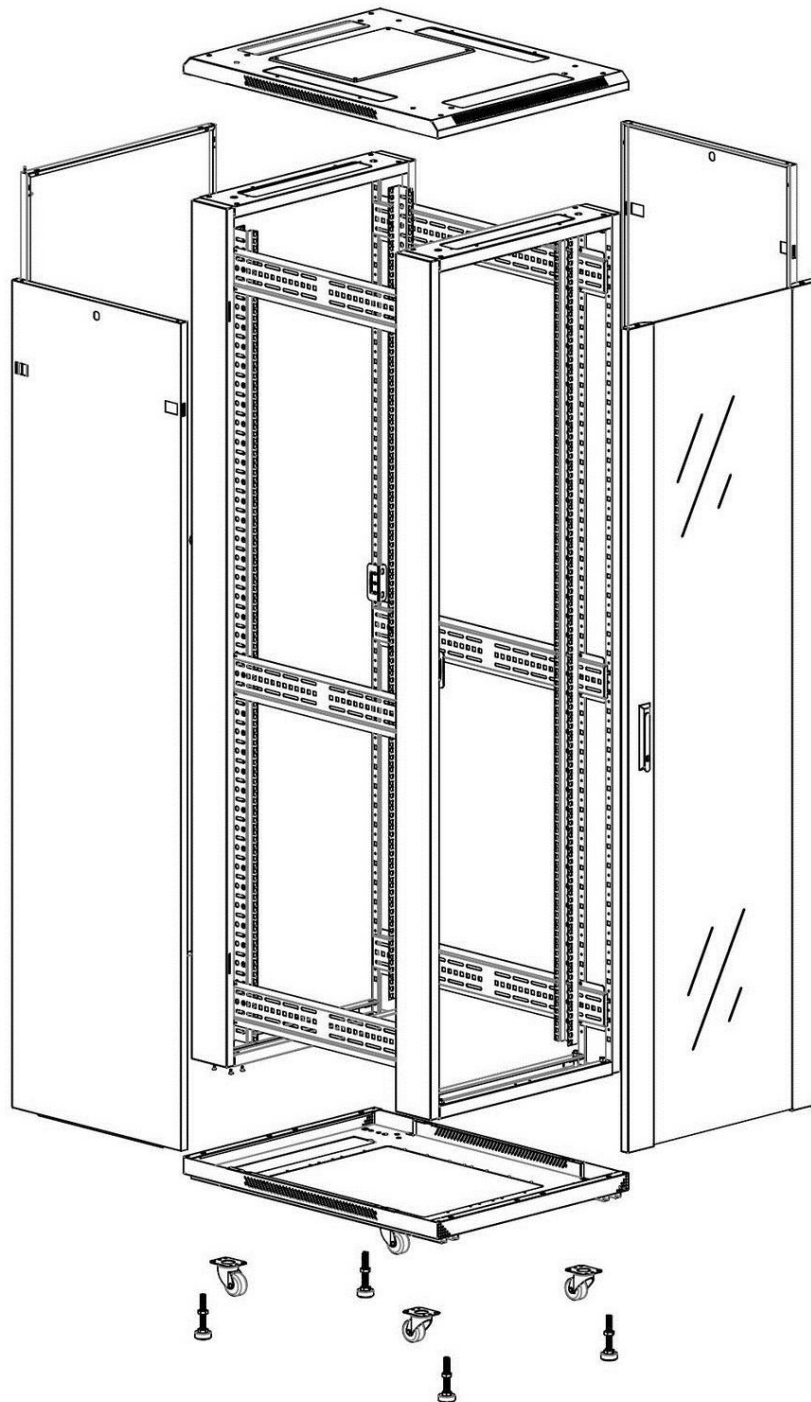

Environ CR600 42U Rack 600x600mm Glass (F) Steel
(R) B/Panels No/Mgmt Black

Item Code: 542-4266-GSBN-BK

excel
without compromise.

Exploded view