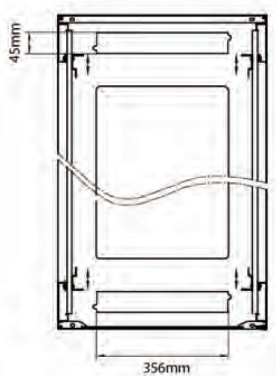

Product Specifications

Feature	Values
Number of rack units (RU)	42
Model	Comms Rack
Width	600 mm
Depth	600 mm
Height	2070 mm
Colour	Black
Number of doors	2
Front door material	Glass
Front door locking system	One point
Rear door material	Steel
Rear door locking system	One point
Max. load capacity	600 kg

Additional specifications

Features	Values
Material	SPCC Cold Rolled Steel
19" Rails	2.0 mm thick
Side Panels	1.0 mm thick
Other	1.2 mm thick
Front door	Swing handle cam lock
Rear door	Barrel lock
Side panels lock	Single point barrel lock
Jacking feet additional height	50-80 mm
Castors additional height	70 mm

Standards

Standard	Detail
ANSI/EIA-310-E	Electronic Industries Association standard for horizontal spacing, vertical hole spacing, rack opening and front panel width
BS EN 60297-3-100:2009	Mechanical structures for electronic equipment. Dimensions of mechanical structures of the 482,6 mm (19 in) series. Basic dimensions of front panels, subracks, chassis, racks and cabinets
DIN 41494 Part 1 & 7	Panel Mounting Racks For Electronics Equipments; Racks And Panels, Dimensions; Dimensions of cabinets and suites of racks

Rear

Roof

Base

Base Cut Out Dimensions

380 mm Wide
by
276 mm Deep (600 mm deep rack)
476 mm Deep (800 mm deep rack)
676 mm Deep (1000 mm deep rack)

Part Number Table

Part Number	Description
542-1566-GSBN-BK	Environ CR600 15U Rack 600x600mm Glass (F) Steel (R) B/Panels No/Mgmt Black
542-1566-GSBN-BK-FP	Environ CR600 15U Rack 600x600mm Glass (F) Steel (R) B/Panels No/Mgmt Black - F/Pack