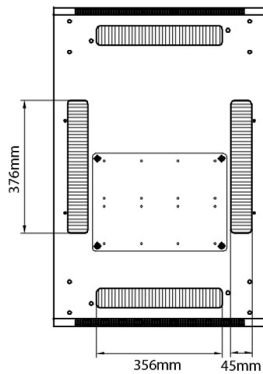

Product Specifications

Feature	Values
Number of rack units (RU)	42
Model	Comms Rack
Width	600 mm
Depth	1000 mm
Height	2070 mm
Colour	Grey
Number of doors	2
Front door material	Glass
Front door locking system	One point
Rear door material	Steel
Rear door locking system	One point
Max. load capacity	600 kg

Additional specifications

Features	Values
Material	SPCC Cold Rolled Steel
19" Rails	2.0 mm thick
Side Panels	1.0 mm thick
Other	1.2 mm thick
Front door	Swing handle cam lock
Rear door	Barrel lock
Side panels lock	Single point barrel lock
Jacking feet additional height	50-80 mm
Castors additional height	70 mm

Standards

Standard	Detail
ANSI/EIA-310-E	Electronic Industries Association standard for horizontal spacing, vertical hole spacing, rack opening and front panel width
BS EN 60297-3-100:2009	Mechanical structures for electronic equipment. Dimensions of mechanical structures of the 482,6 mm (19 in) series. Basic dimensions of front panels, subracks, chassis, racks and cabinets
DIN 41494 Part 1 & 7	Panel Mounting Racks For Electronics Equipments; Racks And Panels, Dimensions; Dimensions of cabinets and suites of racks

Roof

Base

Base Cut Out Dimensions

380 mm Wide
by
276 mm Deep (600 mm deep rack)
476 mm Deep (800 mm deep rack)
676 mm Deep (1000 mm deep rack)

Part Number Table

Part Number	Description
542-1566-GSBN-BK	Environ CR600 15U Rack 600x600mm Glass (F) Steel (R) B/Panels No/Mgmt Black
542-1566-GSBN-BK-FP	Environ CR600 15U Rack 600x600mm Glass (F) Steel (R) B/Panels No/Mgmt Black - F/Pack