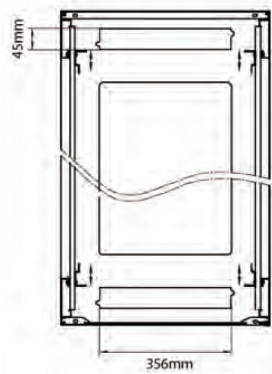

Standards

Standard	Detail
ANSI/EIA-310-E	Electronic Industries Association standard for horizontal spacing, vertical hole spacing, rack opening and front panel width
BS EN 60297-3-100:2009	Mechanical structures for electronic equipment. Dimensions of mechanical structures of the 482,6 mm (19 in) series. Basic dimensions of front panels, subracks, chassis, racks and cabinets
DIN 41494 Part 1 & 7	Panel Mounting Racks For Electronics Equipments; Racks And Panels, Dimensions; Dimensions of cabinets and suites of racks

Roof

Base

Base Cut Out Dimensions

380 mm Wide
by
276 mm Deep (600 mm deep rack)
476 mm Deep (800 mm deep rack)
676 mm Deep (1000 mm deep rack)

Part Number Table

Part Number	Description
542-1566-GSBN-BK	Environ CR600 15U Rack 600x600mm Glass (F) Steel (R) B/Panels No/Mgmt Black
542-1566-GSBN-BK-FP	Environ CR600 15U Rack 600x600mm Glass (F) Steel (R) B/Panels No/Mgmt Black - F/Pack