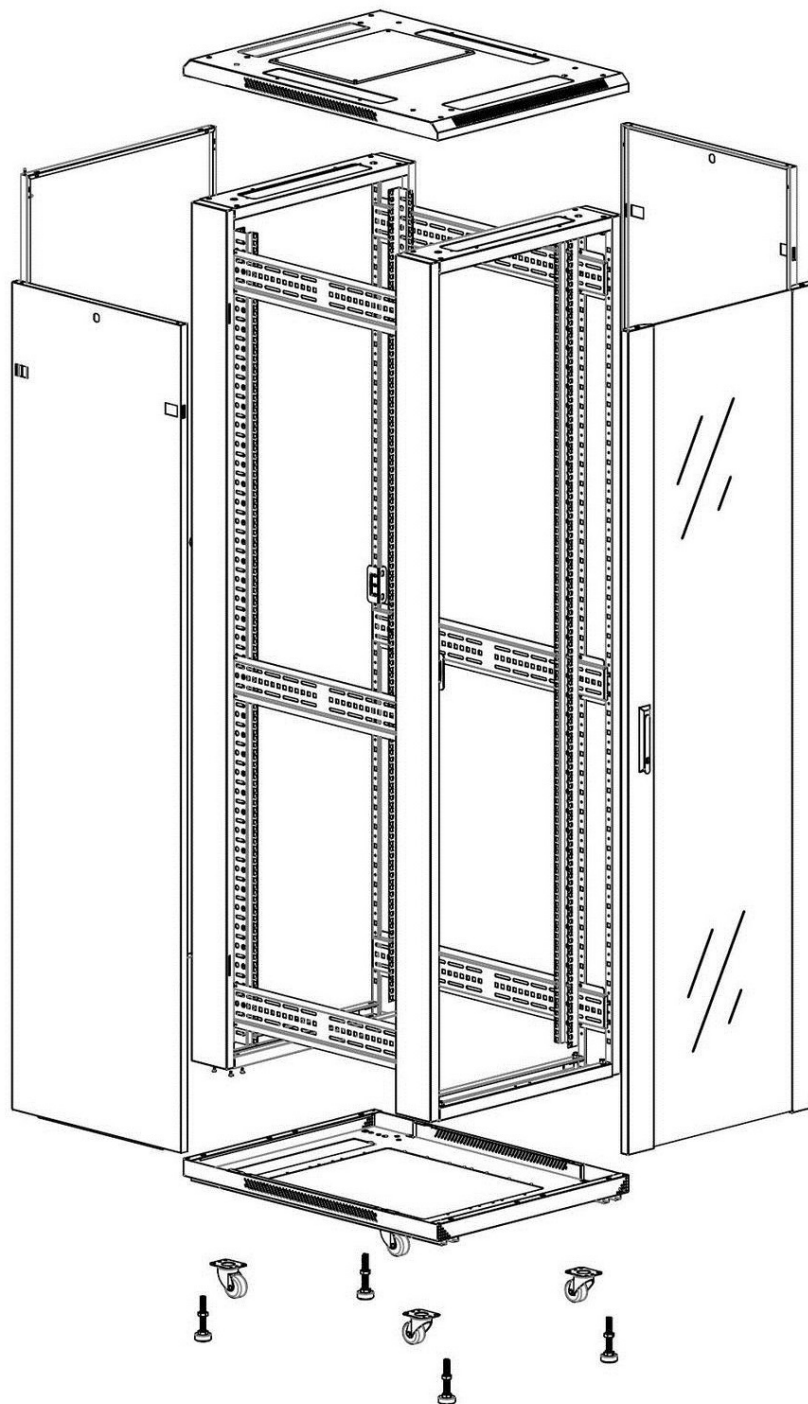

Environ CR600 42U Rack 600x1000mm Glass (F)
Steel (R) B/Panels No/Mgmt Grey White - F/Pack

Item Code: 542-42610-GSBN-GW-FP

excel
without compromise.

Exploded view