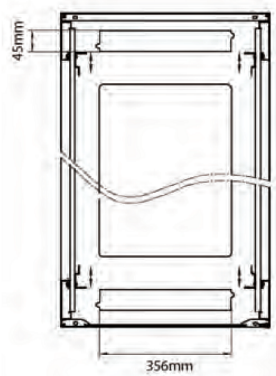

Product Specifications

Feature	Values
Number of rack units (RU)	42
Model	Comms Rack
Width	600 mm
Depth	1000 mm
Height	2070 mm
Colour	Grey
Number of doors	2
Front door material	Glass
Front door locking system	One point
Rear door material	Steel
Rear door locking system	One point
Max. load capacity	600 kg

Standards

Standard	Detail
ANSI/EIA-310-E	Electronic Industries Association standard for horizontal spacing, vertical hole spacing, rack opening and front panel width
BS EN 60297-3-100:2009	Mechanical structures for electronic equipment. Dimensions of mechanical structures of the 482,6 mm (19 in) series. Basic dimensions of front panels, subracks, chassis, racks and cabinets
DIN 41494 Part 1 & 7	Panel Mounting Racks For Electronics Equipments; Racks And Panels, Dimensions; Dimensions of cabinets and suites of racks

Base

Base Cut Out Dimensions

380 mm Wide
by
276 mm Deep (600 mm deep rack)
476 mm Deep (800 mm deep rack)
676 mm Deep (1000 mm deep rack)

Part Number Table

Part Number	Description
542-1566-GSBN-BK	Environ CR600 15U Rack 600x600mm Glass (F) Steel (R) B/Panels No/Mgmt Black
542-1566-GSBN-BK-FP	Environ CR600 15U Rack 600x600mm Glass (F) Steel (R) B/Panels No/Mgmt Black - F/Pack