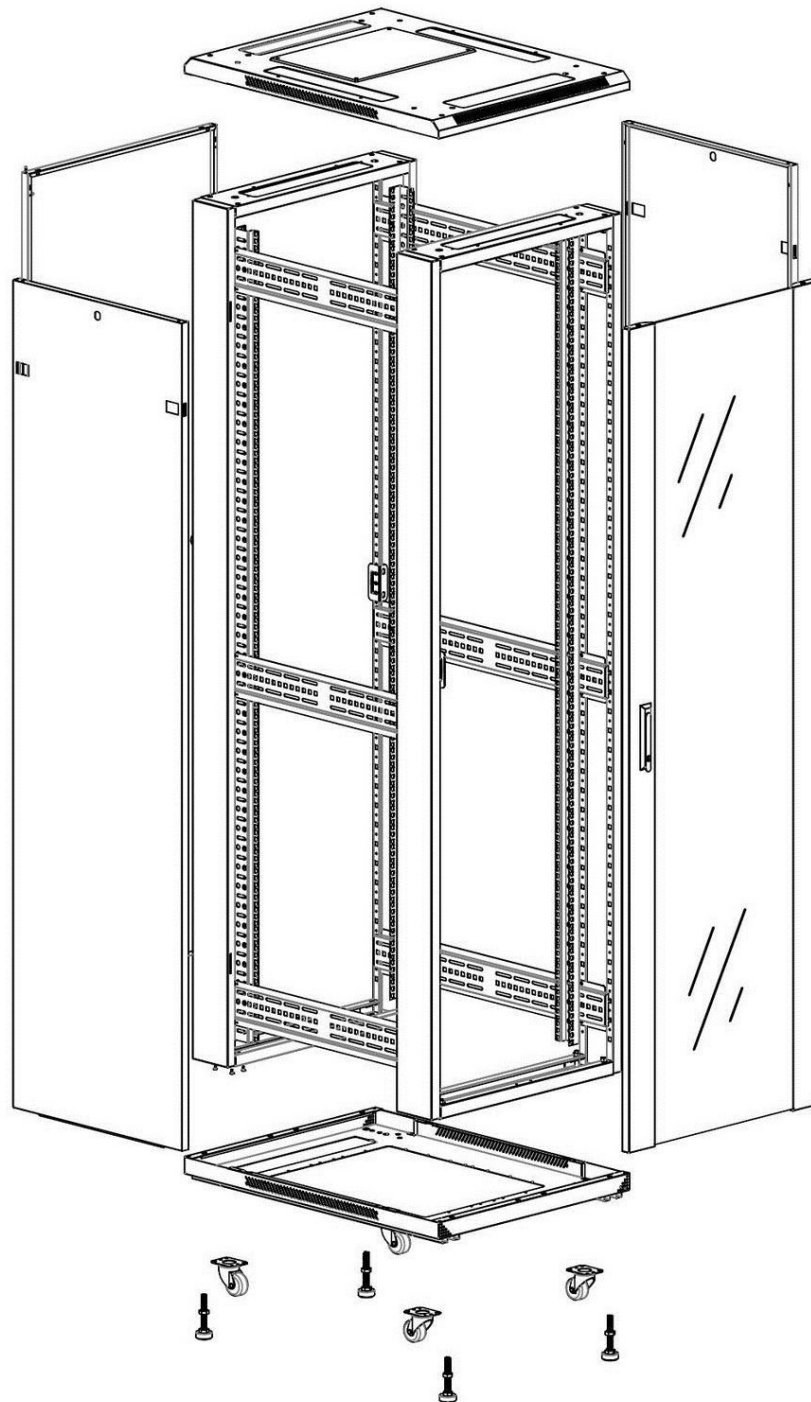

Environ CR600 42U Rack 600x1000mm Glass (F)
Steel (R) B/Panels No/Mgmt Grey White

Item Code: 542-42610-GSBN-GW

excel
without compromise.

Exploded view