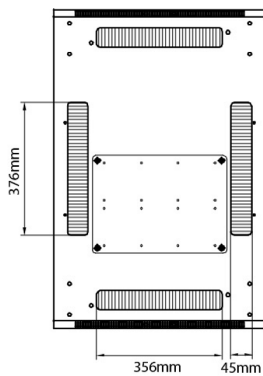

Environ CR600 42U Rack 600x1000mm Glass (F)
Steel (R) B/Panels No/Mgmt Grey White

Item Code: 542-42610-GSBN-GW

Product drawings

Roof

Base Cut Out Dimensions

380 mm Wide
by
276 mm Deep (600 mm deep rack)
476 mm Deep (800 mm deep rack)
676 mm Deep (1000 mm deep rack)

Part Number Table

Part Number	Description
542-1566-GSBN-BK	Environ CR600 15U Rack 600x600mm Glass (F) Steel (R) B/Panels No/Mgmt Black
542-1566-GSBN-BK-FP	Environ CR600 15U Rack 600x600mm Glass (F) Steel (R) B/Panels No/Mgmt Black - F/Pack