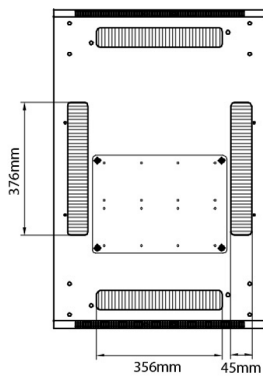

## Product Specifications

Feature	Values
Number of rack units (RU)	42
Model	Comms Rack
Width	600 mm
Depth	1000 mm
Height	2070 mm
Colour	Black
Number of doors	2
Front door material	Glass
Front door locking system	One point
Rear door material	Steel
Rear door locking system	One point
Max. load capacity	600 kg

## Standards

Standard	Detail
ANSI/EIA-310-E	Electronic Industries Association standard for horizontal spacing, vertical hole spacing, rack opening and front panel width
BS EN 60297-3-100:2009	Mechanical structures for electronic equipment. Dimensions of mechanical structures of the 482,6 mm (19 in) series. Basic dimensions of front panels, subracks, chassis, racks and cabinets
DIN 41494 Part 1 & 7	Panel Mounting Racks For Electronics Equipments; Racks And Panels, Dimensions; Dimensions of cabinets and suites of racks

Front

Side

Rear

Roof

Base

Base Cut Out Dimensions

380 mm Wide  
by  
276 mm Deep (600 mm deep rack)  
476 mm Deep (800 mm deep rack)  
676 mm Deep (1000 mm deep rack)

Part Number Table