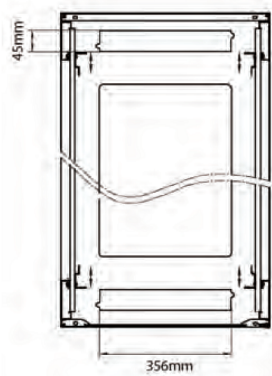

## Standards

Standard	Detail
ANSI/EIA-310-E	Electronic Industries Association standard for horizontal spacing, vertical hole spacing, rack opening and front panel width
BS EN 60297-3-100:2009	Mechanical structures for electronic equipment. Dimensions of mechanical structures of the 482,6 mm (19 in) series. Basic dimensions of front panels, subracks, chassis, racks and cabinets
DIN 41494 Part 1 & 7	Panel Mounting Racks For Electronics Equipments; Racks And Panels, Dimensions; Dimensions of cabinets and suites of racks

Front

Side

Rear

Roof

Base

Base Cut Out Dimensions

380 mm Wide  
by  
276 mm Deep (600 mm deep rack)  
476 mm Deep (800 mm deep rack)  
676 mm Deep (1000 mm deep rack)

Part Number Table