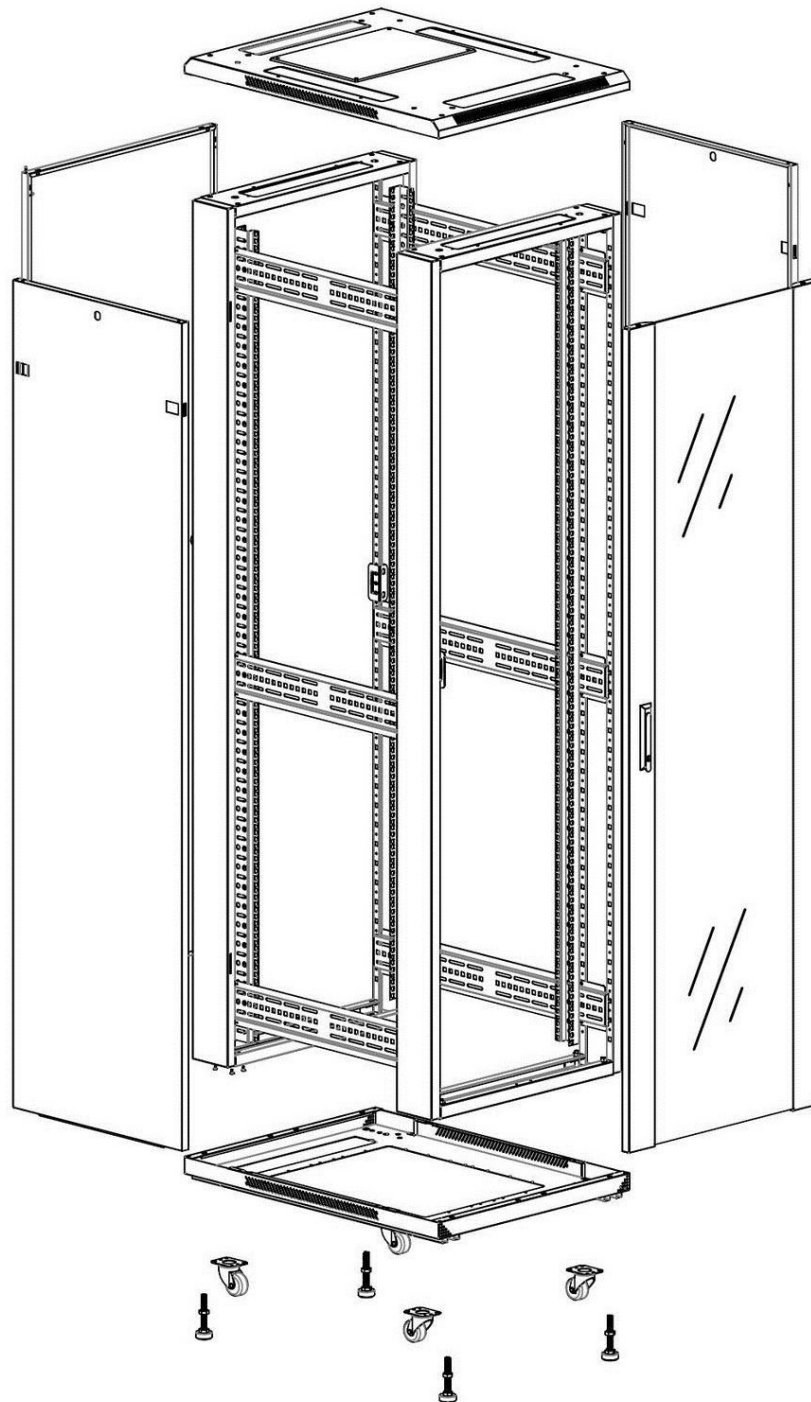

Environ CR600 42U Rack 600x1000mm Glass (F)
Steel (R) B/Panels No/Mgmt Black

Item Code: 542-42610-GSBN-BK

excel
without compromise.

Exploded view