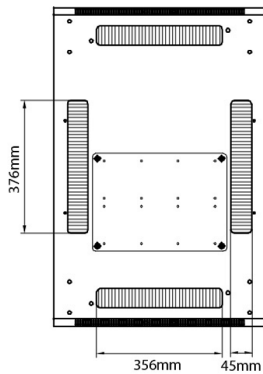

## Product Specifications

Feature	Values
Number of rack units (RU)	42
Model	Comms Rack
Width	600 mm
Depth	1000 mm
Height	2070 mm
Colour	Black
Number of doors	2
Front door material	Glass
Front door locking system	One point
Rear door material	Steel
Rear door locking system	One point
Max. load capacity	600 kg

## Standards

Standard	Detail
ANSI/EIA-310-E	Electronic Industries Association standard for horizontal spacing, vertical hole spacing, rack opening and front panel width
BS EN 60297-3-100:2009	Mechanical structures for electronic equipment. Dimensions of mechanical structures of the 482,6 mm (19 in) series. Basic dimensions of front panels, subracks, chassis, racks and cabinets
DIN 41494 Part 1 & 7	Panel Mounting Racks For Electronics Equipments; Racks And Panels, Dimensions; Dimensions of cabinets and suites of racks

Rear

Roof

Base

Base Cut Out Dimensions

380 mm Wide  
by  
276 mm Deep (600 mm deep rack)  
476 mm Deep (800 mm deep rack)  
676 mm Deep (1000 mm deep rack)

Part Number Table

Part Number	Description
542-1566-GSBN-BK	Environ CR600 15U Rack 600x600mm Glass (F) Steel (R) B/Panels No/Mgmt Black
542-1566-GSBN-BK-FP	Environ CR600 15U Rack 600x600mm Glass (F) Steel (R) B/Panels No/Mgmt Black - F/Pack