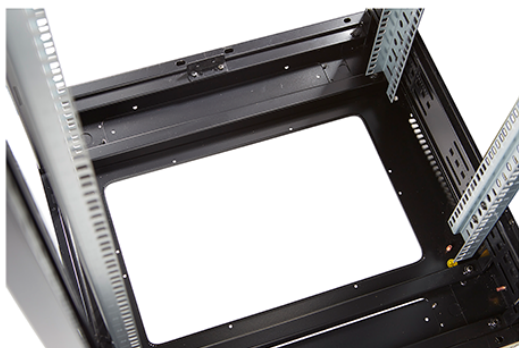

### Product images

Four-way brush entry roof panel

Quick-slam latch side panels

Swing handle glass front door

Steel rear door

Large base entry

U height profile markings

Environ CR600 42U Rack 600x1000mm Glass (F)  
Steel (R) B/Panels No/Mgmt Black