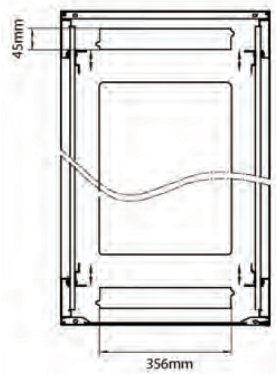

## Product Specifications

Feature	Values
Number of rack units (RU)	42
Model	Comms Rack
Width	600 mm
Depth	1000 mm
Height	2070 mm
Colour	Black
Number of doors	2
Front door material	Glass
Front door locking system	One point
Rear door material	Steel
Rear door locking system	One point
Max. load capacity	600 kg

## Standards

Standard	Detail
ANSI/EIA-310-E	Electronic Industries Association standard for horizontal spacing, vertical hole spacing, rack opening and front panel width
BS EN 60297-3-100:2009	Mechanical structures for electronic equipment. Dimensions of mechanical structures of the 482,6 mm (19 in) series. Basic dimensions of front panels, subracks, chassis, racks and cabinets
DIN 41494 Part 1 & 7	Panel Mounting Racks For Electronics Equipments; Racks And Panels, Dimensions; Dimensions of cabinets and suites of racks

Rear

Roof

Base

Base Cut Out Dimensions

380 mm Wide  
by  
276 mm Deep (600 mm deep rack)  
476 mm Deep (800 mm deep rack)  
676 mm Deep (1000 mm deep rack)

Part Number Table

Part Number	Description
542-1566-GSBN-BK	Environ CR600 15U Rack 600x600mm Glass (F) Steel (R) B/Panels No/Mgmt Black
542-1566-GSBN-BK-FP	Environ CR600 15U Rack 600x600mm Glass (F) Steel (R) B/Panels No/Mgmt Black - F/Pack