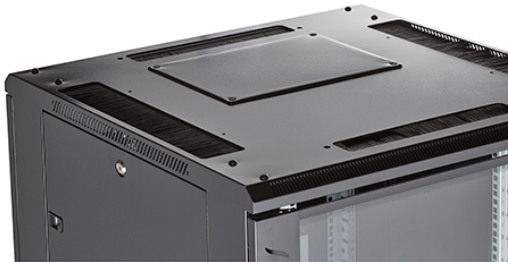

Environ CR600 42U Rack 600x1000mm Glass (F)
Steel (R) B/Panels No/Mgmt Black

Item Code: 542-42610-GSBN-BK

excel
without compromise.

Product images

Four-way brush entry roof panel