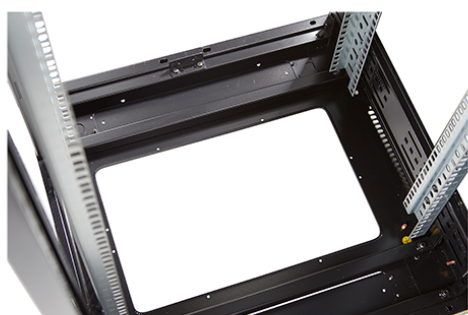

✕ Large cut out in base for cable entry

✕ Brush strip cable entry in roof and base of rack

✕ IP20 when fitted with base plate

✕ Racks supplied assembled or flat packed

Product Overview

Environ CR800 Comms Racks are a versatile range of 800mm wide racks with features suitable for a wide range of applications within the data, security, audio visual and telecommunications markets.

Product images

Four-way brush entry roof panel

Quick-slam latch side panels

Swing handle glass front door

Steel rear door

Large base entry

High-density vertical cable management

Environ CR800 33U Rack 800x800mm Glass (F) Steel
(R) B/Panels F/Mgmt Grey White - F/Pack