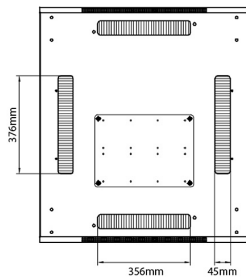

Product Specifications

Feature	Values
Number of rack units (RU)	33
Model	Comms Rack
Width	800 mm
Depth	800 mm
Height	1670 mm
Colour	Grey
Number of doors	2
Front door material	Glass
Front door locking system	One point
Rear door material	Steel
Rear door locking system	One point

Standards

Standard	Detail
ANSI/EIA-310-E	Electronic Industries Association standard for horizontal spacing, vertical hole spacing, rack opening and front panel width
BS EN 60297-3-100:2009	Mechanical structures for electronic equipment. Dimensions of mechanical structures of the 482,6 mm (19 in) series. Basic dimensions of front panels, subracks, chassis, racks and cabinets
DIN 41494 Part 1 & 7	Panel Mounting Racks For Electronics Equipments; Racks And Panels, Dimensions; Dimensions of cabinets and suites of racks

Item Code: 542-3388-GSBF-GW-FP

excel
without compromise.

Product drawings

Environ CR800 33U Rack 800x800mm Glass (F) Steel (R) B/Panels F/Mgmt Grey White - F/Pack

Item Code: 542-3388-GSBF-GW-FP

Product drawings

Front

Side

Rear

Roof

Base

Base Cut Out Dimensions

580 mm Wide
 by
 276 mm Deep (600 mm deep rack)
 476 mm Deep (800 mm deep rack)
 676 mm Deep (1000 mm deep rack)

Part Number Table