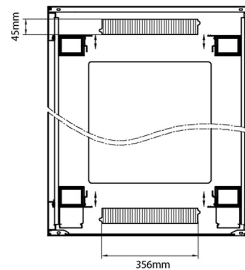

Product Specifications

Feature	Values
Number of rack units (RU)	33
Model	Comms Rack
Width	800 mm
Depth	800 mm
Height	1670 mm
Colour	Grey
Number of doors	2
Front door material	Glass
Front door locking system	One point
Rear door material	Steel
Rear door locking system	One point

Standards

Standard	Detail
ANSI/EIA-310-E	Electronic Industries Association standard for horizontal spacing, vertical hole spacing, rack opening and front panel width
BS EN 60297-3-100:2009	Mechanical structures for electronic equipment. Dimensions of mechanical structures of the 482,6 mm (19 in) series. Basic dimensions of front panels, subracks, chassis, racks and cabinets
DIN 41494 Part 1 & 7	Panel Mounting Racks For Electronics Equipments; Racks And Panels, Dimensions; Dimensions of cabinets and suites of racks

Front

Side

Rear

Roof

Base

Base Cut Out Dimensions

580 mm Wide
 by
 276 mm Deep (600 mm deep rack)
 476 mm Deep (800 mm deep rack)
 676 mm Deep (1000 mm deep rack)

Part Number Table