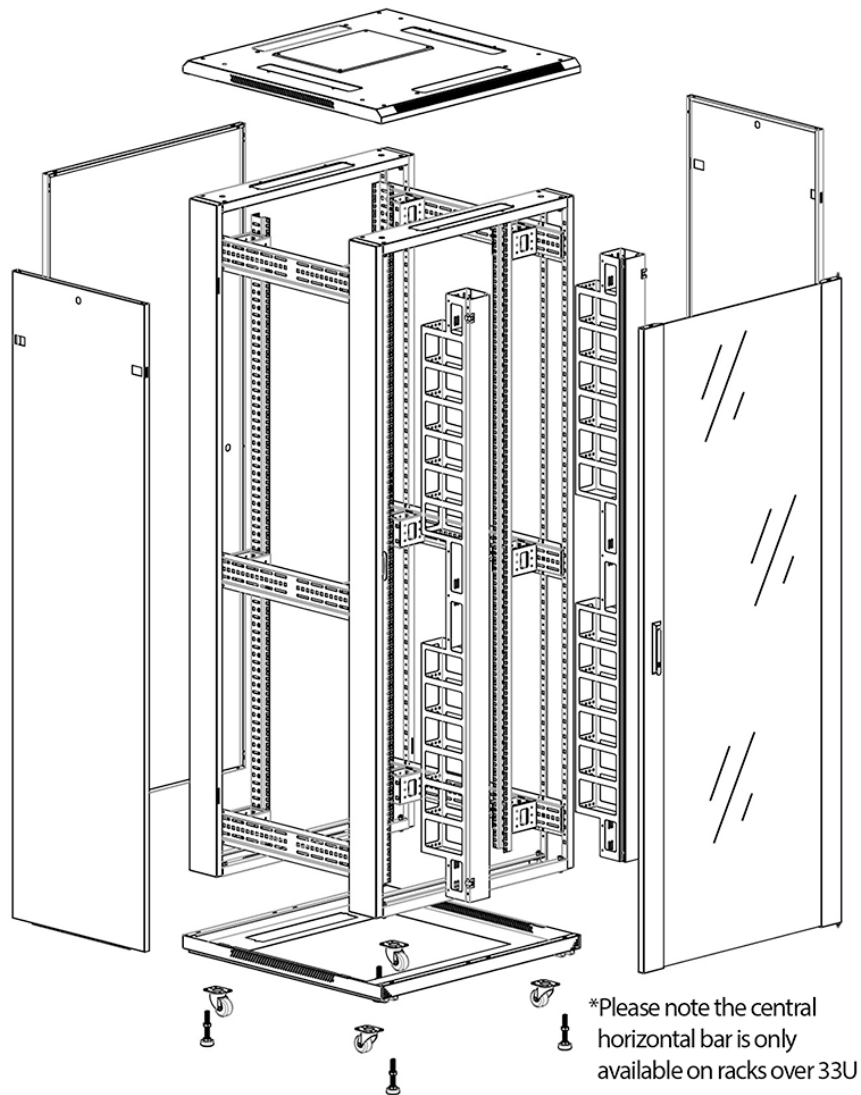

Environ CR800 33U Rack 800x800mm Glass (F) Steel
(R) B/Panels F/Mgmt Grey White - F/Pack

Item Code: 542-3388-GSBF-GW-FP

excel
without compromise.

Product drawings