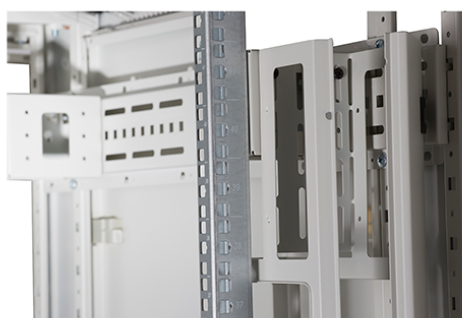

**Product images**

Four-way brush entry roof panel

Quick-slam latch side panels

Swing handle glass front door

Steel rear door

Large base entry

High-density vertical cable management

Environ CR800 33U Rack 800x800mm Glass (F) Steel  
(R) B/Panels F/Mgmt Grey White