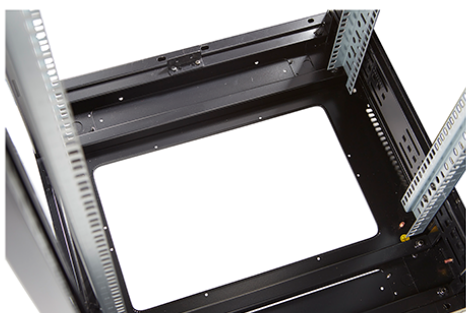

**Product images**

Four-way brush entry roof panel

Quick-slam latch side panels

Swing handle glass front door

Steel rear door

Large base entry

High-density vertical cable management

Environ CR800 33U Rack 800x800mm Glass (F) Steel  
(R) B/Panels F/Mgmt Grey White