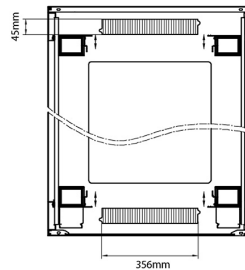

## Product Specifications

Feature	Values
Number of rack units (RU)	33
Model	Comms Rack
Width	800 mm
Depth	800 mm
Height	1670 mm
Colour	Grey
Number of doors	2
Front door material	Glass
Front door locking system	One point
Rear door material	Steel
Rear door locking system	One point

## Standards

Standard	Detail
ANSI/EIA-310-E	Electronic Industries Association standard for horizontal spacing, vertical hole spacing, rack opening and front panel width
BS EN 60297-3-100:2009	Mechanical structures for electronic equipment. Dimensions of mechanical structures of the 482,6 mm (19 in) series. Basic dimensions of front panels, subracks, chassis, racks and cabinets
DIN 41494 Part 1 & 7	Panel Mounting Racks For Electronics Equipments; Racks And Panels, Dimensions; Dimensions of cabinets and suites of racks

### Product drawings

Environ CR800 33U Rack 800x800mm Glass (F) Steel  
(R) B/Panels F/Mgmt Grey White

Item Code: 542-3388-GSBF-GW

Product drawings

Front

Side

Rear

Roof

Base

Base Cut Out Dimensions

580 mm Wide  
by  
276 mm Deep (600 mm deep rack)  
476 mm Deep (800 mm deep rack)  
676 mm Deep (1000 mm deep rack)

Part Number Table

Part Number	Description
542-2486-GSBF-BK	Environ CR800 24U Rack 800x600mm Glass (F) Steel (R) B/Panels F/Mgmt Black
542-2486-GSBF-BK-FP	Environ CR800 24U Rack 800x600mm Glass (F) Steel (R) B/Panels F/Mgmt Black - F/Pack