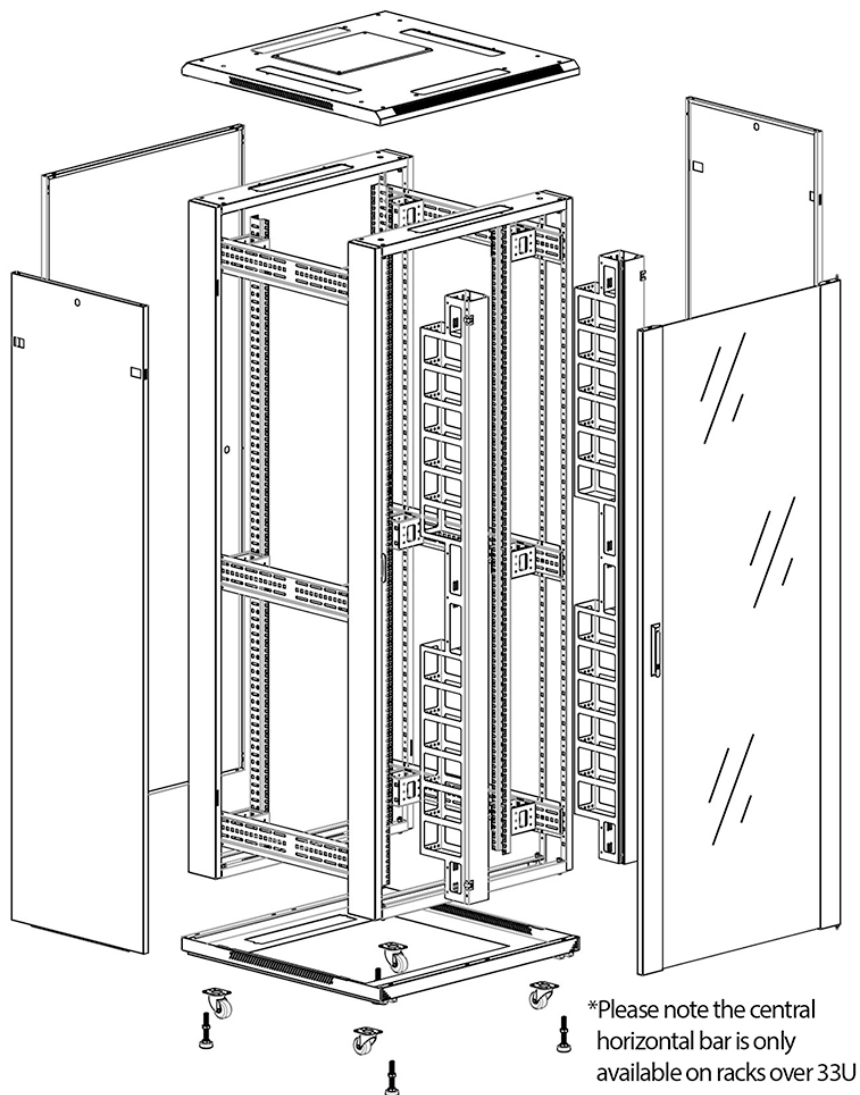

Environ CR800 33U Rack 800x800mm Glass (F) Steel
(R) B/Panels F/Mgmt Grey White

Item Code: 542-3388-GSBF-GW

excel
without compromise.

Product drawings