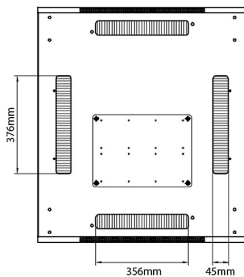

Environ CR800 33U Rack 800x800mm Glass (F) Steel
(R) B/Panels F/Mgmt Grey White

Item Code: 542-3388-GSBF-GW

Product drawings

Roof

Base Cut Out Dimensions

580 mm Wide
by
276 mm Deep (600 mm deep rack)
476 mm Deep (800 mm deep rack)
676 mm Deep (1000 mm deep rack)

Part Number Table

Part Number	Description
542-2486-GSBF-BK	Environ CR800 24U Rack 800x600mm Glass (F) Steel (R) B/Panels F/Mgmt Black
542-2486-GSBF-BK-FP	Environ CR800 24U Rack 800x600mm Glass (F) Steel (R) B/Panels F/Mgmt Black - F/Pack