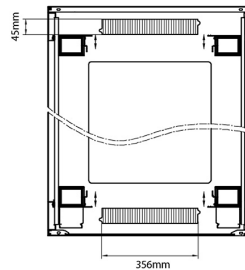

Product Specifications

Feature	Values
Number of rack units (RU)	33
Model	Comms Rack
Width	800 mm
Depth	800 mm
Height	1670 mm
Colour	Black
Number of doors	2
Front door material	Glass
Front door locking system	One point
Rear door material	Steel
Rear door locking system	One point

Standards

Standard	Detail
ANSI/EIA-310-E	Electronic Industries Association standard for horizontal spacing, vertical hole spacing, rack opening and front panel width
BS EN 60297-3-100:2009	Mechanical structures for electronic equipment. Dimensions of mechanical structures of the 482,6 mm (19 in) series. Basic dimensions of front panels, subracks, chassis, racks and cabinets
DIN 41494 Part 1 & 7	Panel Mounting Racks For Electronics Equipments; Racks And Panels, Dimensions; Dimensions of cabinets and suites of racks

Front

Side

Rear

Roof

Base

Base Cut Out Dimensions

580 mm Wide
 by
 276 mm Deep (600 mm deep rack)
 476 mm Deep (800 mm deep rack)
 676 mm Deep (1000 mm deep rack)

Part Number Table