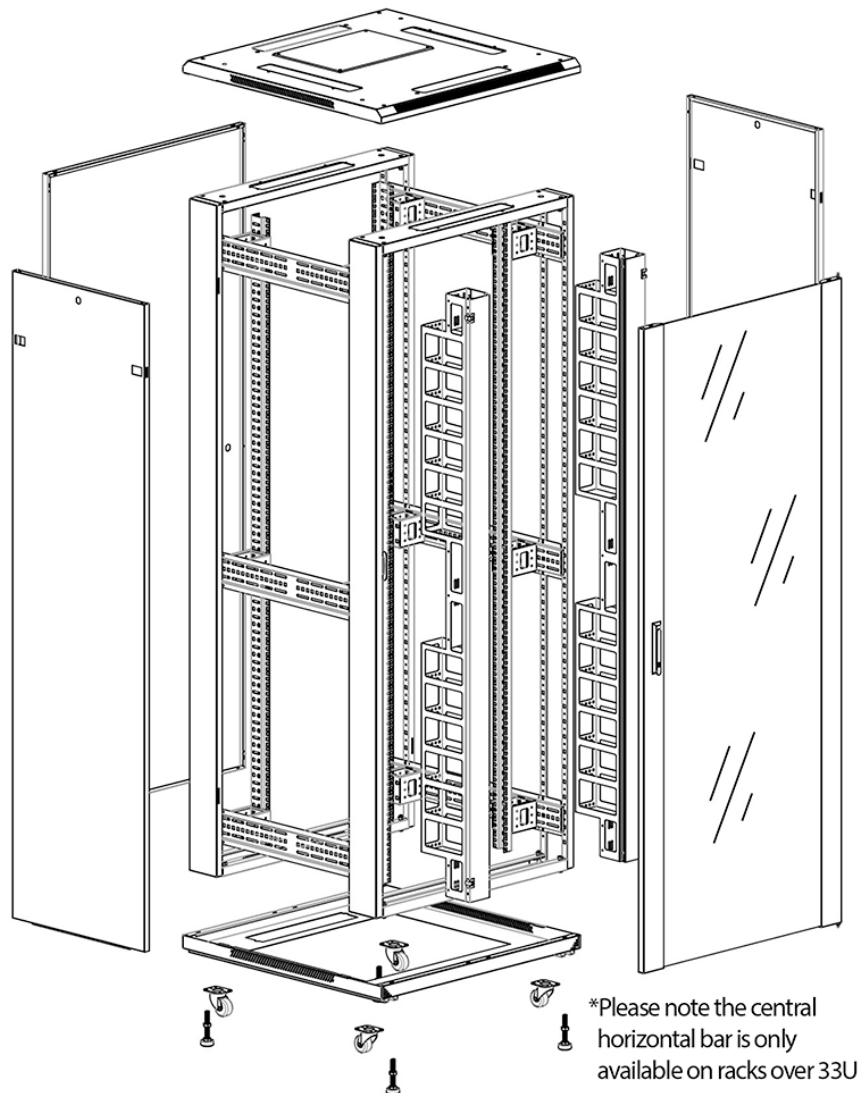

Environ CR800 33U Rack 800x800mm Glass (F) Steel
(R) B/Panels F/Mgmt Black - F/Pack

Item Code: 542-3388-GSBF-BK-FP

excel
without compromise.

Product drawings