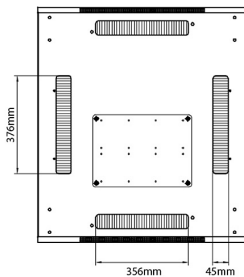

Product Specifications

Feature	Values
Number of rack units (RU)	33
Model	Comms Rack
Width	800 mm
Depth	800 mm
Height	1670 mm
Colour	Black
Number of doors	2
Front door material	Glass
Front door locking system	One point
Rear door material	Steel
Rear door locking system	One point

Standards

Standard	Detail
ANSI/EIA-310-E	Electronic Industries Association standard for horizontal spacing, vertical hole spacing, rack opening and front panel width
BS EN 60297-3-100:2009	Mechanical structures for electronic equipment. Dimensions of mechanical structures of the 482,6 mm (19 in) series. Basic dimensions of front panels, subracks, chassis, racks and cabinets
DIN 41494 Part 1 & 7	Panel Mounting Racks For Electronics Equipments; Racks And Panels, Dimensions; Dimensions of cabinets and suites of racks

Front

Side

Rear

Roof

Base

Base Cut Out Dimensions

580 mm Wide
 by
 276 mm Deep (600 mm deep rack)
 476 mm Deep (800 mm deep rack)
 676 mm Deep (1000 mm deep rack)

Part Number Table