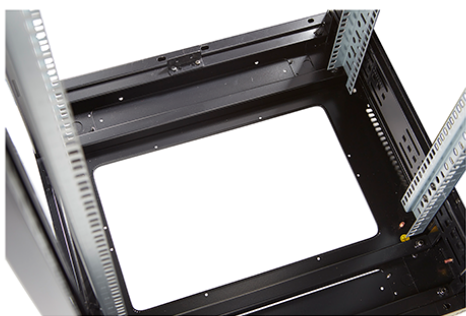

✕ Large cut out in base for cable entry

✕ Brush strip cable entry in roof and base of rack

✕ IP20 when fitted with base plate

✕ Racks supplied assembled or flat packed

Product Overview

Environ CR800 Comms Racks are a versatile range of 800mm wide racks with features suitable for a wide range of applications within the data, security, audio visual and telecommunications markets.

Product images

Four-way brush entry roof panel

Quick-slam latch side panels

Swing handle glass front door

Steel rear door

Large base entry

High-density vertical cable management

Environ CR800 33U Rack 800x800mm Glass (F) Steel
(R) B/Panels F/Mgmt Black - F/Pack