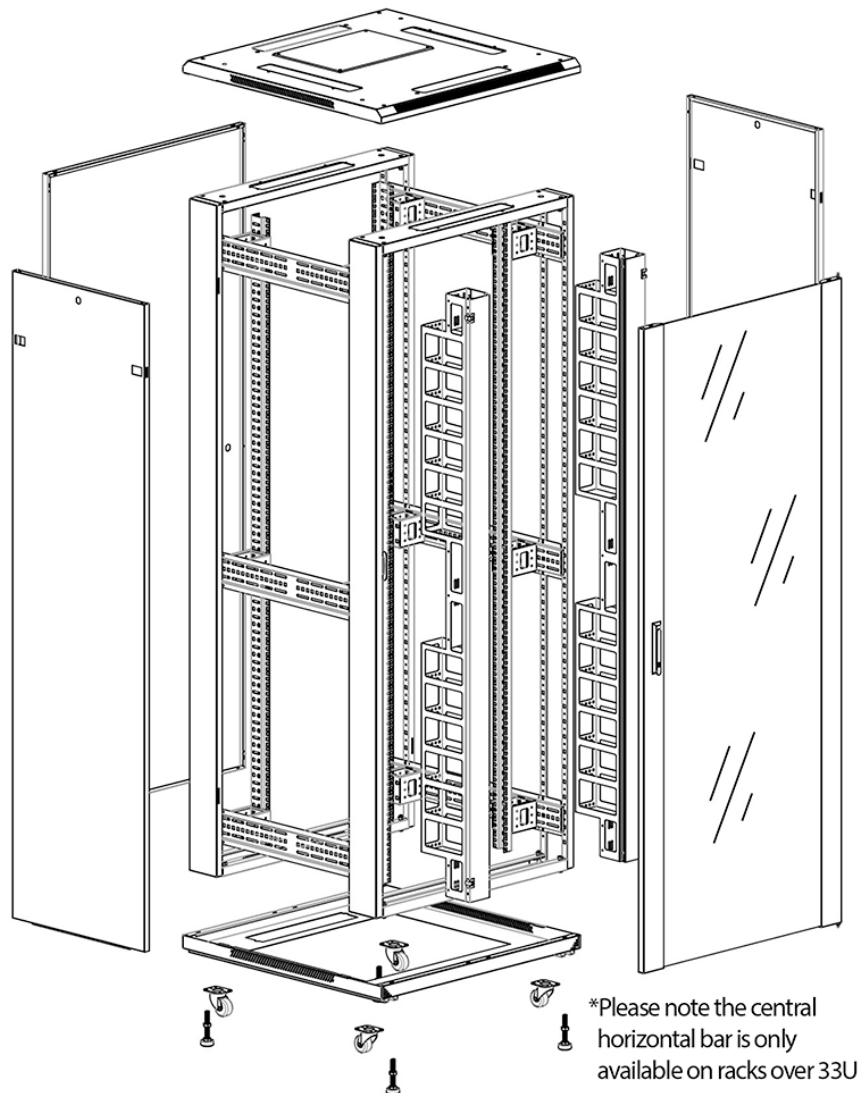

Environ CR800 33U Rack 800x800mm Glass (F) Steel
(R) B/Panels F/Mgmt Black

Item Code: 542-3388-GSBF-BK

excel
without compromise.

Product drawings