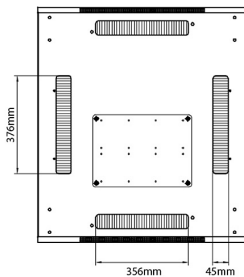

Product Specifications

Feature	Values
Number of rack units (RU)	33
Model	Comms Rack
Width	800 mm
Depth	800 mm
Height	1670 mm
Colour	Black
Number of doors	2
Front door material	Glass
Front door locking system	One point
Rear door material	Steel
Rear door locking system	One point

Standards

Standard	Detail
ANSI/EIA-310-E	Electronic Industries Association standard for horizontal spacing, vertical hole spacing, rack opening and front panel width
BS EN 60297-3-100:2009	Mechanical structures for electronic equipment. Dimensions of mechanical structures of the 482,6 mm (19 in) series. Basic dimensions of front panels, subracks, chassis, racks and cabinets
DIN 41494 Part 1 & 7	Panel Mounting Racks For Electronics Equipments; Racks And Panels, Dimensions; Dimensions of cabinets and suites of racks

Rear

Roof

Base

Base Cut Out Dimensions

580 mm Wide
 by
 276 mm Deep (600 mm deep rack)
 476 mm Deep (800 mm deep rack)
 676 mm Deep (1000 mm deep rack)

Part Number Table

Part Number	Description
542-2486-GSBF-BK	Environ CR800 24U Rack 800x600mm Glass (F) Steel (R) B/Panels F/Mgmt Black
542-2486-GSBF-BK-FP	Environ CR800 24U Rack 800x600mm Glass (F) Steel (R) B/Panels F/Mgmt Black - F/Pack