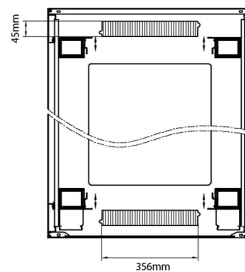

Product Specifications

Feature	Values
Number of rack units (RU)	33
Model	Comms Rack
Width	800 mm
Depth	800 mm
Height	1670 mm
Colour	Black
Number of doors	2
Front door material	Glass
Front door locking system	One point
Rear door material	Steel
Rear door locking system	One point

Standards

Standard	Detail
ANSI/EIA-310-E	Electronic Industries Association standard for horizontal spacing, vertical hole spacing, rack opening and front panel width
BS EN 60297-3-100:2009	Mechanical structures for electronic equipment. Dimensions of mechanical structures of the 482,6 mm (19 in) series. Basic dimensions of front panels, subracks, chassis, racks and cabinets
DIN 41494 Part 1 & 7	Panel Mounting Racks For Electronics Equipments; Racks And Panels, Dimensions; Dimensions of cabinets and suites of racks

Rear

Roof

Base

Base Cut Out Dimensions

580 mm Wide
 by
 276 mm Deep (600 mm deep rack)
 476 mm Deep (800 mm deep rack)
 676 mm Deep (1000 mm deep rack)

Part Number Table

Part Number	Description
542-2486-GSBF-BK	Environ CR800 24U Rack 800x600mm Glass (F) Steel (R) B/Panels F/Mgmt Black
542-2486-GSBF-BK-FP	Environ CR800 24U Rack 800x600mm Glass (F) Steel (R) B/Panels F/Mgmt Black - F/Pack