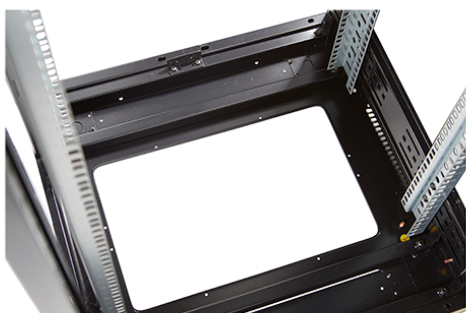

✕ Large cut out in base for cable entry

✕ Brush strip cable entry in roof and base of rack

✕ IP20 when fitted with base plate

✕ Racks supplied assembled or flat packed

Product Overview

Environ CR800 Comms Racks are a versatile range of 800mm wide racks with features suitable for a wide range of applications within the data, security, audio visual and telecommunications markets.

Product images

Four-way brush entry roof panel

Quick-slam latch side panels

Swing handle glass front door

Steel rear door

Large base entry

High-density vertical cable management

Environ CR800 33U Rack 800x800mm Glass (F) Steel
(R) B/Panels F/Mgmt Black