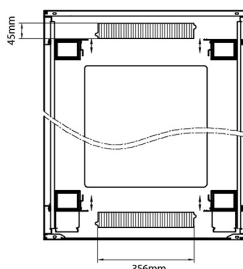

## Standards

Standard	Detail
ANSI/EIA-310-E	Electronic Industries Association standard for horizontal spacing, vertical hole spacing, rack opening and front panel width
BS EN 60297-3-100:2009	Mechanical structures for electronic equipment. Dimensions of mechanical structures of the 482,6 mm (19 in) series. Basic dimensions of front panels, subracks, chassis, racks and cabinets
DIN 41494 Part 1 & 7	Panel Mounting Racks For Electronics Equipments; Racks And Panels, Dimensions; Dimensions of cabinets and suites of racks

### Product drawings

## Product drawings

Front

Side

Rear

Roof

Base

### Base Cut Out Dimensions

580 mm Wide  
 by  
 276 mm Deep (600 mm deep rack)  
 476 mm Deep (800 mm deep rack)  
 676 mm Deep (1000 mm deep rack)