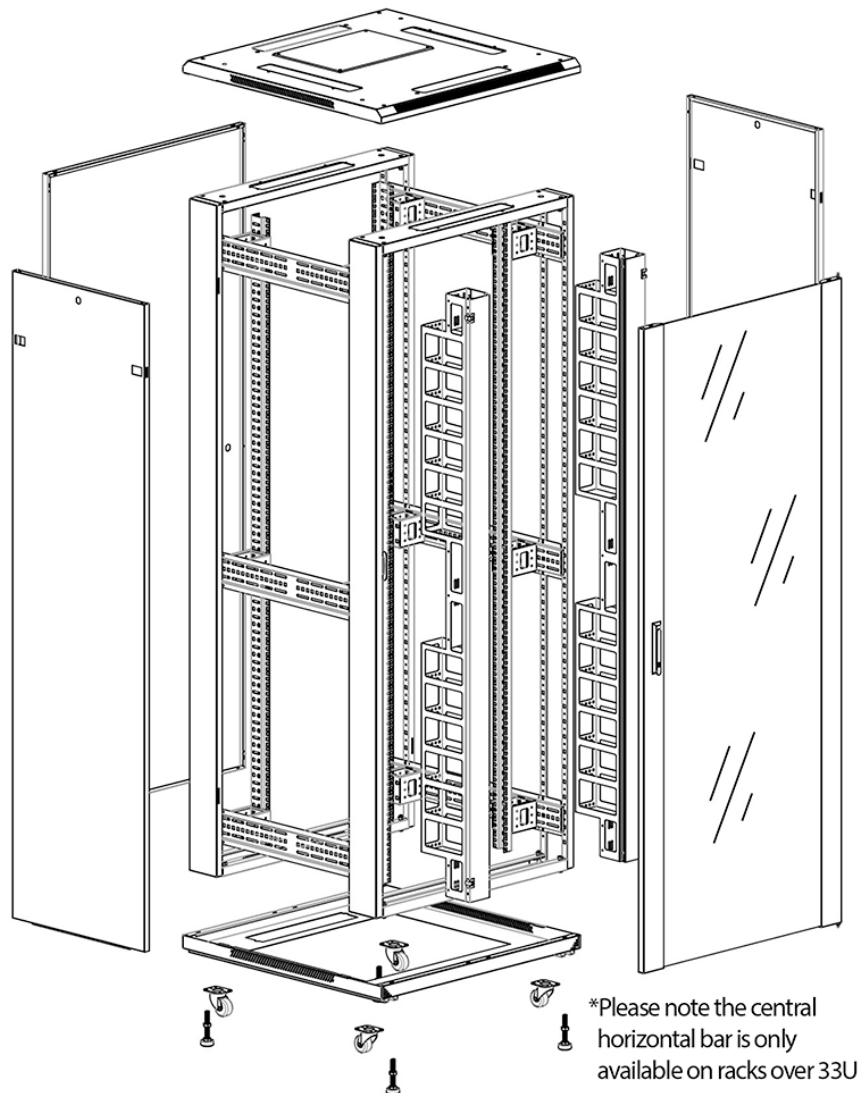

Environ CR800 33U Rack 800x600mm Glass (F) Steel
(R) B/Panels F/Mgmt Grey White

Item Code: 542-3386-GSBF-GW

excel
without compromise.

Product drawings