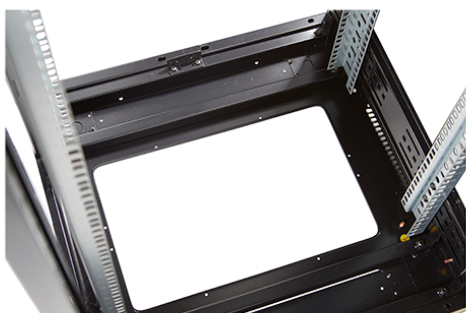

**Product images**

Four-way brush entry roof panel

Quick-slam latch side panels

Swing handle glass front door

Steel rear door

Large base entry

High-density vertical cable management

Environ CR800 33U Rack 800x600mm Glass (F) Steel  
(R) B/Panels F/Mgmt Grey White