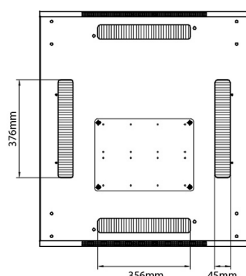

## Standards

Standard	Detail
ANSI/EIA-310-E	Electronic Industries Association standard for horizontal spacing, vertical hole spacing, rack opening and front panel width
BS EN 60297-3-100:2009	Mechanical structures for electronic equipment. Dimensions of mechanical structures of the 482,6 mm (19 in) series. Basic dimensions of front panels, subracks, chassis, racks and cabinets
DIN 41494 Part 1 & 7	Panel Mounting Racks For Electronics Equipments; Racks And Panels, Dimensions; Dimensions of cabinets and suites of racks

### Product drawings

## Product drawings

Front

Side

Rear

Roof

Base

### Base Cut Out Dimensions

580 mm Wide  
 by  
 276 mm Deep (600 mm deep rack)  
 476 mm Deep (800 mm deep rack)  
 676 mm Deep (1000 mm deep rack)